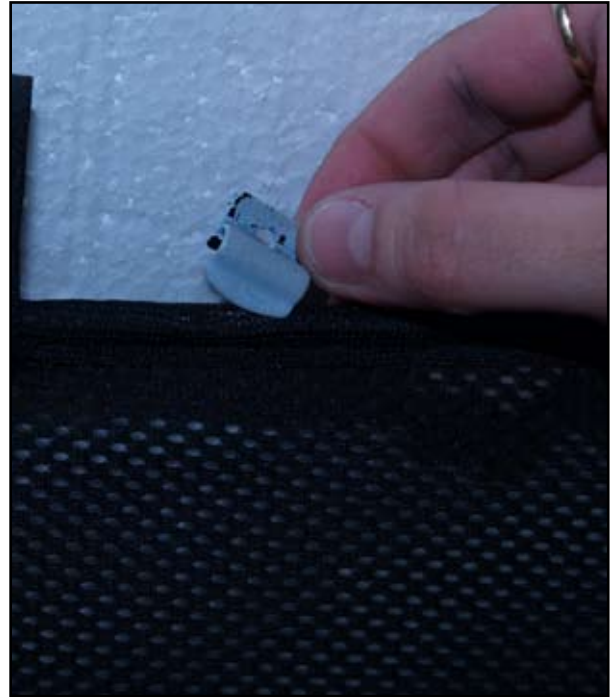

INSTALLATION INSTRUCTIONS

Audi A6 Saloon

AU-A6-4-B

COMPONENTS

SHADES

FIXING CLIPS

SIDE SHADE INSTALLATION

SIDE SHADE INSTALLATION