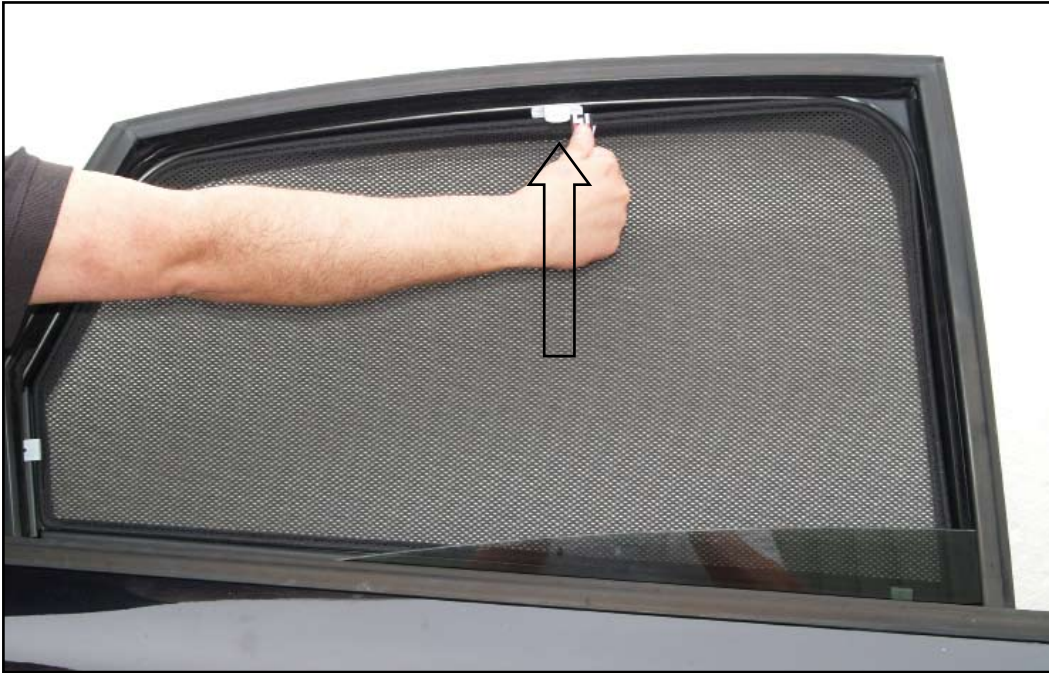

SIDE SHADE INSTALLATION

X2