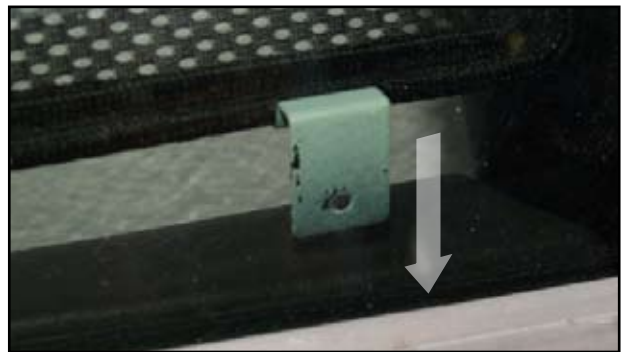

SIDE SHADE INSTALLATION