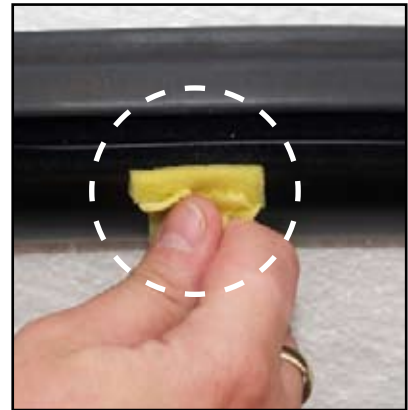

INSTALLATION INSTRUCTIONS

Audi A6 Saloon

AU-A6-4-B

COMPONENTS

SHADES

FIXING CLIPS

SIDE SHADE INSTALLATION

SIDE SHADE INSTALLATION