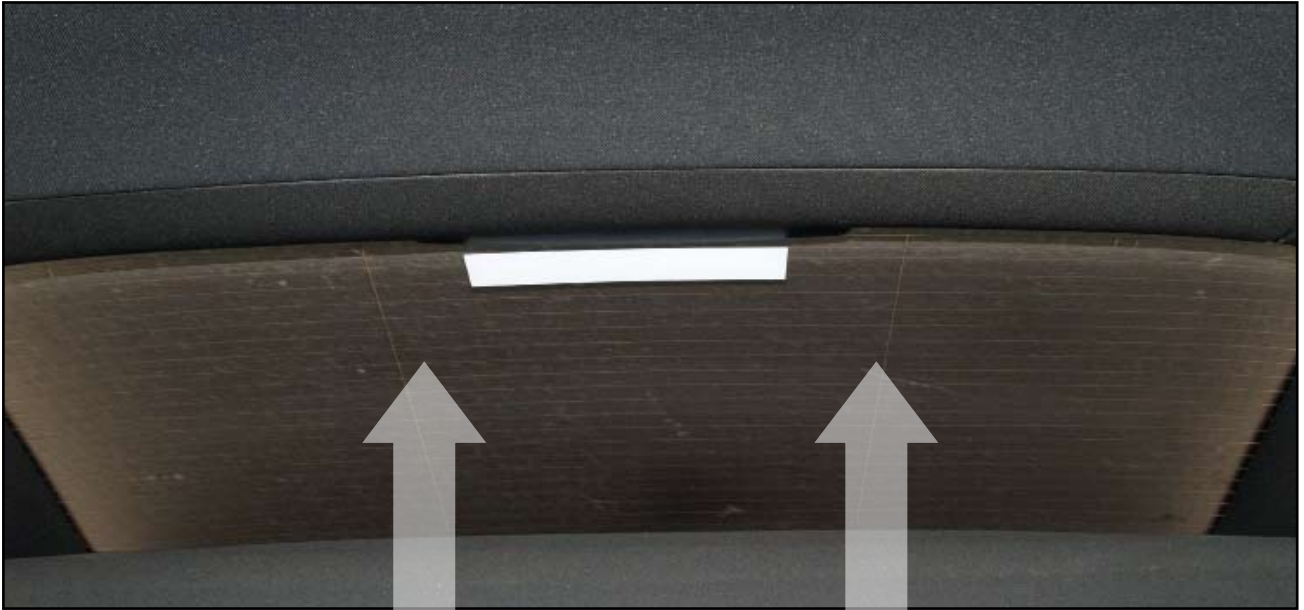

INSTALLATION INSTRUCTIONS

Audi A6 Saloon

AU-A6-4-B

COMPONENTS

SHADES

FIXING CLIPS

SIDE SHADE INSTALLATION

SIDE SHADE INSTALLATION

SIDE SHADE INSTALLATION

SIDE SHADE INSTALLATION

X2

LOAD AREA SHADE INSTALLATION

REAR SHADE INSTALLATION

REAR SHADE INSTALLATION

REAR SHADE INSTALLATION

REAR SHADE INSTALLATION