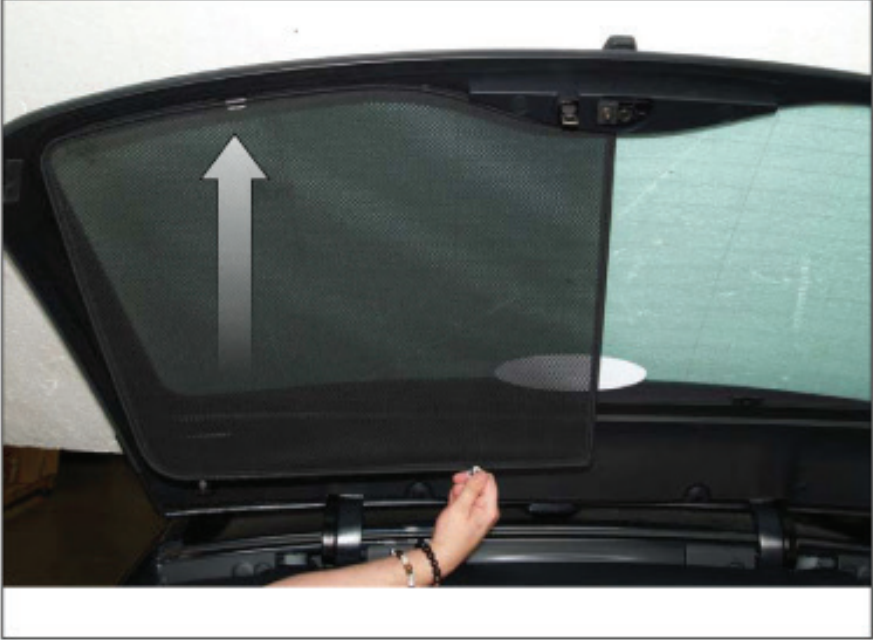

Installation

BMW 5 SERIES TOURING
BMW-5SER-E-B

REAR SHADE INSTALLATION