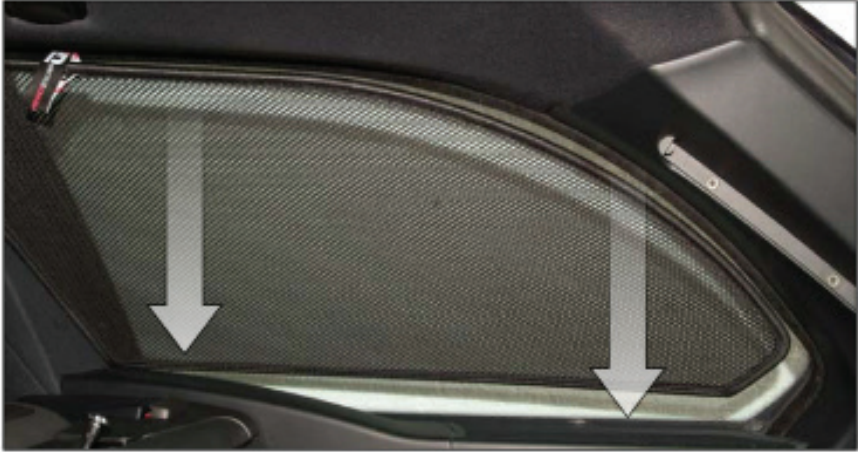

Installation

BMW 5 SERIES TOURING
BMW-5SER-E-B

PORTILOAD AREA SHADE INSTALLATION