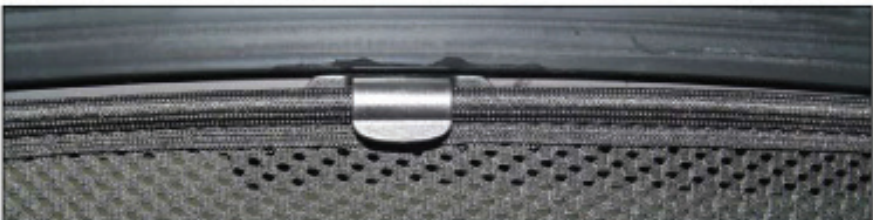

Installation

BMW 5 SERIES TOURING
BMW-5SER-E-B

REAR SHADE INSTALLATION