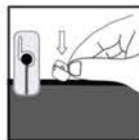

SIDE SHADE INSTALLATION

CL-M12

①+⑧

①+⑧

①+⑧

①+⑧