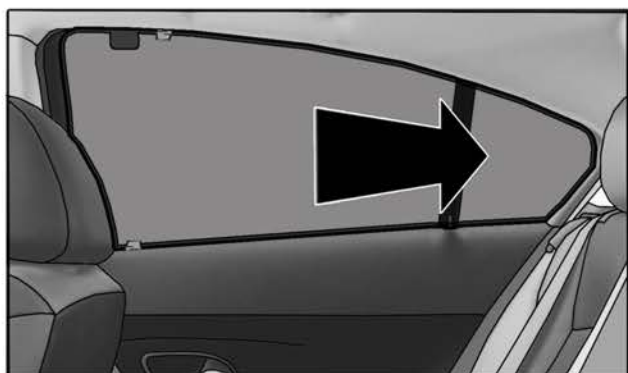

SIDE SHADE INSTALLATION

①+⑧