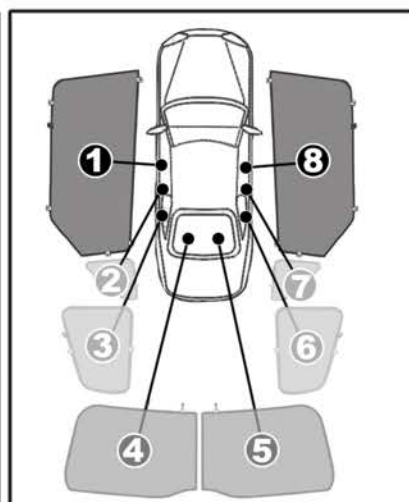

INSTALLATION INSTRUCTIONS

CHEVROLET CRUZE 5DR 2011

CHE-CRUI-5-A

COMPONENTS INCLUDED

SHADES

①+⑧

FIXING CLIPS

CL-M02 x2