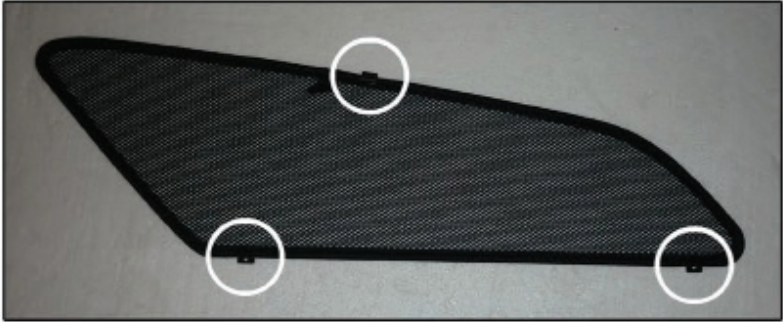

PORT SHADE INSTALLATION