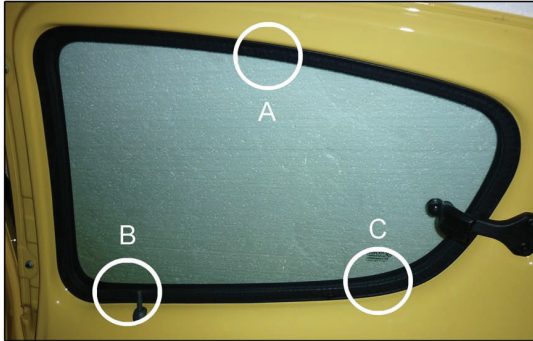

Installation Manual

CITROEN C1 5DR
CIT-C1-5-A

COMPONENTS INCLUDED

Tailgate Window x 2

Side Windows x 2

FIXING CLIPS

CL-P02 x 13

CL-W01 x 1

SIDE SHADE INSTALLATION

x 2