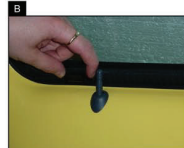

SIDE SHADE INSTALLATION