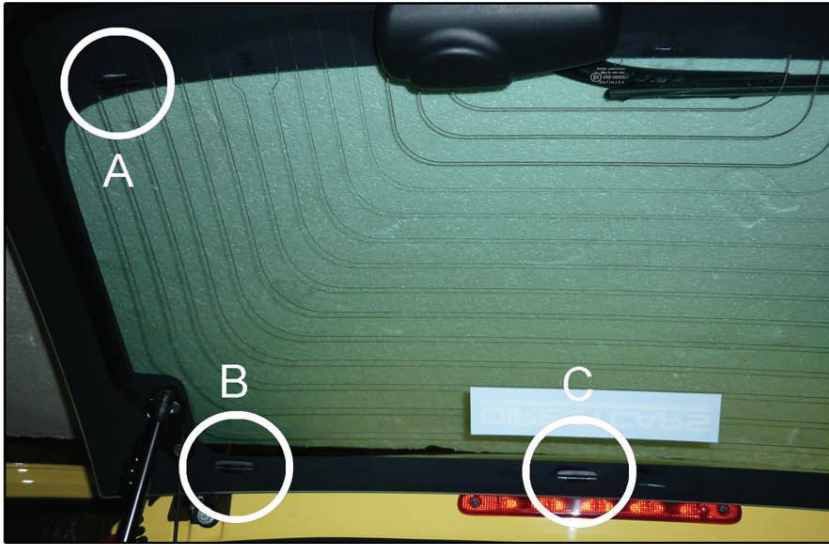

Installation Manual

CITROEN C1 5DR
CIT-C1-5-A

COMPONENTS INCLUDED

Tailgate Window x 2

Side Windows x 2

FIXING CLIPS

CL-P02 x 13

CL-W01 x 1

SIDE SHADE INSTALLATION

x 2