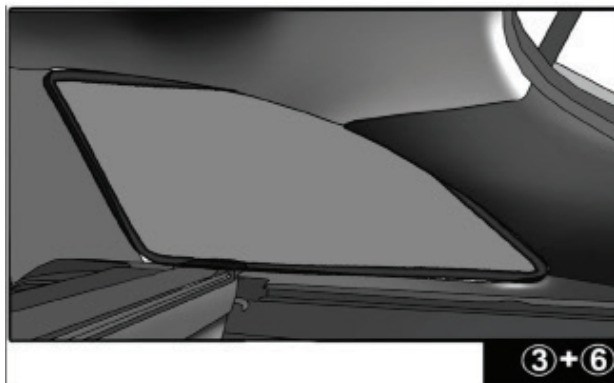

QUARTER LIGHT SHADE INSTALLATION