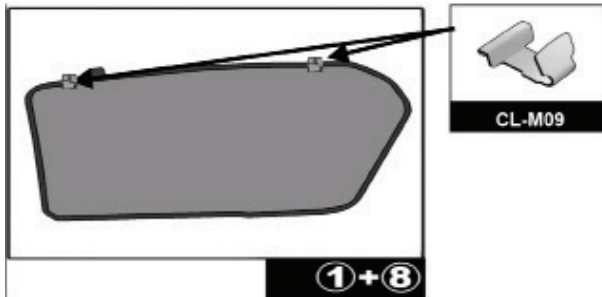

Installation Manual

CITROEN C4 5DR
CIT-C4-5-B

COMPONENTS INCLUDED

CL-M09 x 4

CL-M02 x 4

Installation

CITROEN C4 5DR
CIT-C4-5-B

SIDE SHADE INSTALLATION