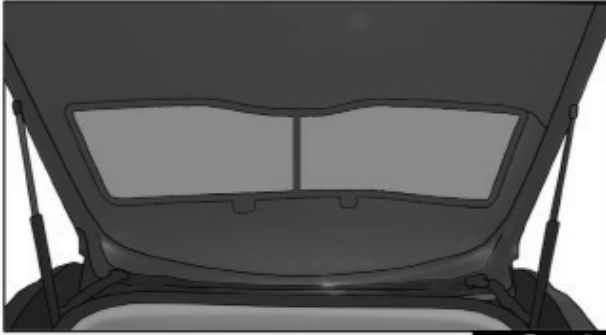

REAR SHADE INSTALLATION