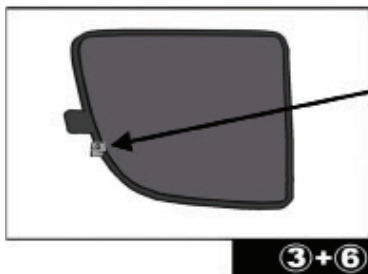

QUARTER LIGHT SHADE INSTALLATION