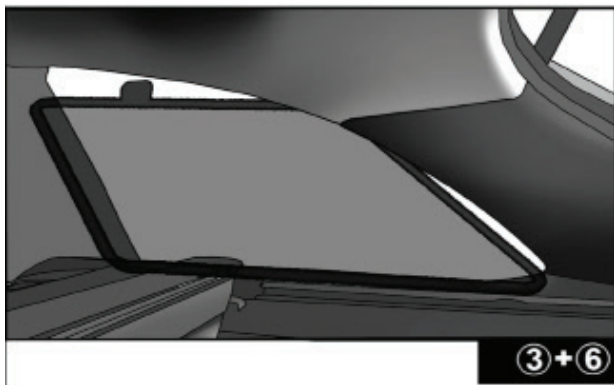

QUARTER LIGHT SHADE INSTALLATION