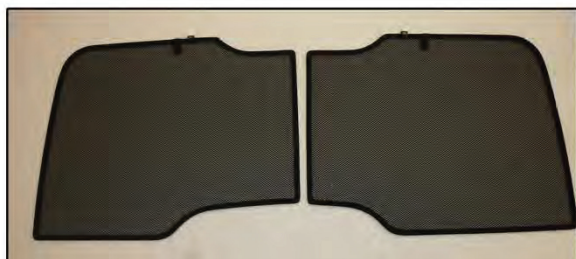

Installation Manual

FIAT QUBO 5DR

FIA-QUBO-5-A

COMPONENTS INCLUDED

SIDE WINDOWS X2

PORT WINDOW X2

TAILGATE WINDOW X2

CL-M02 x 4

CL-P02 x 6

CL-W01 x 1

Installation

FIAT QUBO 5DR

FIA-QUBO-5-A

SIDE SHADE INSTALLATION

Installation

FIAT QUBO 5DR