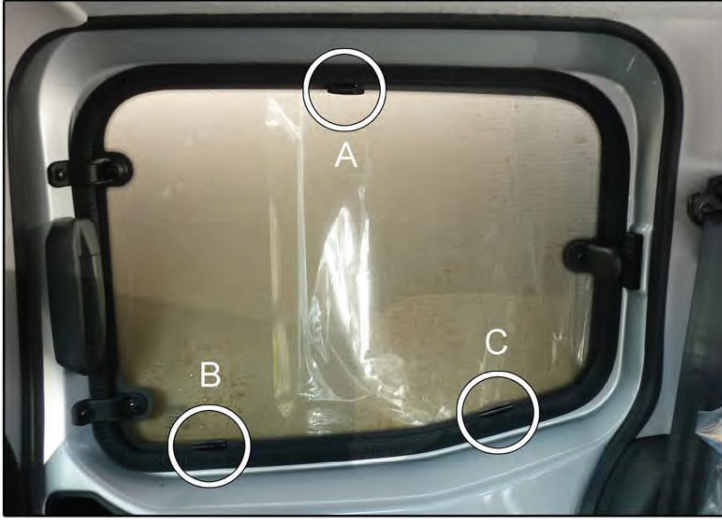

Installation Manual

FIAT QUBO 5DR

FIA-QUBO-5-A

COMPONENTS INCLUDED

SIDE WINDOWS X2

PORT WINDOW X2

TAILGATE WINDOW X2

CL-M02 x 4

CL-P02 x 6

CL-W01 x 1

Installation

FIAT QUBO 5DR

FIA-QUBO-5-A

SIDE SHADE INSTALLATION

Installation

FIAT QUBO 5DR