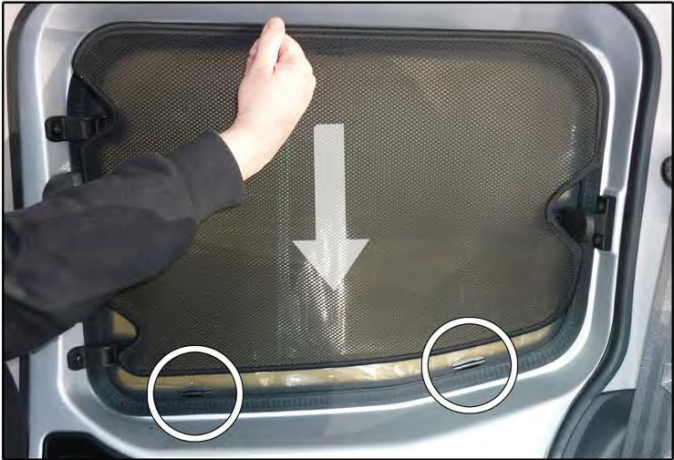

Installation

FIAT QUBO 5DR

FIA-QUBO-5-A

SIDE SHADE INSTALLATION