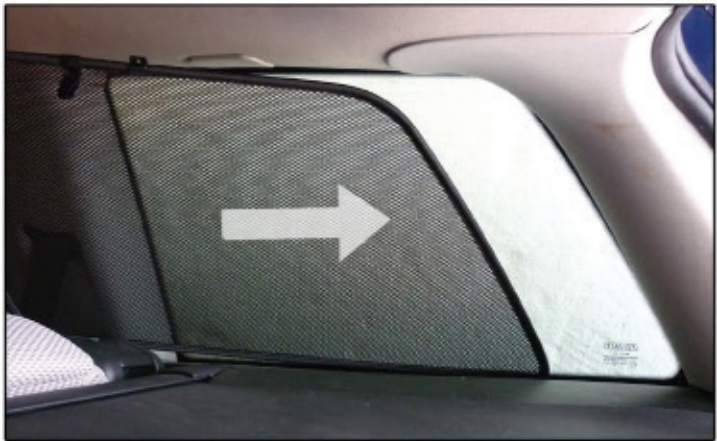

FIAT STILO ESTATE
FIA-STIL-E-A

SIDE SHADE INSTALLATION

K2

Installation

FIAT STILO ESTATE
FIA-STIL-E-A

PORT SHADE INSTALLATION

Installation

FIAT STILO ESTATE
FIA-STIL-E-A

PORT SHADE INSTALLATION

Installation

FIAT STILO ESTATE
FIA-STIL-E-A

PORT SHADE INSTALLATION

X2

Installation

FIAT STILO ESTATE
FIA-STIL-E-A

TAILGATE SHADE INSTALLATION