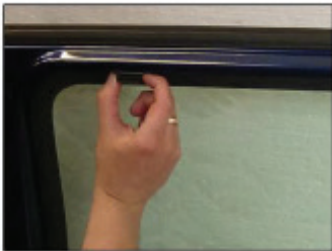

Installation Manual

FIAT STILO ESTATE
FIA-STIL-E-A

COMPONENTS INCLUDED

SIDE WINDOWS X2

PORT WINDOW X2

TAILGATE WINDOW X2

CL-M02 x 4

CL-P01 x 4

CL-W01 x 1

Installation

FIAT STILO ESTATE
FIA-STIL-E-A

SIDE SHADE INSTALLATION

Installation

FIAT STILO ESTATE
FIA-STIL-E-A

SIDE SHADE INSTALLATION

Installation