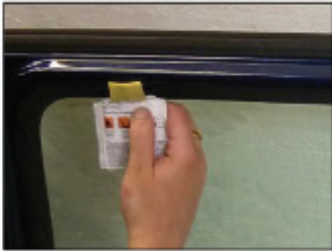

Installation Manual

FIAT STILO ESTATE
FIA-STIL-E-A

COMPONENTS INCLUDED

SIDE WINDOWS X2

PORT WINDOW X2

TAILGATE WINDOW X2

CL-M02 x 4

CL-P01 x 4

CL-W01 x 1

Installation

FIAT STILO ESTATE
FIA-STIL-E-A

SIDE SHADE INSTALLATION

Installation

FIAT STILO ESTATE
FIA-STIL-E-A

SIDE SHADE INSTALLATION

Installation