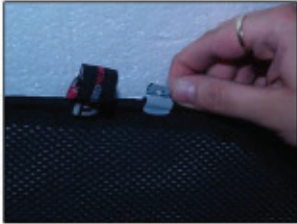

FIAT STILO ESTATE
FIA-STIL-E-A

SIDE SHADE INSTALLATION

K2

Installation

FIAT STILO ESTATE
FIA-STIL-E-A

PORT SHADE INSTALLATION

Installation

FIAT STILO ESTATE
FIA-STIL-E-A