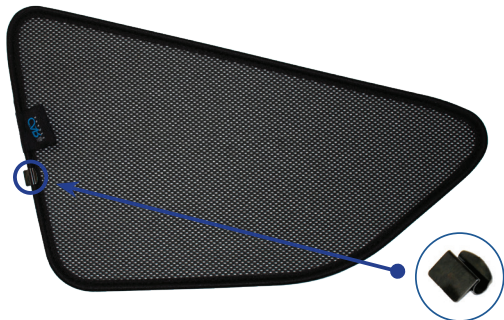

Installation

FORD KUGA 5DR
FOR-KUGA-5-B

Components Needed

Port Shade Installation

STEP 1