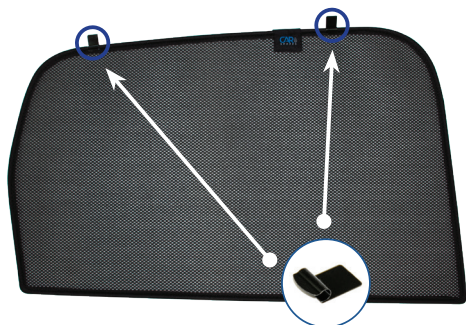

Installation

FORD KUGA 5DR
FOR-KUGA-5-B

Components Needed

Side Shade Installation

STEP 1