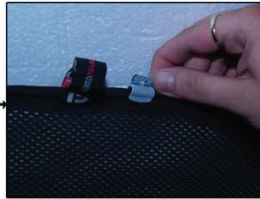

SIDE SHADE INSTALLATION