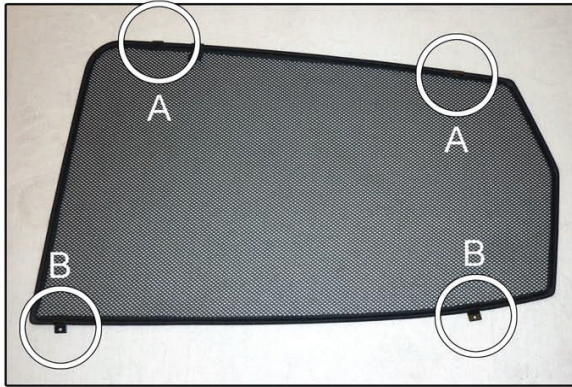

Installation Manual

HYUNDAI IX20 5DR
HYU-IX20-5-A

COMPONENTS INCLUDED

SIDE WINDOWS X2

PORT WINDOWS X2

TAILGATE WINDOW X2

FIXING CLIPS

CL-M02 x 10

CL-M12 x 4

Installation

HYUNDAI IX20 5DR

HYU-IX20-5-A

SIDE SHADE INSTALLATION

Installation

HYUNDAI IX20 5DR

HYU-IX20-5-A