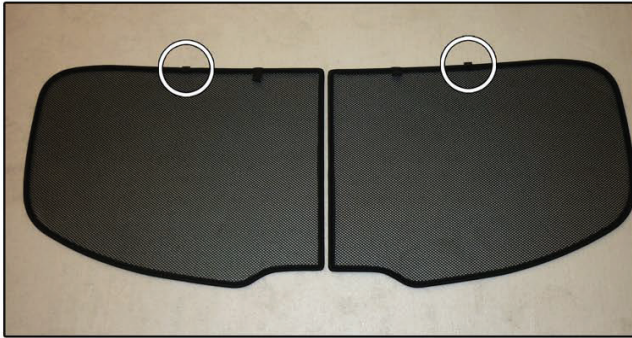

SIDE SHADE INSTALLATION

Installation

HYUNDAI IX20 5DR

HYU-IX20-5-A

SIDE SHADE INSTALLATION

X2

Installation

HYUNDAI IX20 5DR

HYU-IX20-5-A

PORT SHADE INSTALLATION

Installation

HYUNDAI IX20 5DR

HYU-IX20-5-A

PORT SHADE INSTALLATION

X2

Installation

HYUNDAI IX20 5DR

HYU-IX20-5-A

TAILGATE SHADE INSTALLATION

Installation

HYUNDAI IX20 5DR

HYU-IX20-5-A

TAILGATE SHADE INSTALLATION

X2