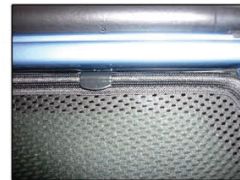

SIDE SHADE INSTALLATION