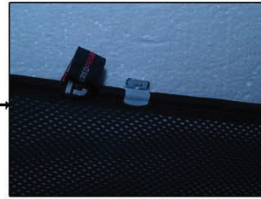

Installation Manual

HYUNDAI IX20 5DR
HYU-IX20-5-A

COMPONENTS INCLUDED

SIDE WINDOWS X2

PORT WINDOWS X2

TAILGATE WINDOW X2

FIXING CLIPS

CL-M02 x 10

CL-M12 x 4

Installation

HYUNDAI IX20 5DR

HYU-IX20-5-A

SIDE SHADE INSTALLATION

Installation

HYUNDAI IX20 5DR

HYU-IX20-5-A