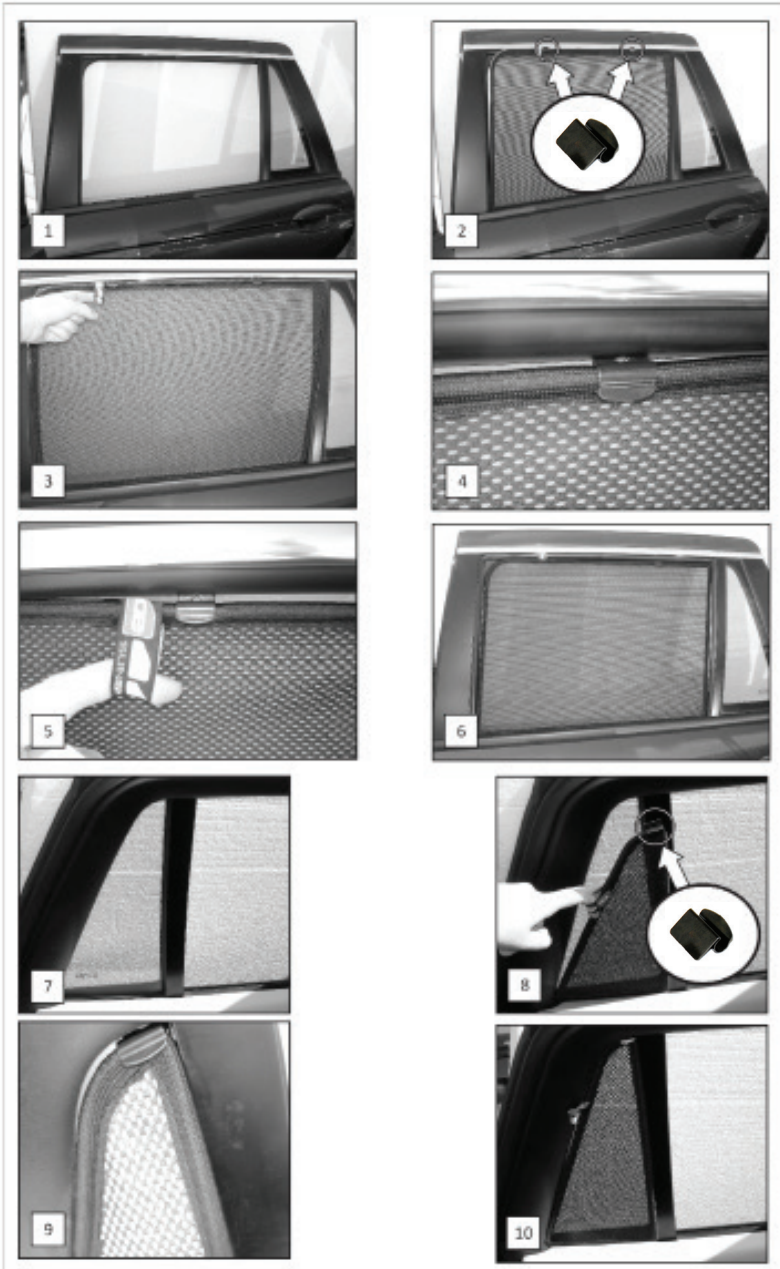

Installation Manual

JAGUAR X-TYPE ESTATE
JAG-XTYP-E-A

COMPONENTS INCLUDED

CL-M02 x 8

CL-P02 x 6

CL-W01 x 1

Installation

JAGUAR X-TYPE ESTATE
JAG-XTYP-E-A