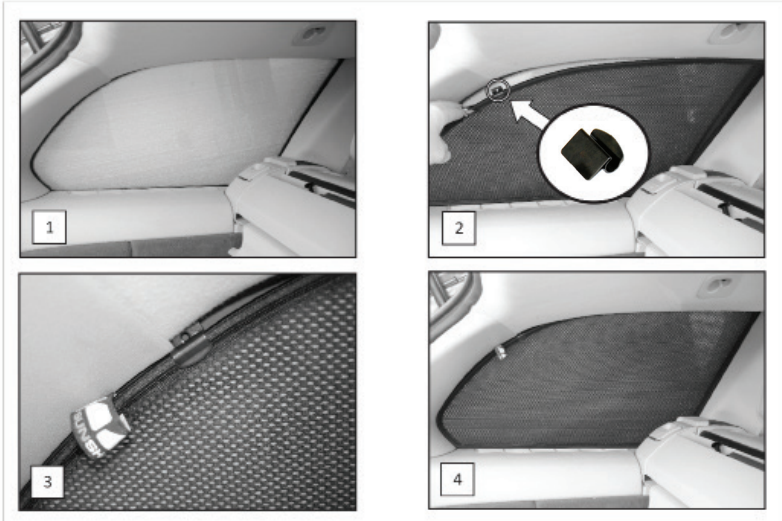

Installation

JAGUAR X-TYPE ESTATE
JAG-XTYP-E-A