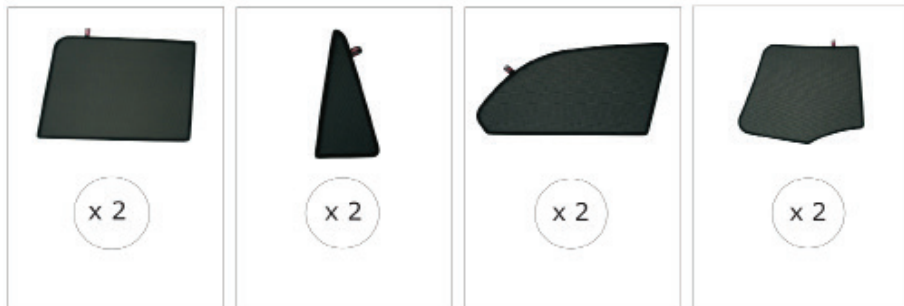

Installation Manual

JAGUAR X-TYPE ESTATE
JAG-XTYP-E-A

COMPONENTS INCLUDED

CL-M02 x 8

CL-P02 x 6

CL-W01 x 1

Installation

JAGUAR X-TYPE ESTATE
JAG-XTYP-E-A