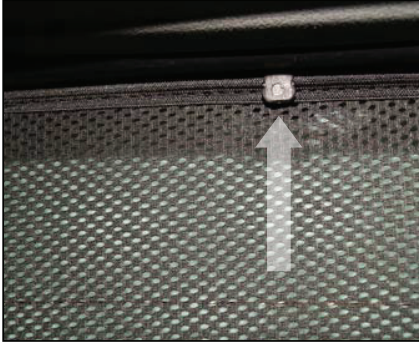

TAILGATE SHADE INSTALLATION