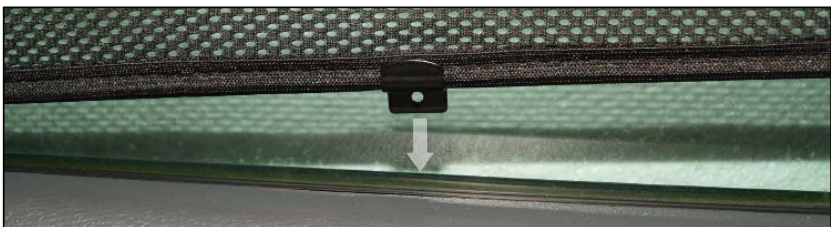

Installation

JEEP GRAND CHEROKEE

JEE-GRCH-5-A

SIDE SHADE INSTALLATION

X2

Installation

JEEP GRAND CHEROKEE

JEE-GRCH-5-A

SIDE SHADE INSTALLATION

X2

Installation

JEEP GRAND CHEROKEE

JEE-GRCH-5-A

PORT SHADE INSTALLATION

X2

Installation