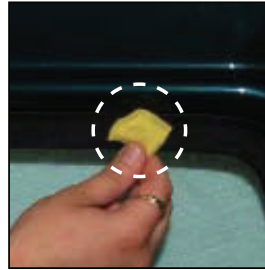

JEEP GRAND CHEROKEE

JEE-GRCH-5-A

PORT SHADE INSTALLATION

X2

Installation

JEEP GRAND CHEROKEE

JEE-GRCH-5-A

TAILGATE SHADE INSTALLATION