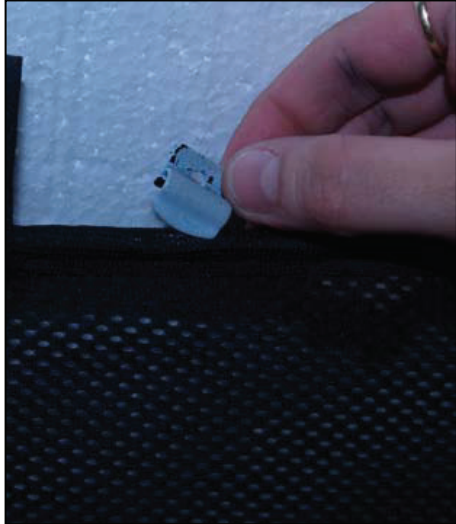

SIDE SHADE INSTALLATION

X2

Installation

JEEP GRAND CHEROKEE

JEE-GRCH-5-A

PORT SHADE INSTALLATION

X2

Installation