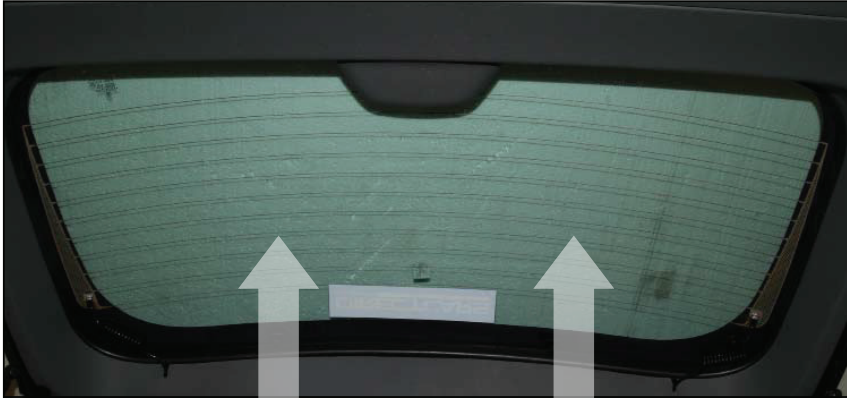

JEEP GRAND CHEROKEE

JEE-GRCH-5-A

PORT SHADE INSTALLATION

X2

Installation

JEEP GRAND CHEROKEE

JEE-GRCH-5-A

TAILGATE SHADE INSTALLATION

x2

Installation

JEEP GRAND CHEROKEE

JEE-GRCH-5-A

TAILGATE SHADE INSTALLATION

Installation

JEEP GRAND CHEROKEE

JEE-GRCH-5-A