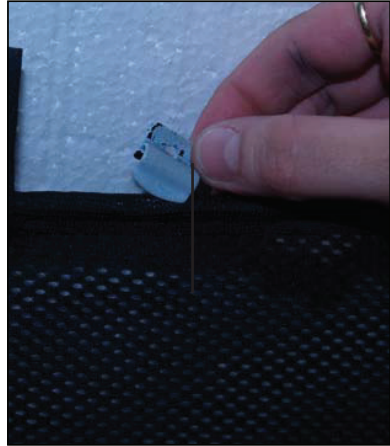

SIDE SHADE INSTALLATION