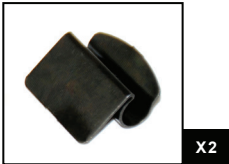

SIDE SHADE INSTALLATION

X2

Installation

JEEP GRAND CHEROKEE

JEE-GRCH-5-A

PORT SHADE INSTALLATION

X2

Installation

JEEP GRAND CHEROKEE

JEE-GRCH-5-A

PORT SHADE INSTALLATION

X2

Installation

JEEP GRAND CHEROKEE

JEE-GRCH-5-A

TAILGATE SHADE INSTALLATION