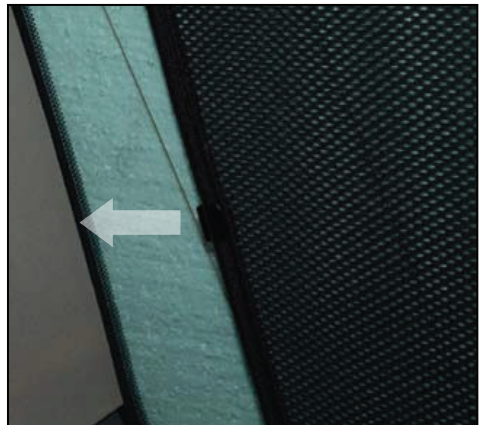

SIDE SHADE INSTALLATION

X2

Installation

JEEP GRAND CHEROKEE

JEE-GRCH-5-A

PORT SHADE INSTALLATION

X2

Installation

JEEP GRAND CHEROKEE

JEE-GRCH-5-A

PORT SHADE INSTALLATION

X2

Installation

JEEP GRAND CHEROKEE

JEE-GRCH-5-A

TAILGATE SHADE INSTALLATION