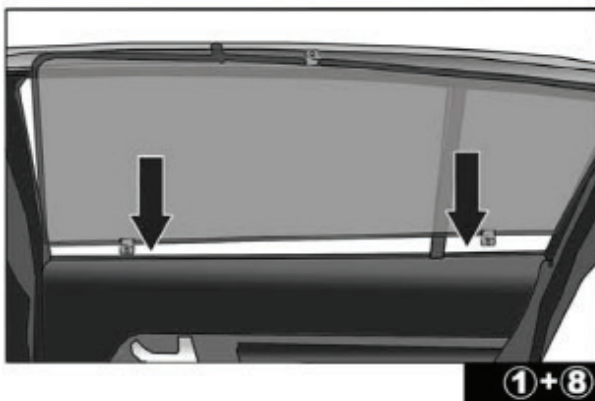

Installation Manual

KIA SPORTAGE 5DR
KIA-SPOR-5-C

COMPONENTS INCLUDED

CL-M02 x 4

CL-M13 x 4

Installation

KIA SPORTAGE 5DR
KIA-SPOR-5-C

SIDE SHADE INSTALLATION