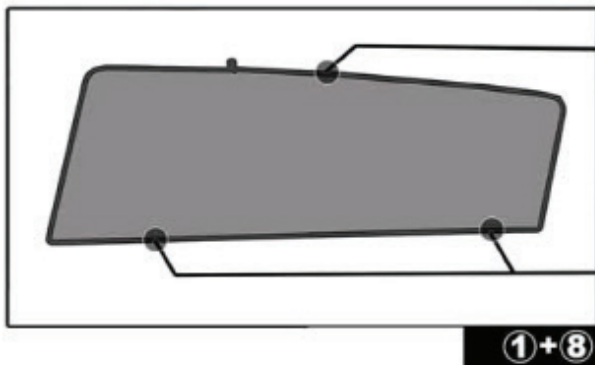

Installation Manual

KIA SPORTAGE 5DR
KIA-SPOR-5-C

COMPONENTS INCLUDED

CL-M02 x 4

CL-M13 x 4

Installation

KIA SPORTAGE 5DR
KIA-SPOR-5-C

SIDE SHADE INSTALLATION