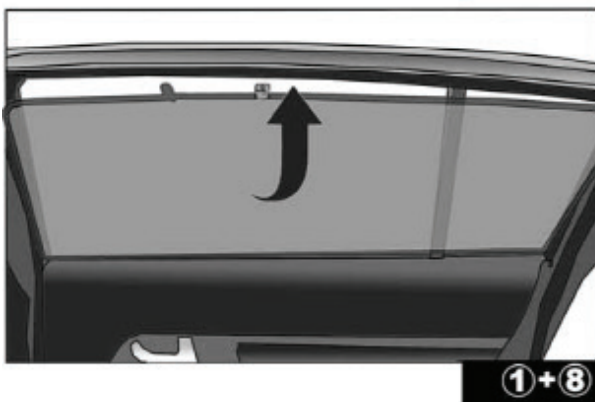

Installation Manual

KIA SPORTAGE 5DR
KIA-SPOR-5-C

COMPONENTS INCLUDED

CL-M02 x 4

CL-M13 x 4

Installation

KIA SPORTAGE 5DR
KIA-SPOR-5-C

SIDE SHADE INSTALLATION