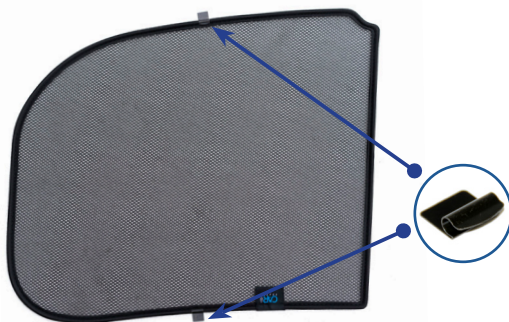

Installation

KIA XCEED 5DR
KIA-XCEE-5-A

Components Needed

Tailgate Shade Installation

STEP 1