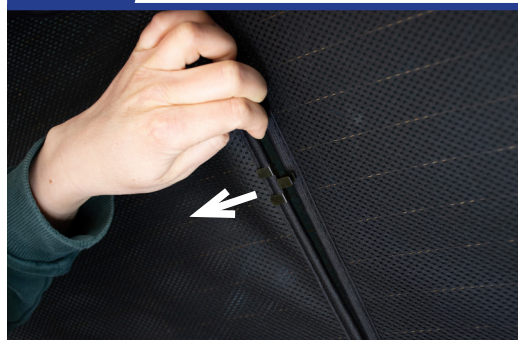

KIA XCEED 5DR

KIA-XCEE-5-A

Tailgate Shade Installation

STEP 7

Repeat this whole process for the other side

STEP 8

STEP 9

STEP 10