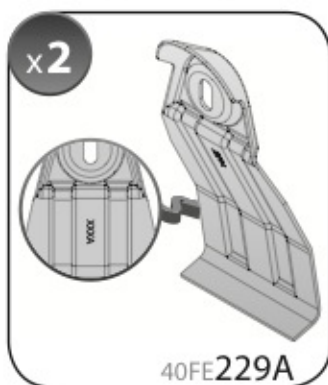

5,5kg

max:
???kg

Safety regulations

HONDA JAZZ

10/01→10/08

Art. **N21021**

4

5