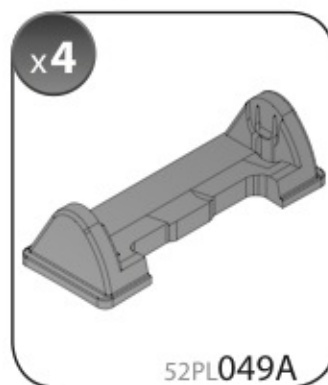

5,5kg

max:
???kg

Safety regulations

HONDA JAZZ

10/01→10/08

Art. **N21021**

4

5