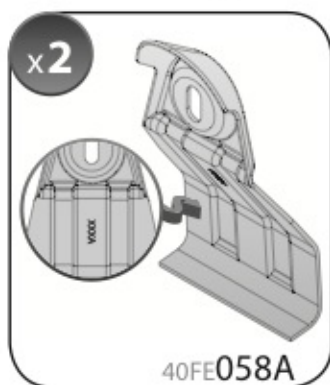

5,5kg

max:
???kg

Safety regulations

HONDA JAZZ

10/01→10/08

Art. **N21021**

4

5