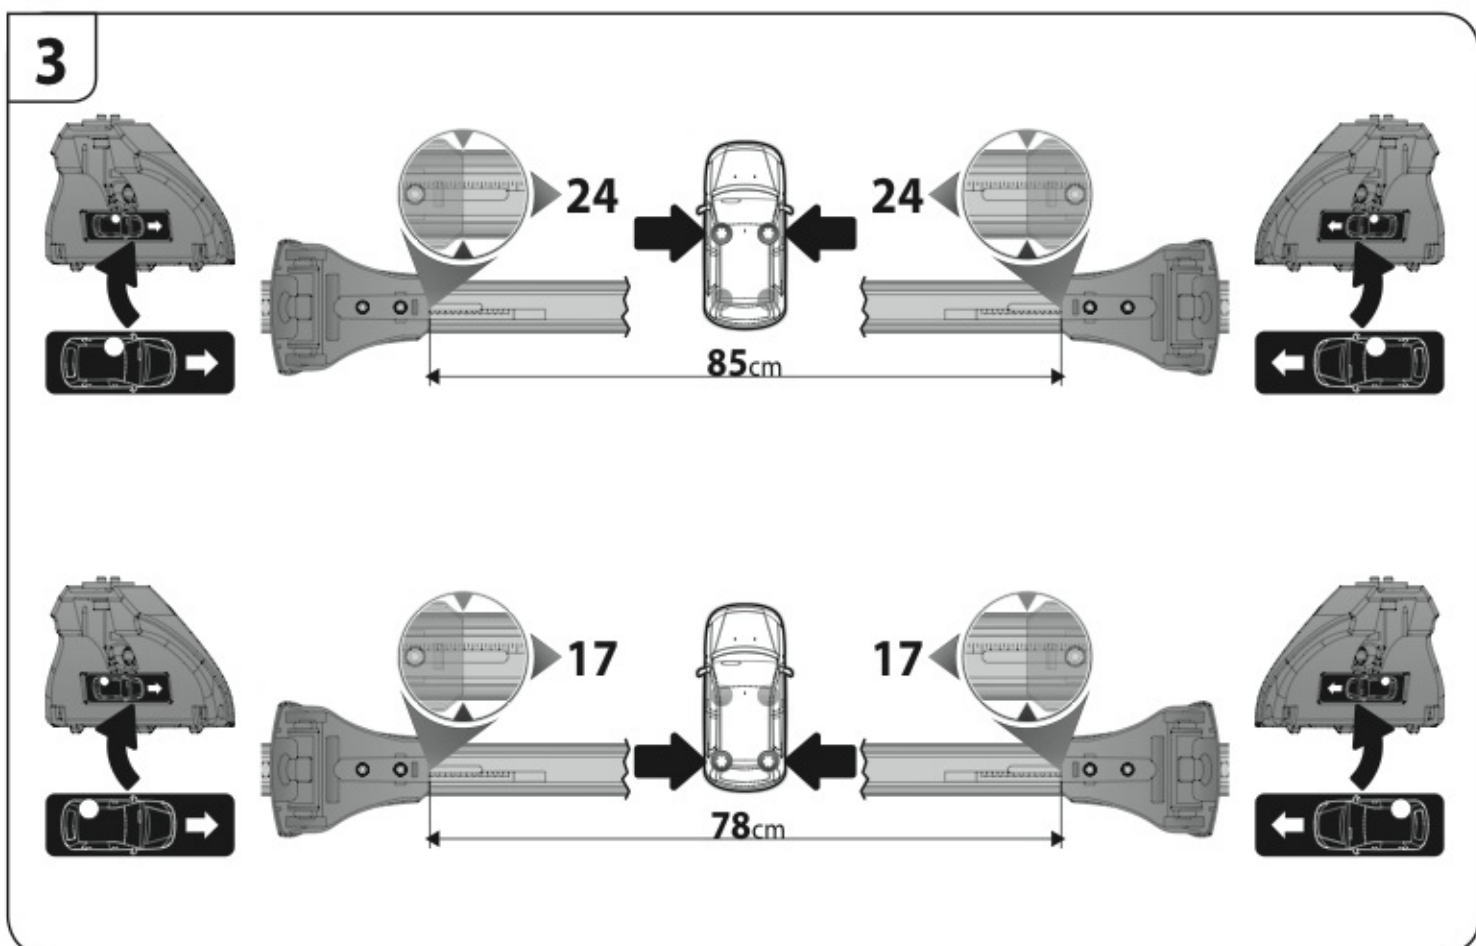

5,5kg

max:
???kg

Safety regulations

HONDA JAZZ

10/01→10/08

Art. **N21021**

4

5