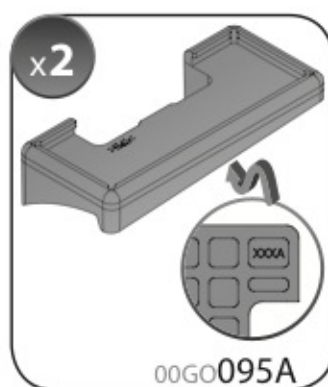

5,5kg

max:
???kg

Safety regulations

HONDA JAZZ

10/01→10/08

Art. **N21021**

4

5