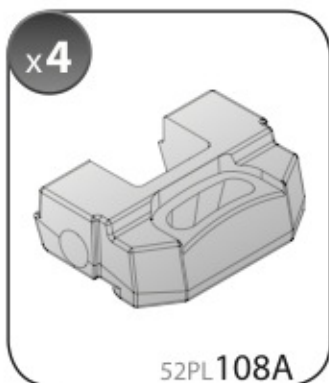

OPEL
ASTRA H

5

3/04→12/09

OPEL
ASTRA H
GTC

3

4/05→8/11

Art. **N21030**