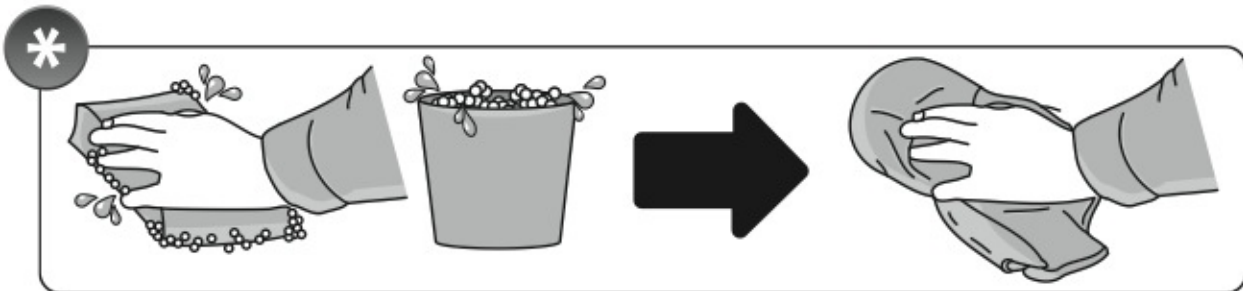

 +  +  = max: **75kg**

5,5kg

max: **???**kg

Safety regulations

OPEL  
ASTRA H

5

3/04→12/09

OPEL  
ASTRA H  
GTC