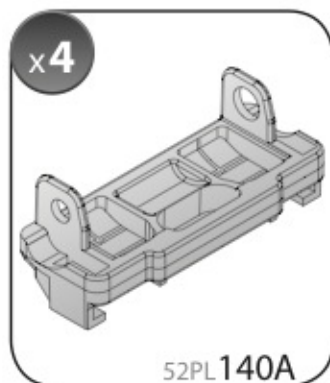

OPEL
ASTRA H

5

3/04→12/09

OPEL
ASTRA H
GTC

3

4/05→8/11

Art. **N21030**