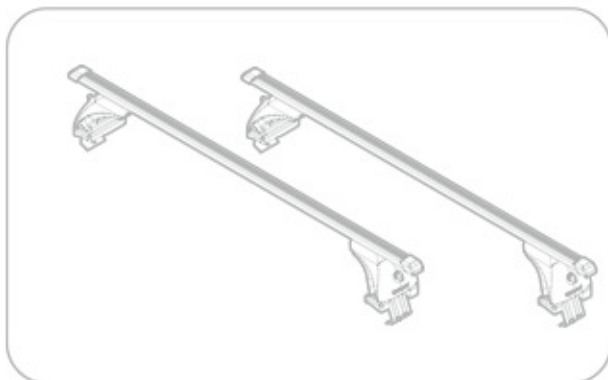

**SEAT LEON**

3/00→8/05

**SEAT TOLEDO**

3/00→8/05  
A1MYB051341→

Art.  
**N21031**

**C**

+

Art. **N20001**

**B**

+

Art. **N15019**

**A**

**ACCIAIO**  
Steel

=

Art. **N15024**

**A**

**ALLUMINIO**  
Aluminium

=

 +  +  = max: **60kg**  
5,5kg

max:  
**???**kg

Safety regulations

SEAT LEON

3/00→8/05

SEAT TOLEDO