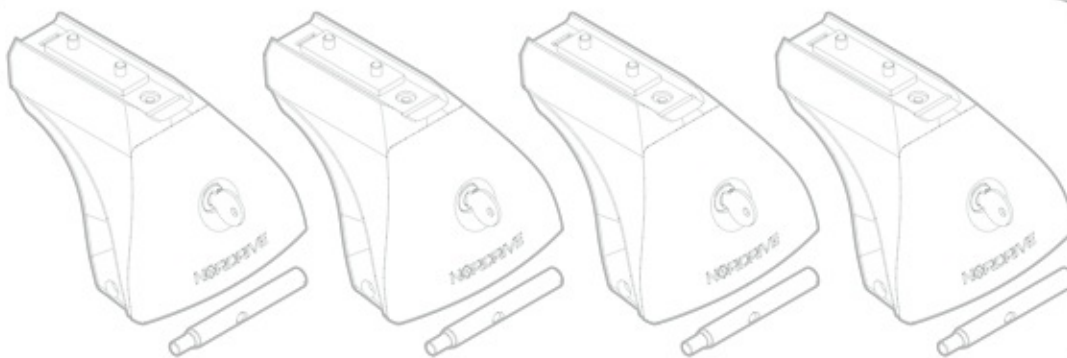

**SEAT LEON**

3/00→8/05

**SEAT TOLEDO**

3/00→8/05  
A1MYB051341→

Art.  
**N21031**

**C**

+

Art. **N20001**

**B**

+

Art. **N15019**

**A**

**ACCIAIO**  
Steel

=

Art. **N15024**

**A**

**ALLUMINIO**  
Aluminium

=

 +  +  = max: **60kg**  
5,5kg

max:  
**???**kg

Safety regulations

SEAT LEON

3/00→8/05

SEAT TOLEDO