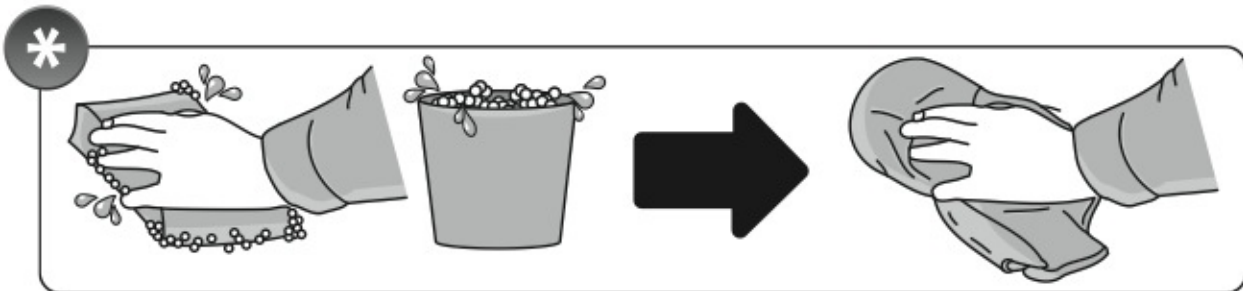

**ALLUMINIO**  
Aluminium

=

 +  +  = max: **60kg**  
5,5kg

max:  
**???**kg

Safety regulations

SEAT LEON

3/00→8/05

SEAT TOLEDO