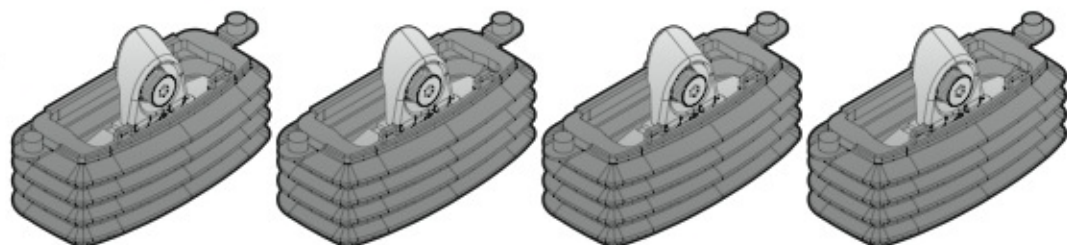

**SEAT LEON**

3/00→8/05

**SEAT TOLEDO**

3/00→8/05  
A1MYB051341→

Art.  
**N21031**

**C**

+

Art. **N20001**

**ALLUMINIO**  
Aluminium

=

 +  +  = max: **60kg**  
5,5kg

max:  
**???**kg

Safety regulations

SEAT LEON

3/00→8/05

SEAT TOLEDO