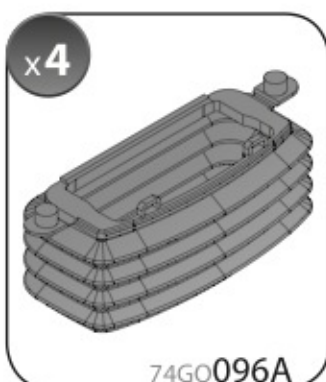

SEAT LEON

3/00→8/05

SEAT TOLEDO

3/00→8/05
A1MYB051341→

Art. **N21031**