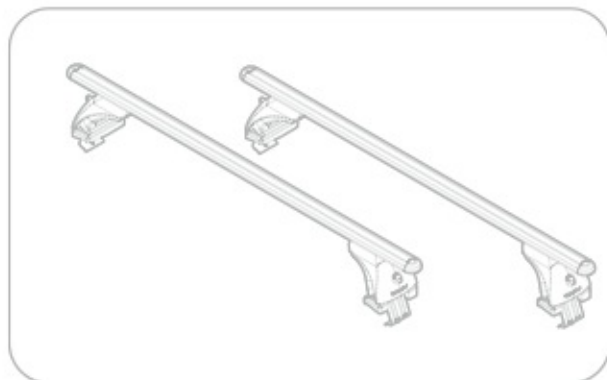

**SEAT LEON**

3/00→8/05

**SEAT TOLEDO**

3/00→8/05  
A1MYB051341→

Art.  
**N21031**

**C**

+

Art. **N20001**

**B**

+

Art. **N15019**

**A**

**ACCIAIO**  
Steel

=

Art. **N15024**

**A**

**ALLUMINIO**  
Aluminium

=

 +  +  = max: **60kg**  
5,5kg

max:  
**???**kg

Safety regulations

SEAT LEON

3/00→8/05

SEAT TOLEDO