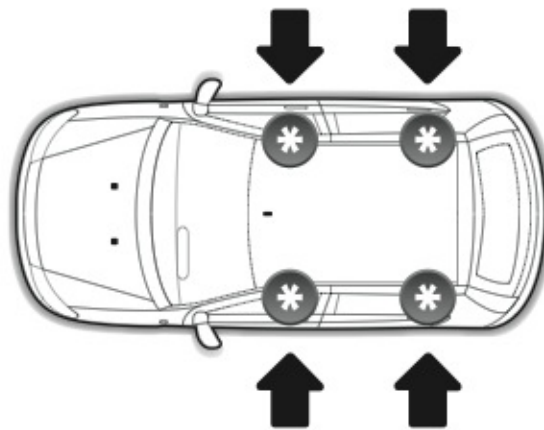

**ALLUMINIO**  
Aluminium

=

 +  +  = max: **60kg**  
5,5kg

max:  
**???**kg

Safety regulations

SEAT LEON

3/00→8/05

SEAT TOLEDO