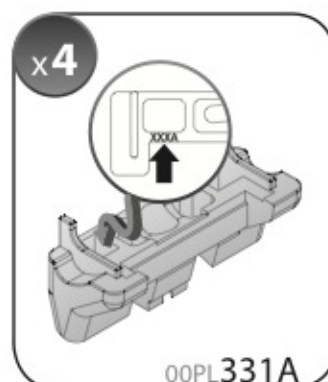

SEAT LEON

3/00→8/05

SEAT TOLEDO

3/00→8/05
A1MYB051341→

Art. **N21031**