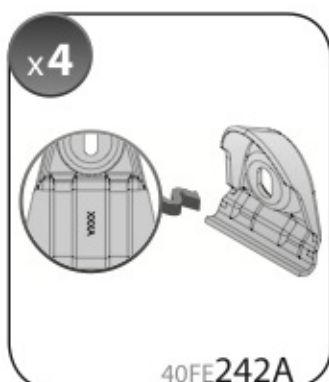

SEAT LEON

3/00→8/05

SEAT TOLEDO

3/00→8/05
A1MYB051341→

Art. **N21031**