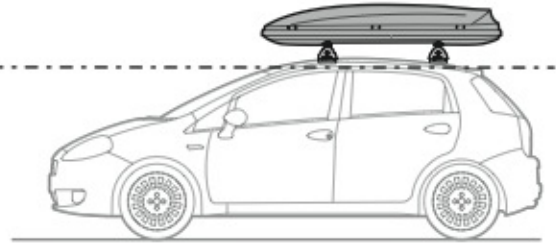

**ALLUMINIO**  
Aluminium

=

 +  +  = max: **60kg**  
5,5kg

max:  
**???**kg

Safety regulations

SEAT LEON

3/00→8/05

SEAT TOLEDO