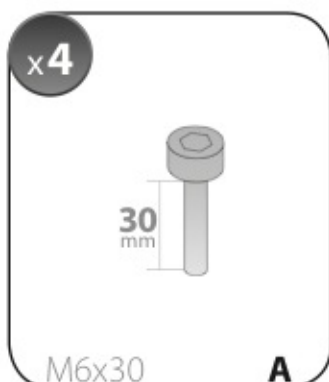

SEAT LEON

3/00→8/05

SEAT TOLEDO

3/00→8/05
A1MYB051341→

Art. **N21031**