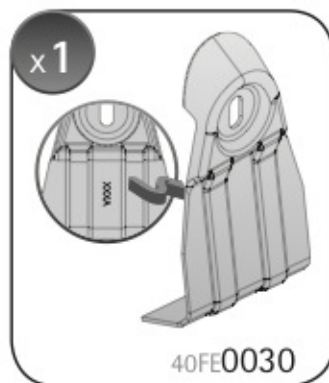

RENAULT MEGANE

11/08 →

N21110