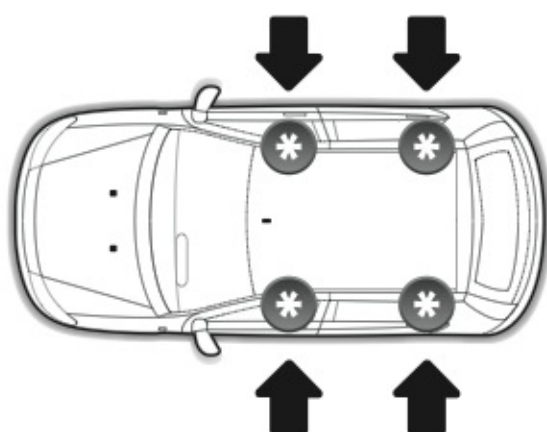

**A**

ALLUMINIO  
Aluminium

 +  +  = max: **75kg**  
5,5kg

max:  
**???**kg

Safety regulations

RENAULT MEGANE

11/08 →