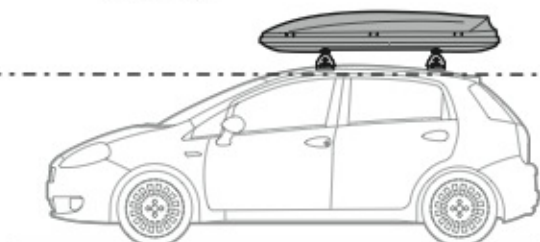

**A**

ALLUMINIO  
Aluminium

 +  +  = max: **75kg**  
5,5kg

max:  
**???**kg

Safety regulations

RENAULT MEGANE

11/08 →