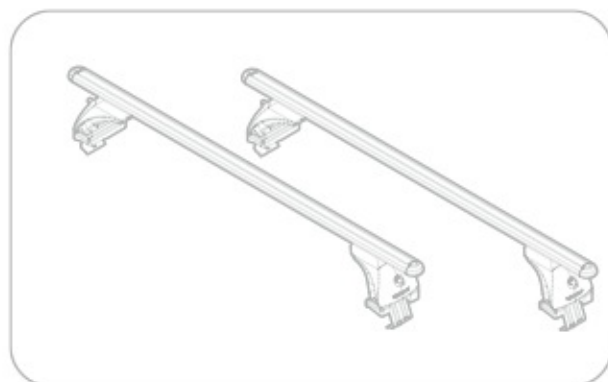

Art.  
**N21110**

**C**

Art. N20001

**B**

Art. N15020

**A**

ACCIAIO  
Steel

Art. N15025

**A**

ALLUMINIO  
Aluminium

 +  +  = max: **75kg**  
5,5kg

max:  
**???**kg

Safety regulations

RENAULT MEGANE

11/08 →