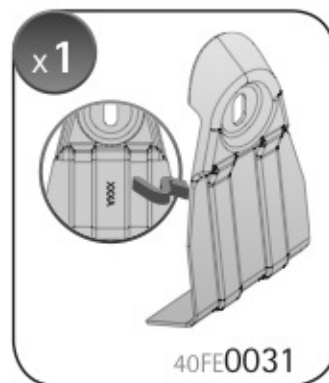

RENAULT MEGANE

11/08 →

N21110