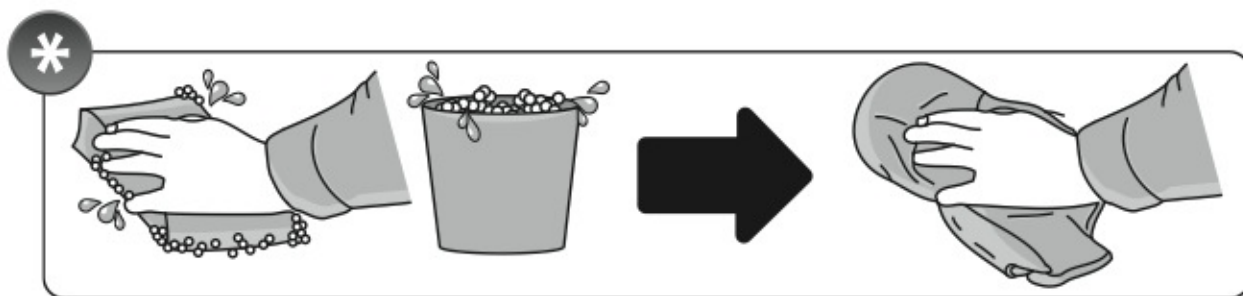

**A**

ALLUMINIO  
Aluminium

 +  +  = max: **75kg**  
5,5kg

max:  
**???**kg

Safety regulations

RENAULT MEGANE

11/08 →