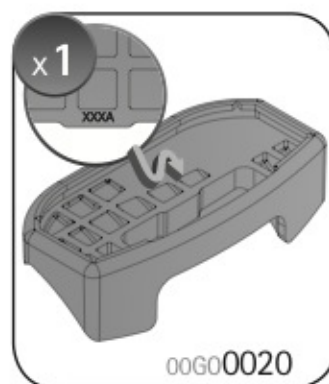

RENAULT MEGANE

11/08 →

N21110