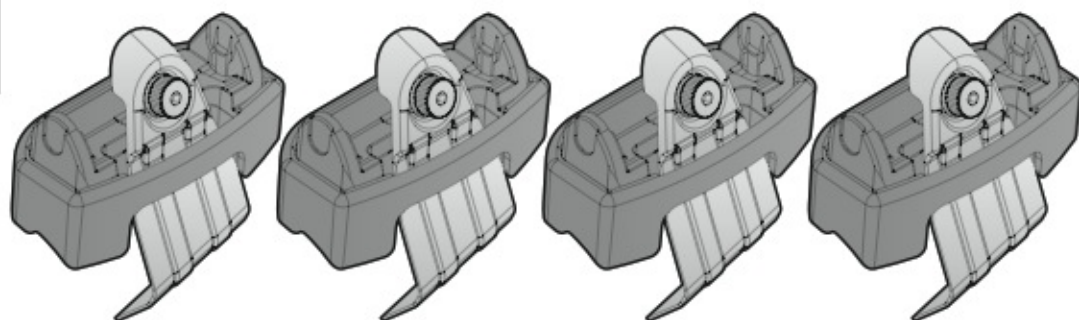

Art.  
**N21110**

**C**

Art. N20001

**B**

Art. N15020

**A**

ACCIAIO  
Steel

Art. N15025

**A**

ALLUMINIO  
Aluminium

 +  +  = max: **75kg**  
5,5kg

max:  
**???**kg

Safety regulations

RENAULT MEGANE

11/08 →