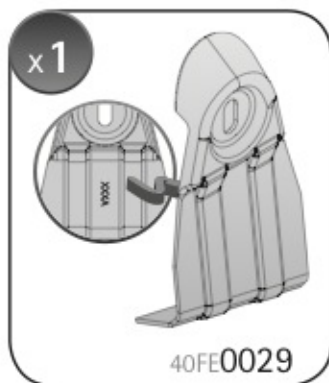

RENAULT MEGANE

11/08 →

N21110