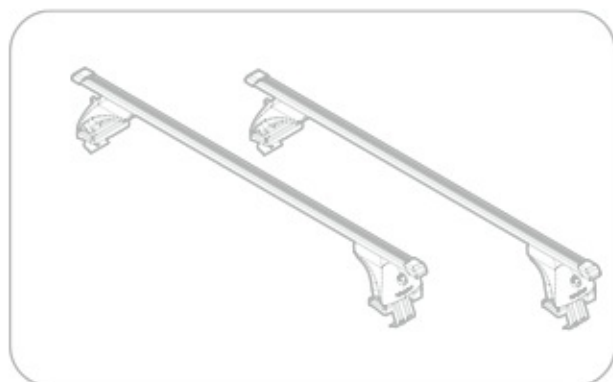

Art.  
**N21110**

**C**

Art. N20001

**B**

Art. N15020

**A**

ACCIAIO  
Steel

Art. N15025

**A**

ALLUMINIO  
Aluminium

 +  +  = max: **75kg**  
5,5kg

max:  
**???**kg

Safety regulations

RENAULT MEGANE

11/08 →