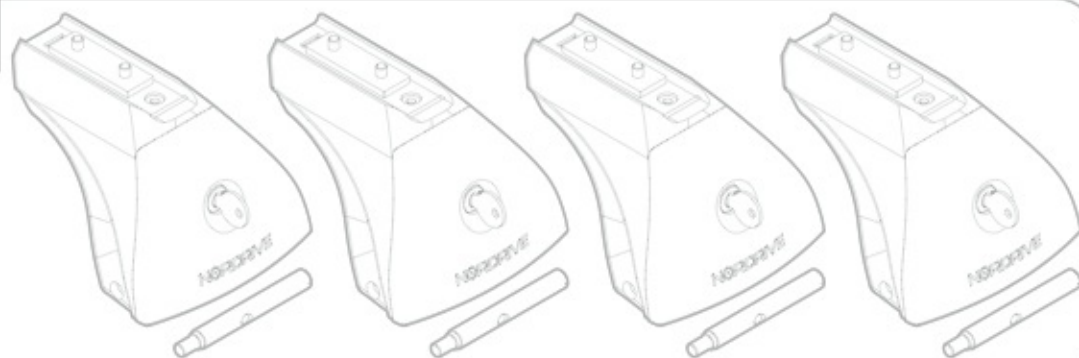

Art.  
**N21110**

**C**

Art. N20001

**B**

Art. N15020

**A**

ACCIAIO  
Steel

Art. N15025

**A**

ALLUMINIO  
Aluminium

 +  +  = max: **75kg**  
5,5kg

max:  
**???**kg

Safety regulations

RENAULT MEGANE

11/08 →