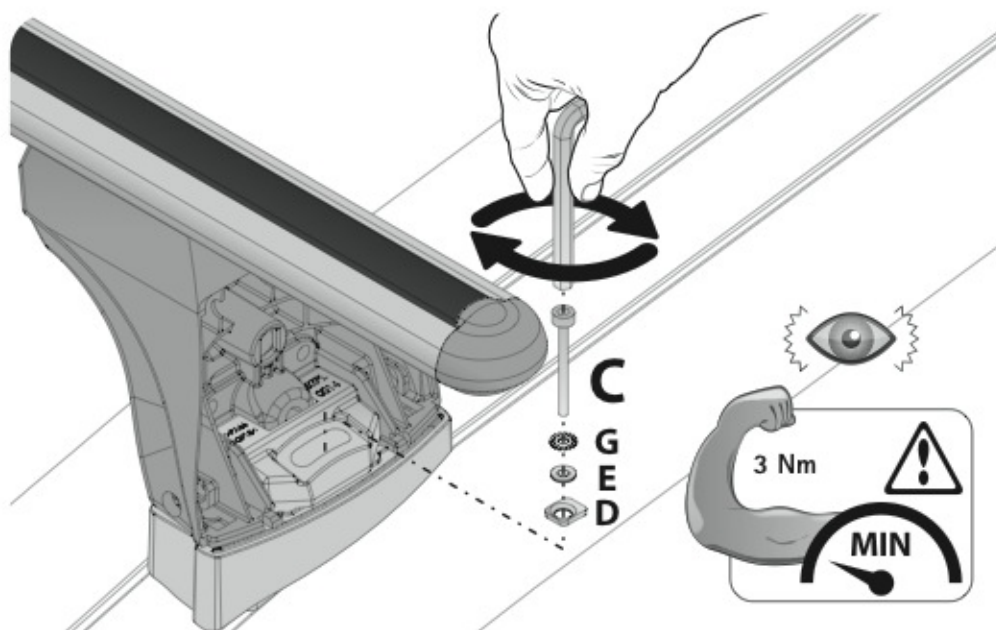

15A

BMW SERIE 3
(E90)

6/02 → 3/08