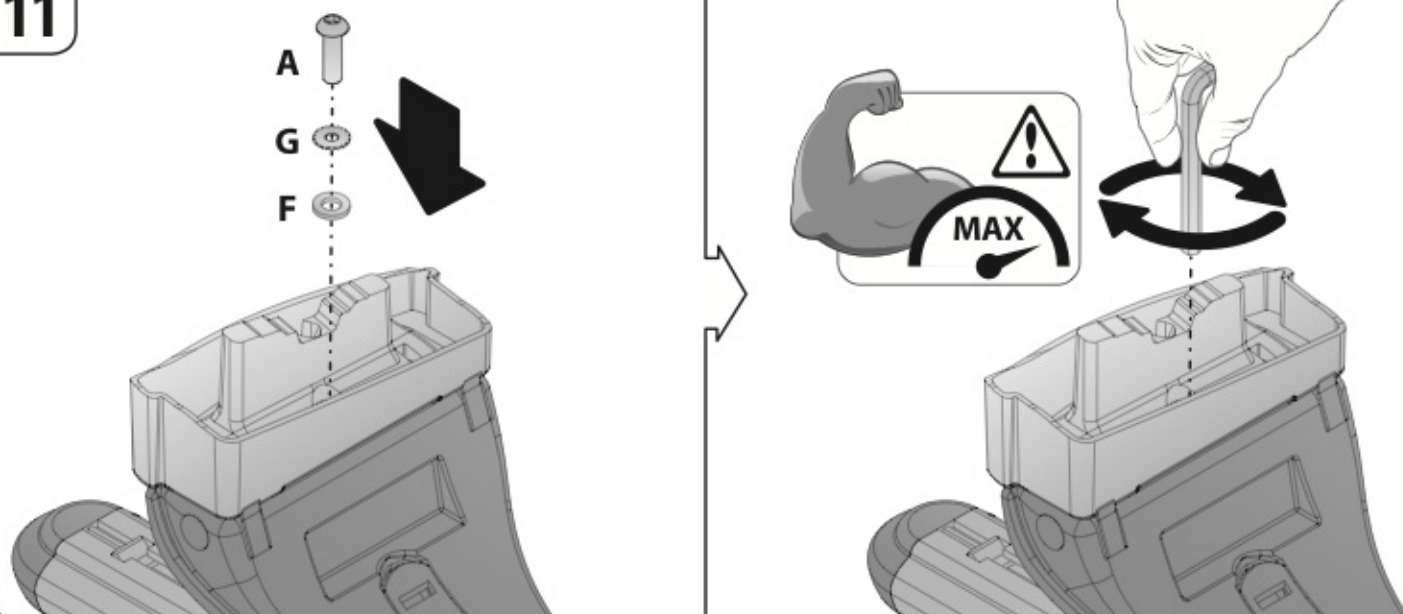

max:
???kg

Safety Regulations

**BMW
SERIE 3
(E90)**

**BMW
SERIE 3
TOURING (no railing)**

3/05 → 1/12

9/05 → 5/12

Art. **N21114**

3A	SERIE 3 (E90)	4	3/05 → 1/12	19,5 (F = 80,5cm)	19 (R = 80cm)
3B	SERIE 3 TOURING (no railing)		9/05 → 5/12	19,5 (F = 80,5cm)	18 (R = 79cm)
				X	Y

8A

BMW SERIE 3 (E90)

8B

BMW SERIE 3 TOURING (no railing)

9

10

11

12