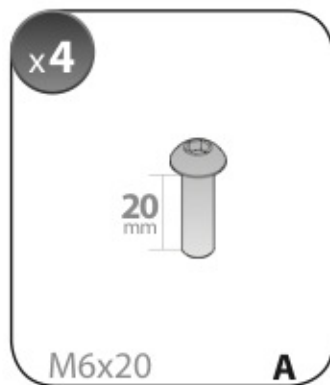

B

Art. **N15019**

A

**ACCIAIO
Steel**

Art. **N15024**

A

**ALLUMINIO
Aluminium**

 +  +  = max: **75kg**
5,5kg

max:
???kg

Safety Regulations

**BMW
SERIE 3
(E90)**

**BMW
SERIE 3
TOURING (no railing)**

3/05 → 1/12

9/05 → 5/12

Art. **N21114**

3A	SERIE 3 (E90)	4	3/05 → 1/12	19,5 (F = 80,5cm)	19 (R = 80cm)
3B	SERIE 3 TOURING (no railing)		9/05 → 5/12	19,5 (F = 80,5cm)	18 (R = 79cm)
				X	Y