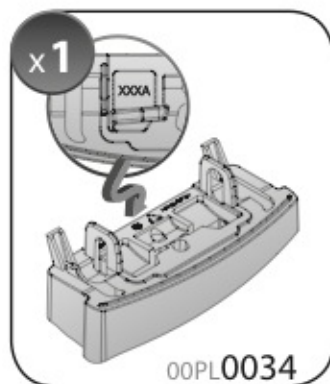

max:
???kg

Safety Regulations

**BMW
SERIE 3
(E90)**

**BMW
SERIE 3
TOURING (no railing)**

3/05 → 1/12

9/05 → 5/12

Art. **N21114**

3A	SERIE 3 (E90)	4	3/05 → 1/12	19,5 (F = 80,5cm)	19 (R = 80cm)
3B	SERIE 3 TOURING (no railing)		9/05 → 5/12	19,5 (F = 80,5cm)	18 (R = 79cm)
				X	Y