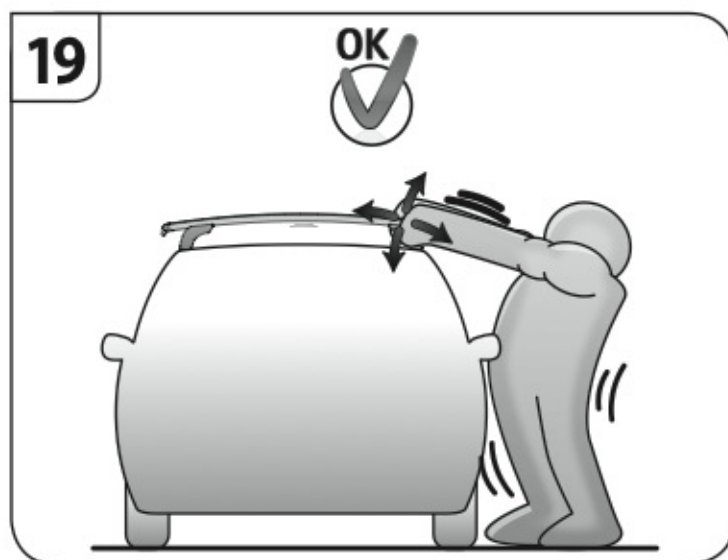

NORDRIVE®
TRANSPORT SOLUTIONS

is a registered trade mark of

LAMPA S.p.A.

46019 Viadana (MN) ITALY

Ditta certificata UNI EN ISO 9001:2008

www.nordrive.it

www.lampa.it