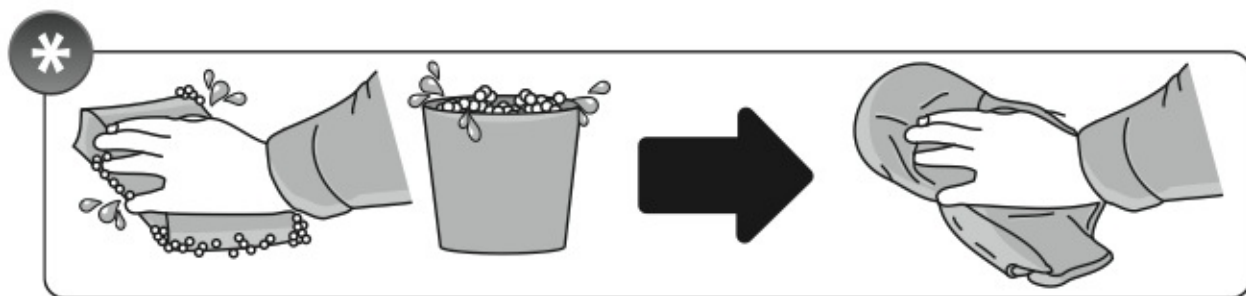

max:
???kg

Safety Regulations

**BMW
SERIE 3
(E90)**

**BMW
SERIE 3
TOURING (no railing)**

3/05 → 1/12

9/05 → 5/12

Art. **N21114**

3A	SERIE 3 (E90)	4	3/05 → 1/12	19,5 (F = 80,5cm)	19 (R = 80cm)
3B	SERIE 3 TOURING (no railing)		9/05 → 5/12	19,5 (F = 80,5cm)	18 (R = 79cm)
				X	Y