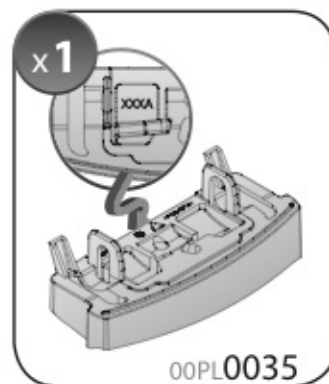

max:
???kg

Safety Regulations

**BMW
SERIE 3
(E90)**

**BMW
SERIE 3
TOURING (no railing)**

3/05 → 1/12

9/05 → 5/12

Art. **N21114**

3A	SERIE 3 (E90)	4	3/05 → 1/12	19,5 (F = 80,5cm)	19 (R = 80cm)
3B	SERIE 3 TOURING (no railing)		9/05 → 5/12	19,5 (F = 80,5cm)	18 (R = 79cm)
				X	Y