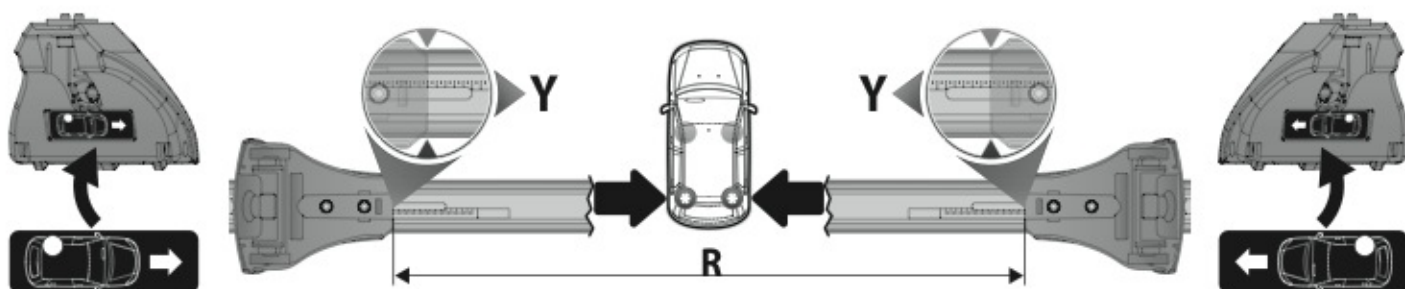

max:
???kg

Safety Regulations

**BMW
SERIE 3
(E90)**

**BMW
SERIE 3
TOURING (no railing)**

3/05 → 1/12

9/05 → 5/12

Art. **N21114**

3A	SERIE 3 (E90)	4	3/05 → 1/12	19,5 (F = 80,5cm)	19 (R = 80cm)
3B	SERIE 3 TOURING (no railing)		9/05 → 5/12	19,5 (F = 80,5cm)	18 (R = 79cm)
				X	Y

8A

BMW SERIE 3 (E90)

8B

BMW SERIE 3 TOURING (no railing)

9

10

11

12