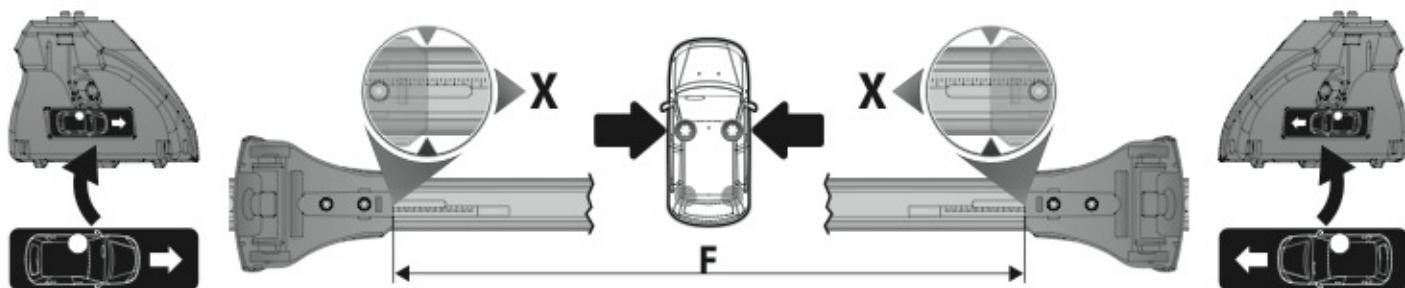

max:
???kg

Safety Regulations

**BMW
SERIE 3
(E90)**

**BMW
SERIE 3
TOURING (no railing)**

3/05 → 1/12

9/05 → 5/12

Art. **N21114**

3A	SERIE 3 (E90)	4	3/05 → 1/12	19,5 (F = 80,5cm)	19 (R = 80cm)
3B	SERIE 3 TOURING (no railing)		9/05 → 5/12	19,5 (F = 80,5cm)	18 (R = 79cm)
				X	Y

8A

BMW SERIE 3 (E90)

8B

BMW SERIE 3 TOURING (no railing)

9

10

11

12