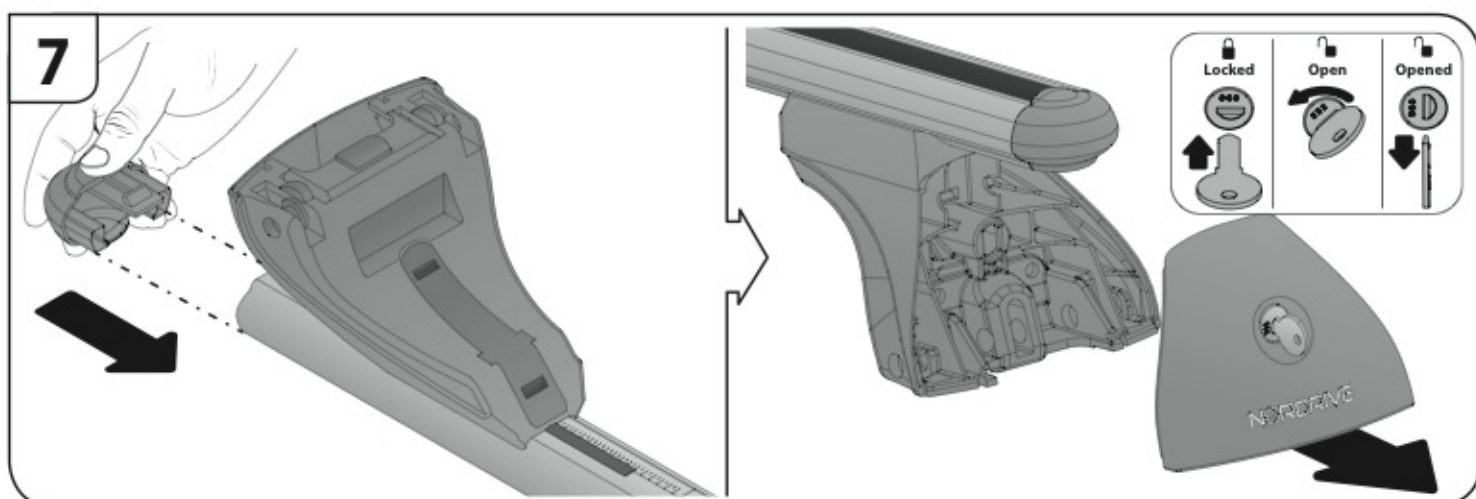

max:
???kg

Safety Regulations

**BMW
SERIE 3
(E90)**

**BMW
SERIE 3
TOURING (no railing)**

3/05 → 1/12

9/05 → 5/12

Art. **N21114**

3A	SERIE 3 (E90)	4	3/05 → 1/12	19,5 (F = 80,5cm)	19 (R = 80cm)
3B	SERIE 3 TOURING (no railing)		9/05 → 5/12	19,5 (F = 80,5cm)	18 (R = 79cm)
				X	Y

8A

BMW SERIE 3 (E90)

8B

BMW SERIE 3 TOURING (no railing)

9

10

11

12