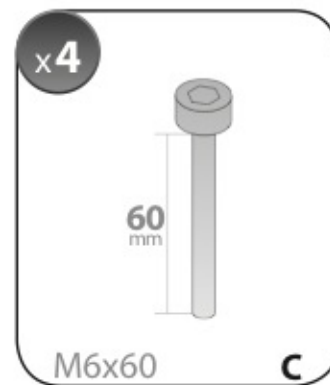

B

Art. **N15019**

A

**ACCIAIO
Steel**

Art. **N15024**

A

**ALLUMINIO
Aluminium**

 +  +  = max: **75kg**
5,5kg

max:
???kg

Safety Regulations

**BMW
SERIE 3
(E90)**

**BMW
SERIE 3
TOURING (no railing)**

3/05 → 1/12

9/05 → 5/12

Art. **N21114**

3A	SERIE 3 (E90)	4	3/05 → 1/12	19,5 (F = 80,5cm)	19 (R = 80cm)
3B	SERIE 3 TOURING (no railing)		9/05 → 5/12	19,5 (F = 80,5cm)	18 (R = 79cm)
				X	Y