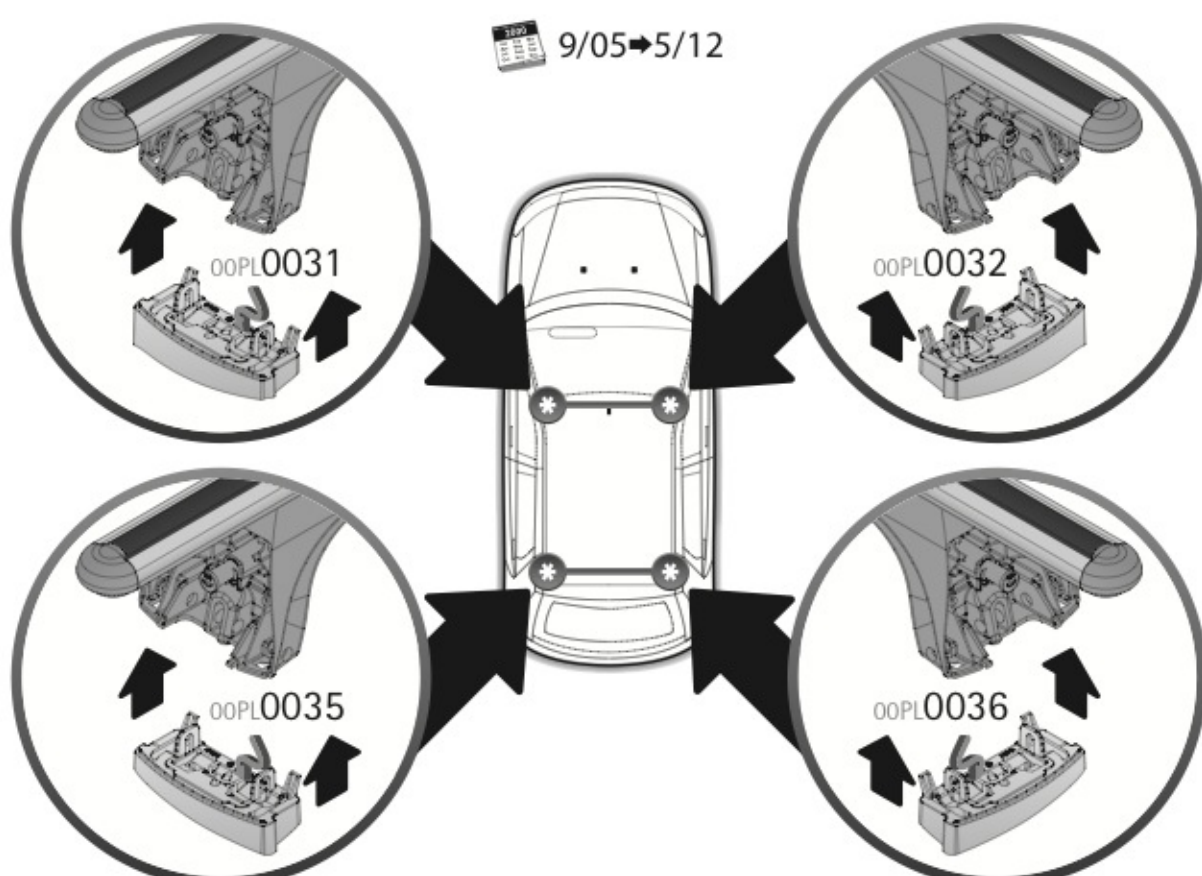

max:
???kg

Safety Regulations

**BMW
SERIE 3
(E90)**

**BMW
SERIE 3
TOURING (no railing)**

3/05 → 1/12

9/05 → 5/12

Art. **N21114**

3A	SERIE 3 (E90)	4	3/05 → 1/12	19,5 (F = 80,5cm)	19 (R = 80cm)
3B	SERIE 3 TOURING (no railing)		9/05 → 5/12	19,5 (F = 80,5cm)	18 (R = 79cm)
				X	Y

8A

BMW SERIE 3 (E90)

8B

BMW SERIE 3 TOURING (no railing)

9

10

11

12