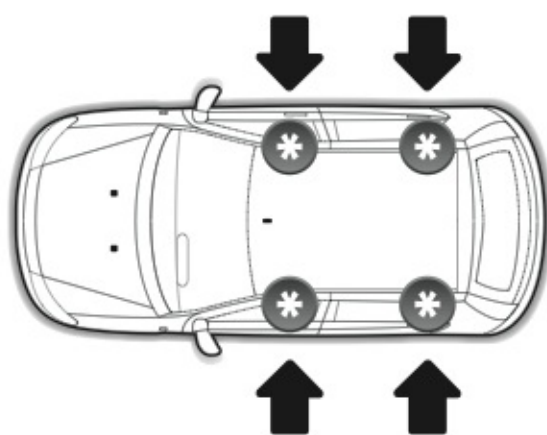

max:
???kg

Safety Regulations

**BMW
SERIE 3
(E90)**

**BMW
SERIE 3
TOURING (no railing)**

3/05 → 1/12

9/05 → 5/12

Art. **N21114**

3A	SERIE 3 (E90)	4	3/05 → 1/12	19,5 (F = 80,5cm)	19 (R = 80cm)
3B	SERIE 3 TOURING (no railing)		9/05 → 5/12	19,5 (F = 80,5cm)	18 (R = 79cm)
				X	Y