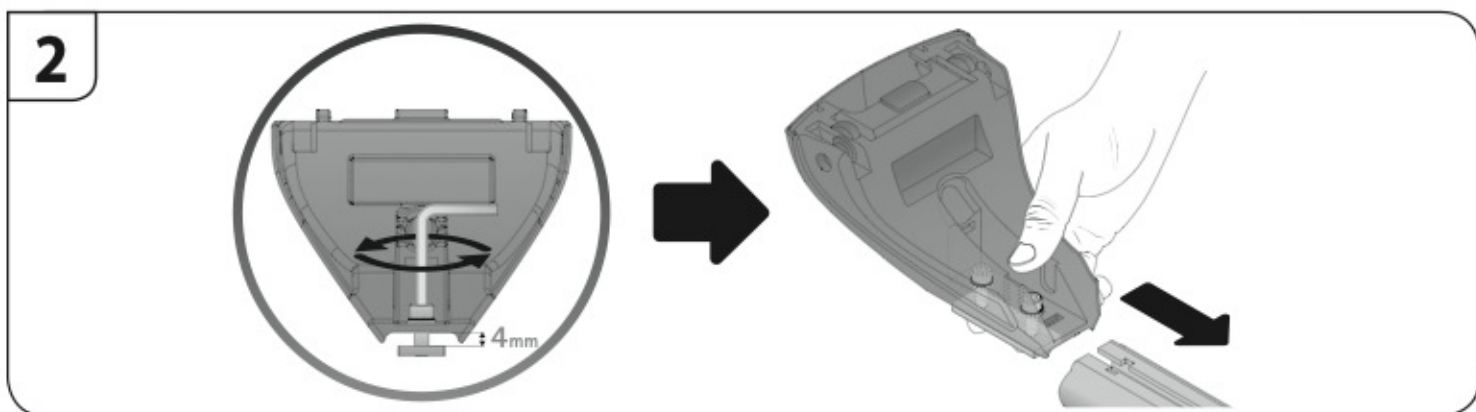

max:
???kg

Safety Regulations

**BMW
SERIE 3
(E90)**

**BMW
SERIE 3
TOURING (no railing)**

3/05 → 1/12

9/05 → 5/12

Art. **N21114**

3A	SERIE 3 (E90)	4	3/05 → 1/12	19,5 (F = 80,5cm)	19 (R = 80cm)
3B	SERIE 3 TOURING (no railing)		9/05 → 5/12	19,5 (F = 80,5cm)	18 (R = 79cm)
				X	Y