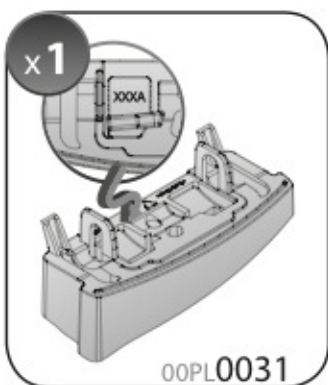

max:
???kg

Safety Regulations

**BMW
SERIE 3
(E90)**

**BMW
SERIE 3
TOURING (no railing)**

3/05 → 1/12

9/05 → 5/12

Art. **N21114**

3A	SERIE 3 (E90)	4	3/05 → 1/12	19,5 (F = 80,5cm)	19 (R = 80cm)
3B	SERIE 3 TOURING (no railing)		9/05 → 5/12	19,5 (F = 80,5cm)	18 (R = 79cm)
				X	Y