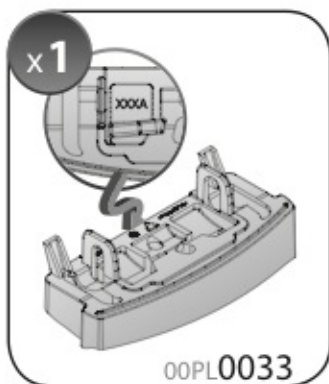

max:
???kg

Safety Regulations

**BMW
SERIE 3
(E90)**

**BMW
SERIE 3
TOURING (no railing)**

3/05 → 1/12

9/05 → 5/12

Art. **N21114**

3A	SERIE 3 (E90)	4	3/05 → 1/12	19,5 (F = 80,5cm)	19 (R = 80cm)
3B	SERIE 3 TOURING (no railing)		9/05 → 5/12	19,5 (F = 80,5cm)	18 (R = 79cm)
				X	Y