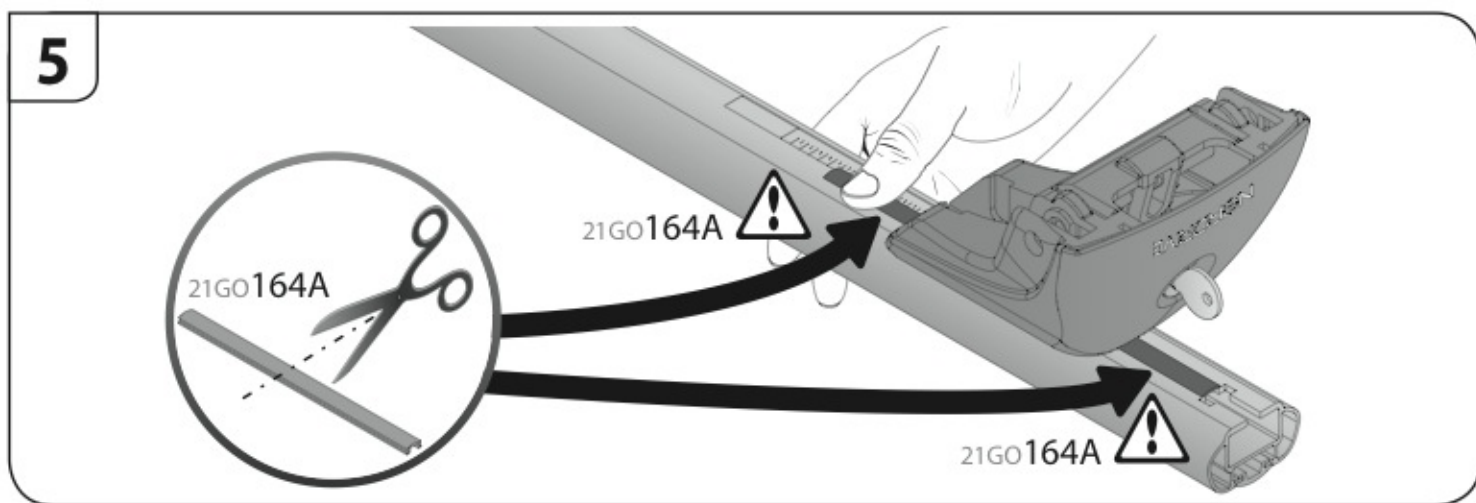

max:
???kg

Safety Regulations

**BMW
SERIE 3
(E90)**

**BMW
SERIE 3
TOURING (no railing)**

3/05 → 1/12

9/05 → 5/12

Art. **N21114**

3A	SERIE 3 (E90)	4	3/05 → 1/12	19,5 (F = 80,5cm)	19 (R = 80cm)
3B	SERIE 3 TOURING (no railing)		9/05 → 5/12	19,5 (F = 80,5cm)	18 (R = 79cm)
				X	Y

8A

BMW SERIE 3 (E90)

8B

BMW SERIE 3 TOURING (no railing)

9

10

11

12