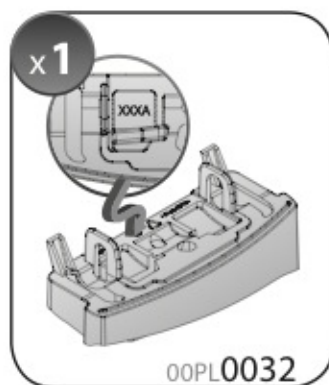

max:
???kg

Safety Regulations

**BMW
SERIE 3
(E90)**

**BMW
SERIE 3
TOURING (no railing)**

3/05 → 1/12

9/05 → 5/12

Art. **N21114**

3A	SERIE 3 (E90)	4	3/05 → 1/12	19,5 (F = 80,5cm)	19 (R = 80cm)
3B	SERIE 3 TOURING (no railing)		9/05 → 5/12	19,5 (F = 80,5cm)	18 (R = 79cm)
				X	Y