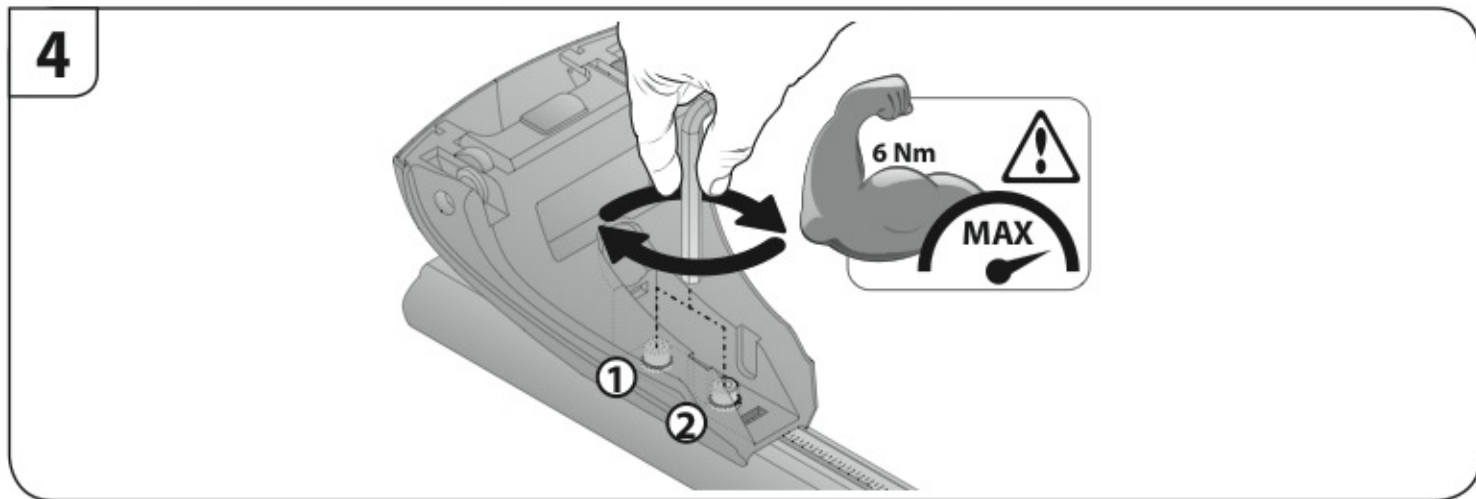

max:
???kg

Safety Regulations

**BMW
SERIE 3
(E90)**

**BMW
SERIE 3
TOURING (no railing)**

3/05 → 1/12

9/05 → 5/12

Art. **N21114**

3A	SERIE 3 (E90)	4	3/05 → 1/12	19,5 (F = 80,5cm)	19 (R = 80cm)
3B	SERIE 3 TOURING (no railing)		9/05 → 5/12	19,5 (F = 80,5cm)	18 (R = 79cm)
				X	Y