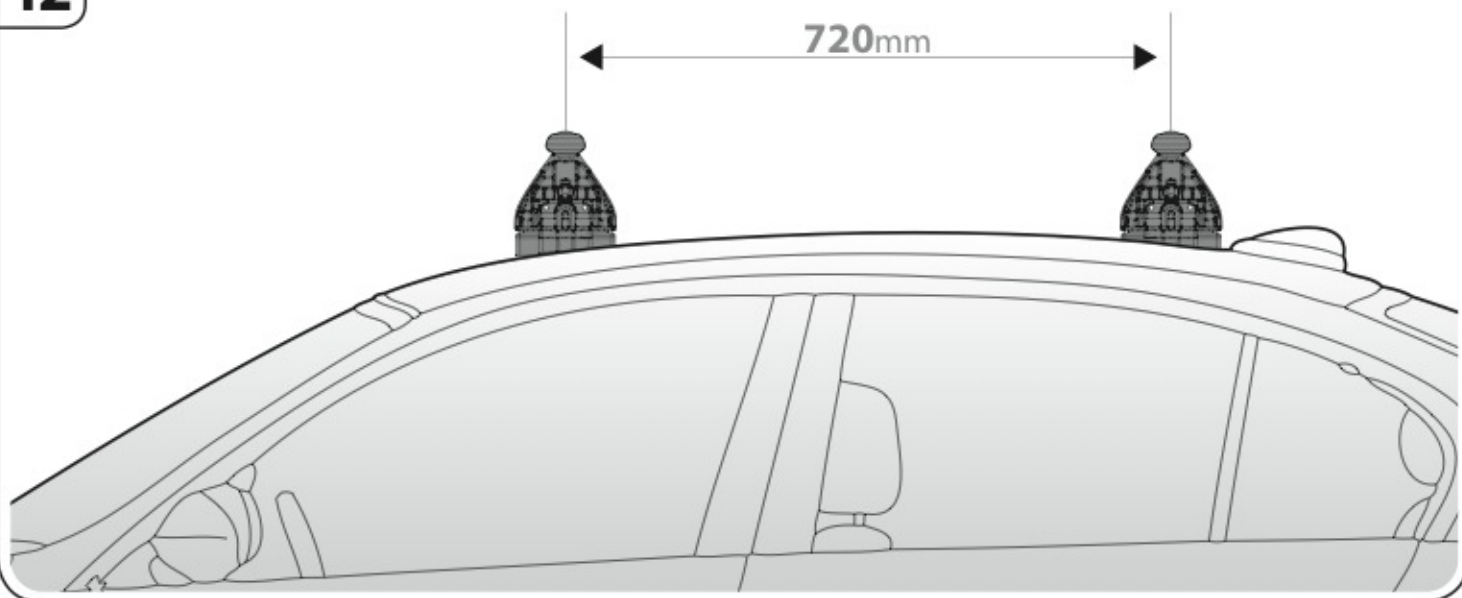

max:
???kg

Safety Regulations

**BMW
SERIE 3
(E90)**

**BMW
SERIE 3
TOURING (no railing)**

3/05 → 1/12

9/05 → 5/12

Art. **N21114**

3A	SERIE 3 (E90)	4	3/05 → 1/12	19,5 (F = 80,5cm)	19 (R = 80cm)
3B	SERIE 3 TOURING (no railing)		9/05 → 5/12	19,5 (F = 80,5cm)	18 (R = 79cm)
				X	Y

8A

BMW SERIE 3 (E90)

8B

BMW SERIE 3 TOURING (no railing)

9

10

11

12