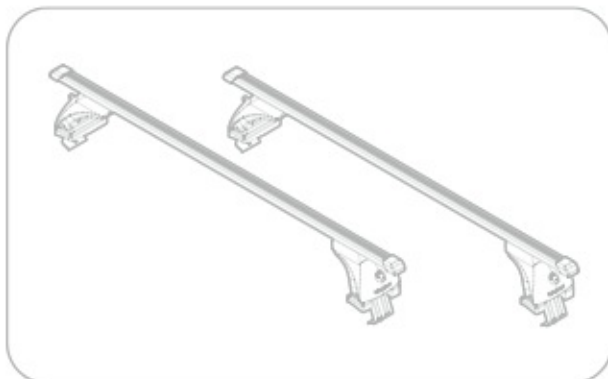

B

Art. **N15019**

A

**ACCIAIO
Steel**

Art. **N15024**

A

**ALLUMINIO
Aluminium**

 +  +  = max: **75kg**
5,5kg

max:
???kg

Safety Regulations

**BMW
SERIE 3
(E90)**

**BMW
SERIE 3
TOURING (no railing)**

3/05 → 1/12

9/05 → 5/12

Art. **N21114**

3A	SERIE 3 (E90)	4	3/05 → 1/12	19,5 (F = 80,5cm)	19 (R = 80cm)
3B	SERIE 3 TOURING (no railing)		9/05 → 5/12	19,5 (F = 80,5cm)	18 (R = 79cm)
				X	Y