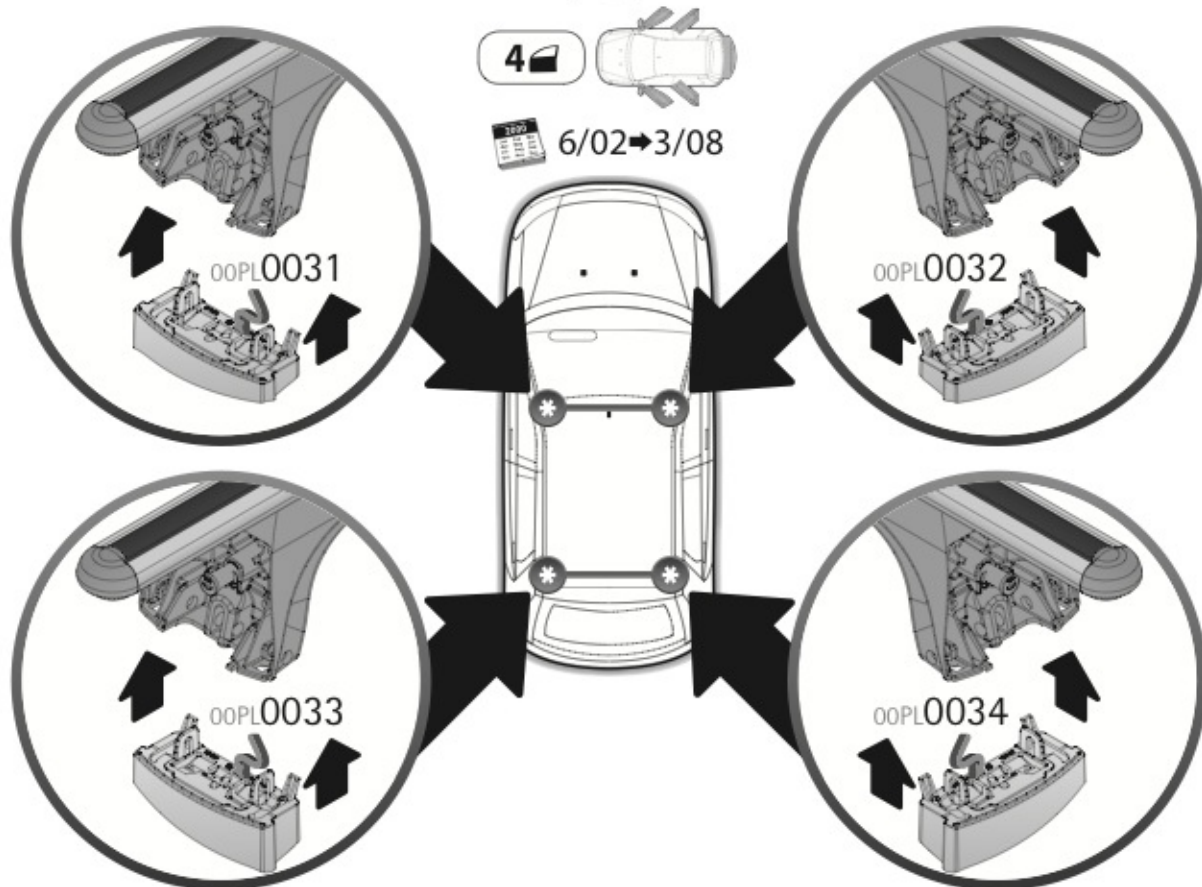

8A

BMW SERIE 3 (E90)