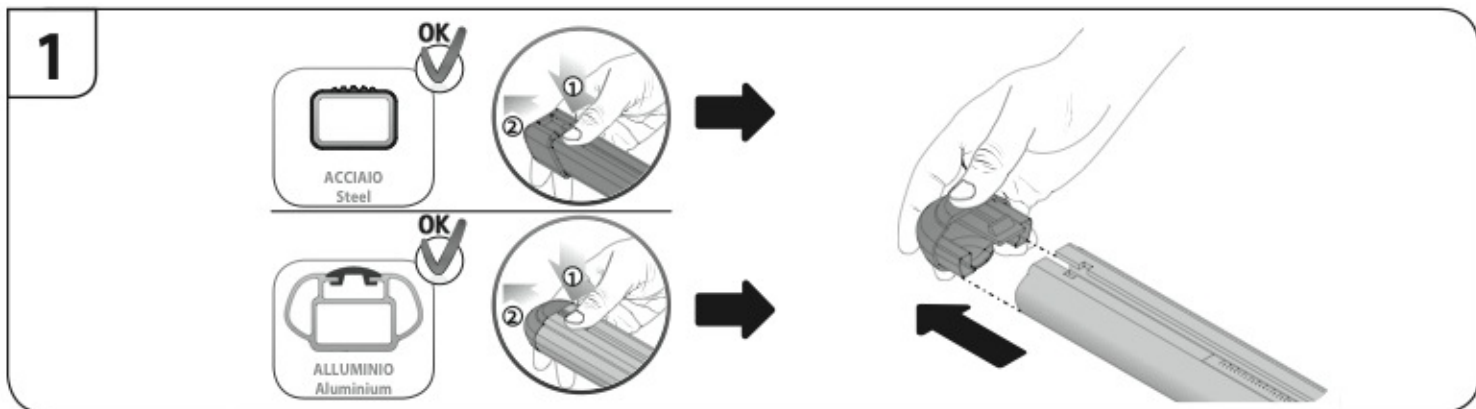

max:
???kg

Safety Regulations

**BMW
SERIE 3
(E90)**

**BMW
SERIE 3
TOURING (no railing)**

3/05 → 1/12

9/05 → 5/12

Art. **N21114**

3A	SERIE 3 (E90)	4	3/05 → 1/12	19,5 (F = 80,5cm)	19 (R = 80cm)
3B	SERIE 3 TOURING (no railing)		9/05 → 5/12	19,5 (F = 80,5cm)	18 (R = 79cm)
				X	Y