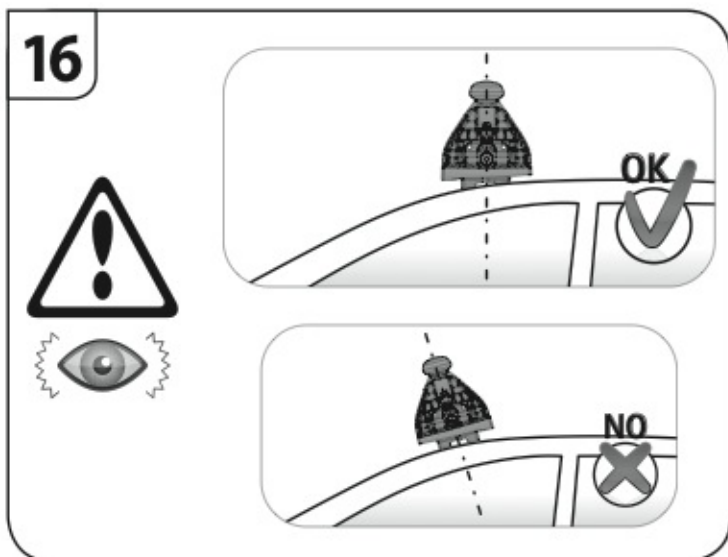

max:
???kg

Safety Regulations

**BMW
SERIE 3
(E90)**

**BMW
SERIE 3
TOURING (no railing)**

3/05 → 1/12

9/05 → 5/12

Art. **N21114**

3A	SERIE 3 (E90)	4	3/05 → 1/12	19,5 (F = 80,5cm)	19 (R = 80cm)
3B	SERIE 3 TOURING (no railing)		9/05 → 5/12	19,5 (F = 80,5cm)	18 (R = 79cm)
				X	Y

13

14

15A

BMW SERIE 3
(E90)

6/02 → 3/08

15_B

BMW SERIE 3
TOURING (no railing)

 9/05 → 5/12