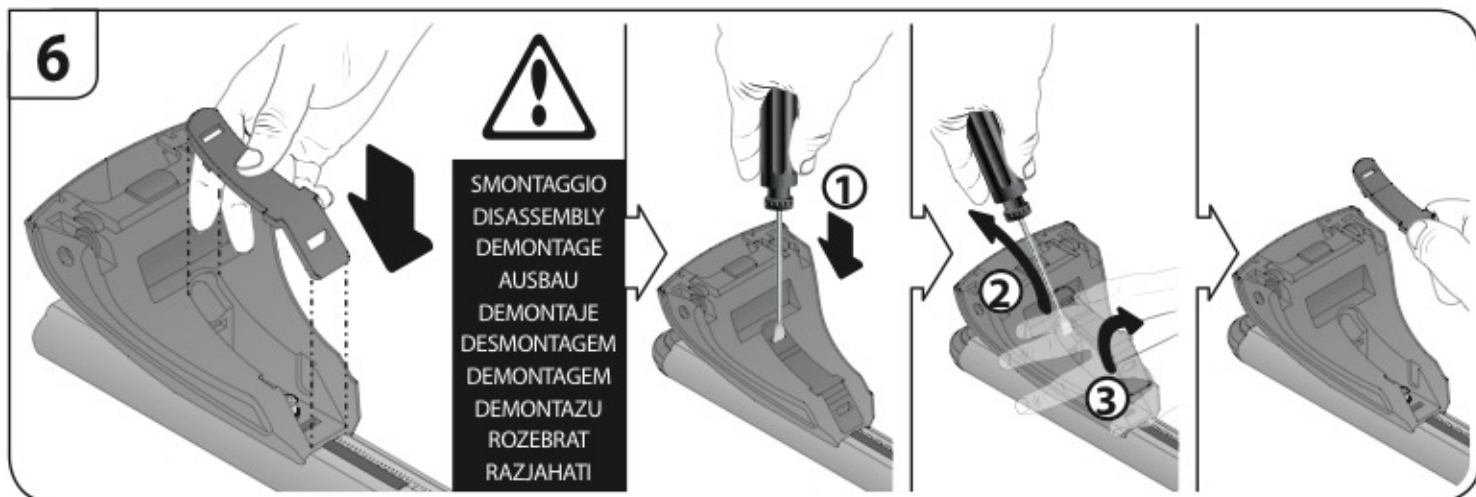

max:
???kg

Safety Regulations

**BMW
SERIE 3
(E90)**

**BMW
SERIE 3
TOURING (no railing)**

3/05 → 1/12

9/05 → 5/12

Art. **N21114**

3A	SERIE 3 (E90)	4	3/05 → 1/12	19,5 (F = 80,5cm)	19 (R = 80cm)
3B	SERIE 3 TOURING (no railing)		9/05 → 5/12	19,5 (F = 80,5cm)	18 (R = 79cm)
				X	Y

8A

BMW SERIE 3 (E90)

8B

BMW SERIE 3 TOURING (no railing)

9

10

11

12