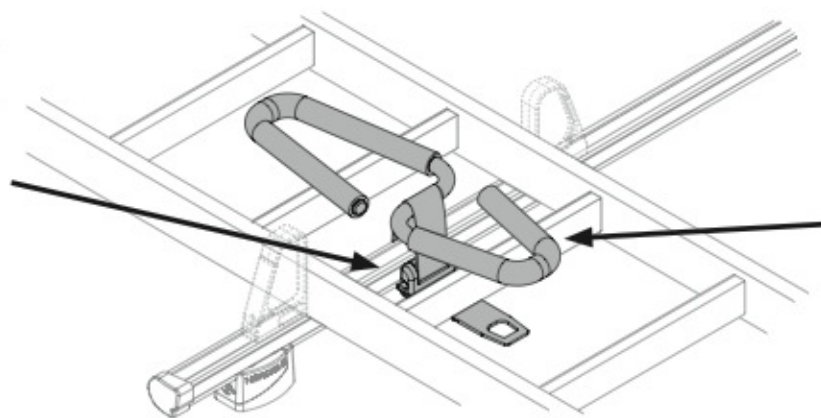

L = 110 cm

SPOILER

LADDER HOLDER STRAPS

N11065

U-5

Acciaio
Steel

Alluminio
Aluminium

LADDER STEP ADAPTER