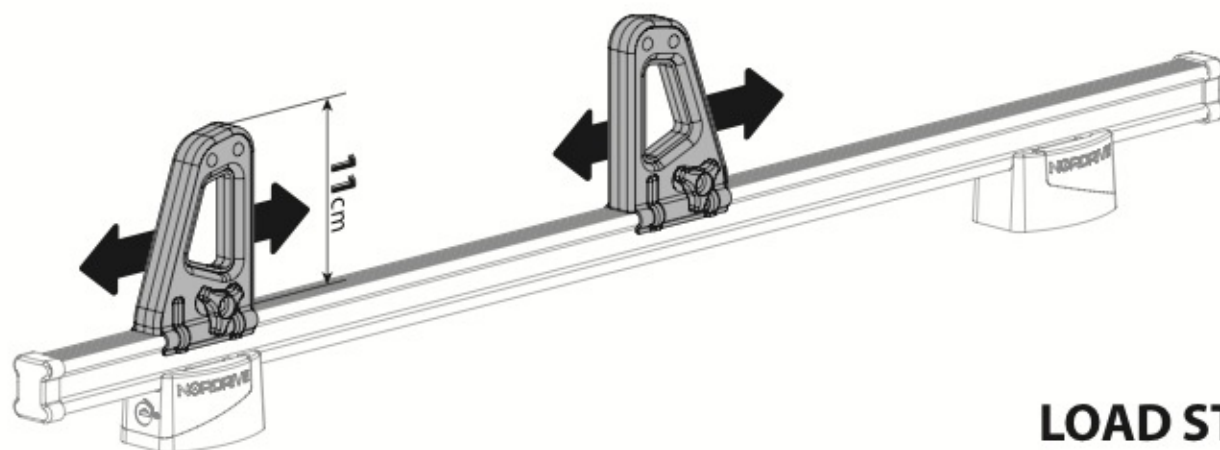

N11000	K-0	L = 64 cm
N11003	K-7	L = 96 cm

LOAD STOPS

N11001 K-1

LOAD STOPS

N11002 K-2

OPTIONALS

Kargo-Plus series

Alluminio / Aluminium