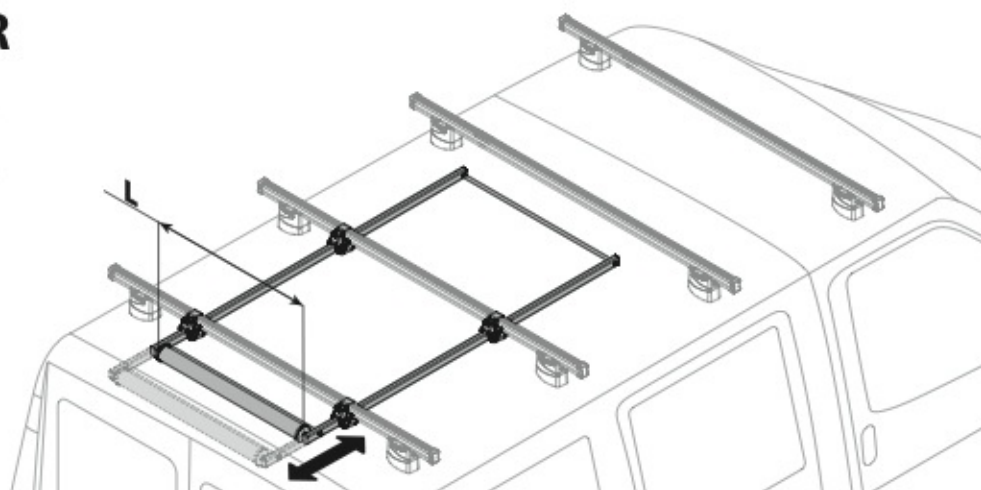

N11021

U-7

L = 96 cm

Acciaio
Steel

Alluminio
Aluminium

NORDRIVE[®]
TRANSPORT SOLUTIONS

is a registered trade mark of
LAMPA S.p.A.
46019 Viadana (MN) ITALY
Ditta certificata UNI EN ISO 9001:2008
www.nordrive.it
www.lampa.it