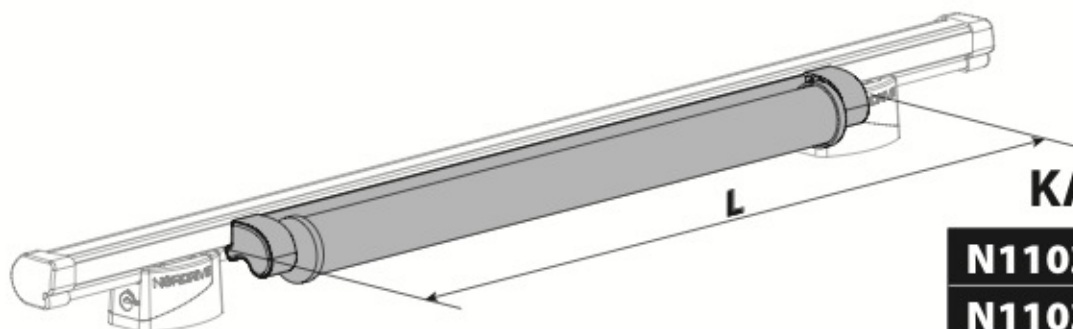

N11000	K-0	L = 64 cm
N11003	K-7	L = 96 cm

LOAD STOPS

N11001 K-1

LOAD STOPS

N11002 K-2

OPTIONALS

Kargo-Plus series

Alluminio / Aluminium