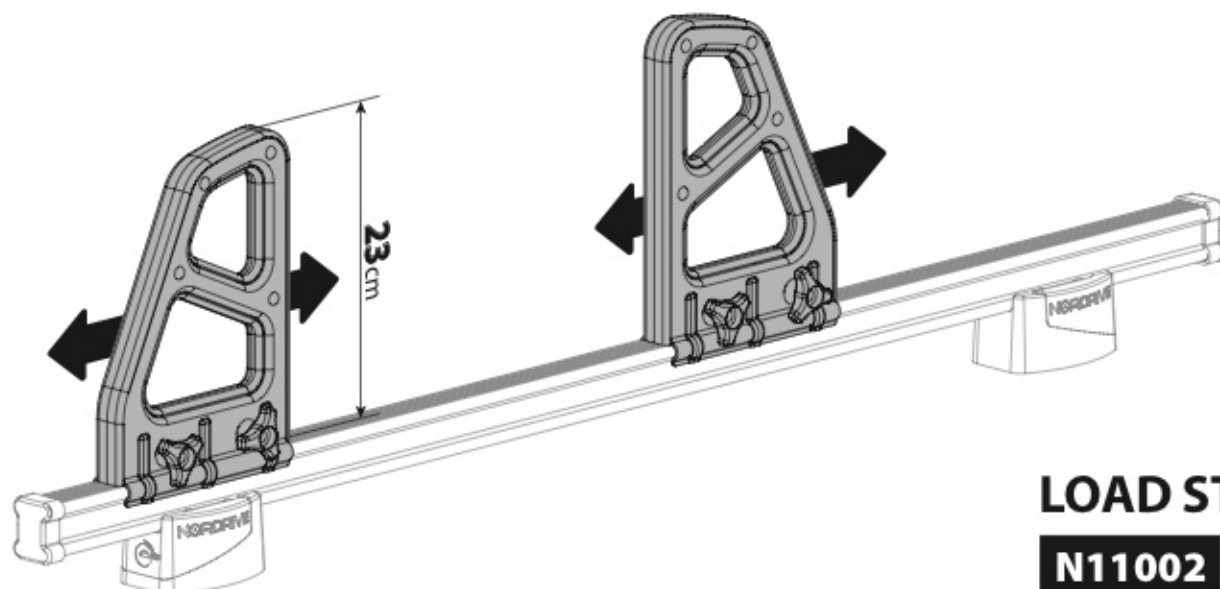

N11000	K-0	L = 64 cm
N11003	K-7	L = 96 cm

LOAD STOPS

N11001 K-1

LOAD STOPS

N11002 K-2

OPTIONALS

Kargo-Plus series

Alluminio / Aluminium