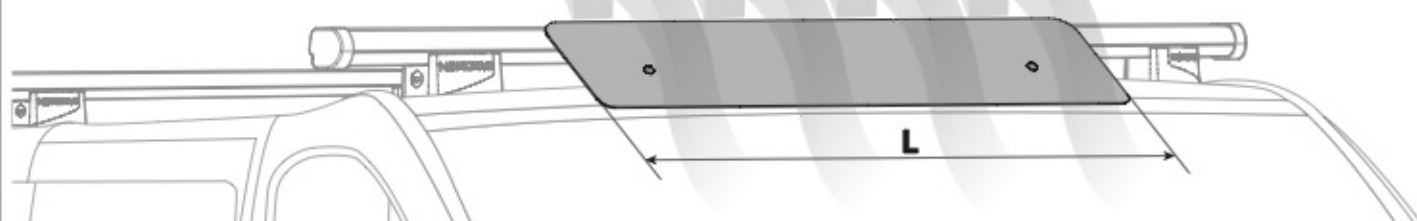

L = 110 cm

SPOILER

LADDER HOLDER STRAPS

N11065

U-5

Acciaio
Steel

Alluminio
Aluminium

LADDER STEP ADAPTER