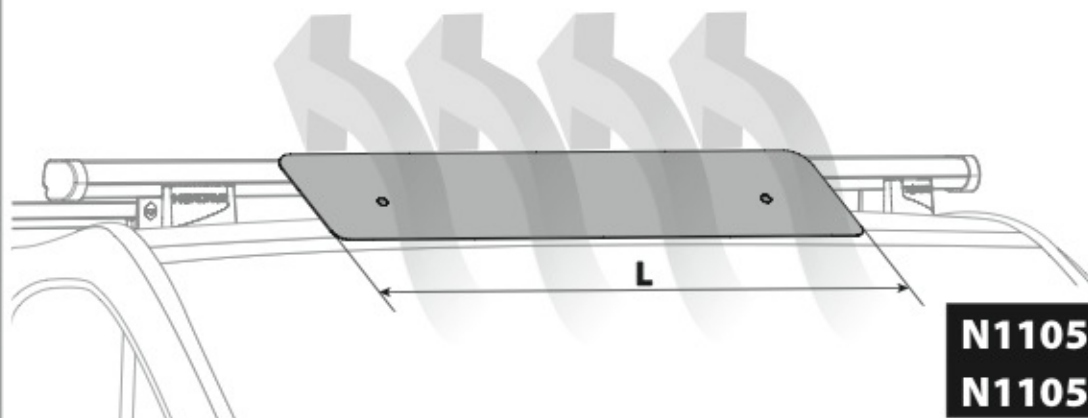

SPOILER

N11057 KP-9 L = 95 cm

N11058 KP-11 L = 110 cm

OPTIONALS PER / FOR / FÜR:

Kargo series

Acciaio / Steel

Kargo-Plus
series

Alluminio / Aluminium