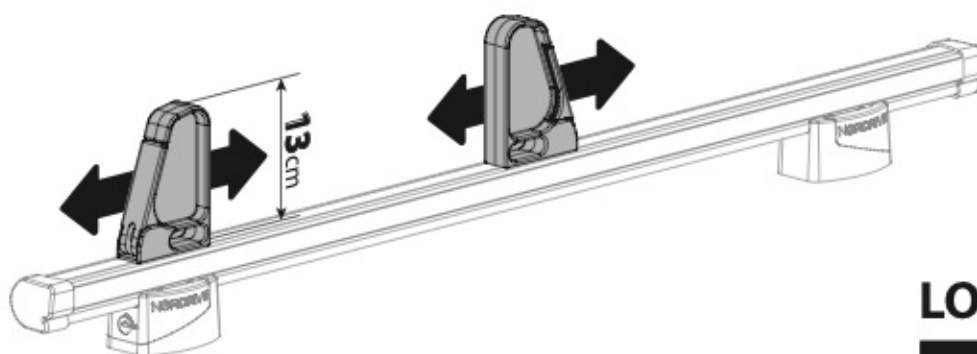

LOAD STOPS

N11031 KP-1