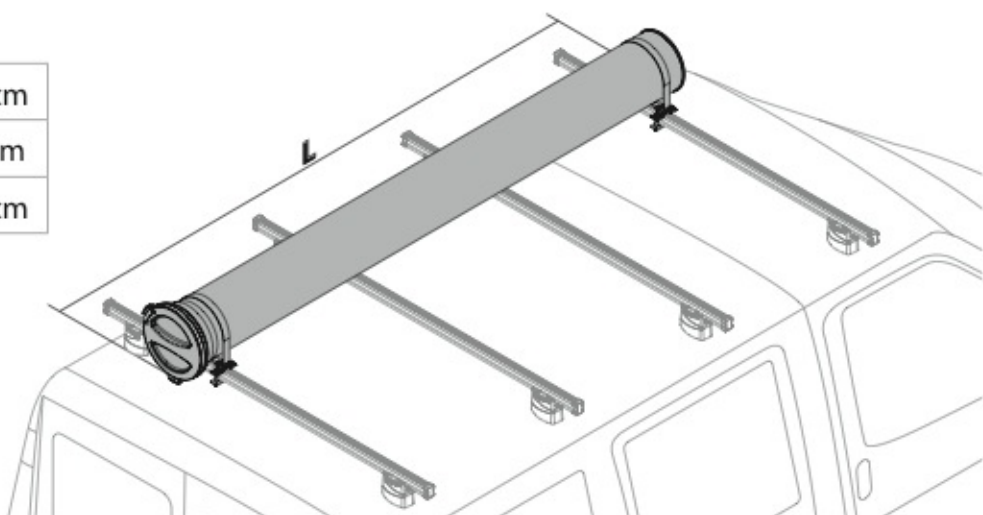

OPTIONALS PER / FOR / FÜR:

Kargo series

Acciaio / Steel

Kargo-Plus
series

Alluminio / Aluminium

KARGO-TUBE

N11050 T200 L = 205 cm

N11051 T300 L = 305 cm

N11052 T400 L = 405 cm

LADDER HOLDER STRAPS

N11065 U-5