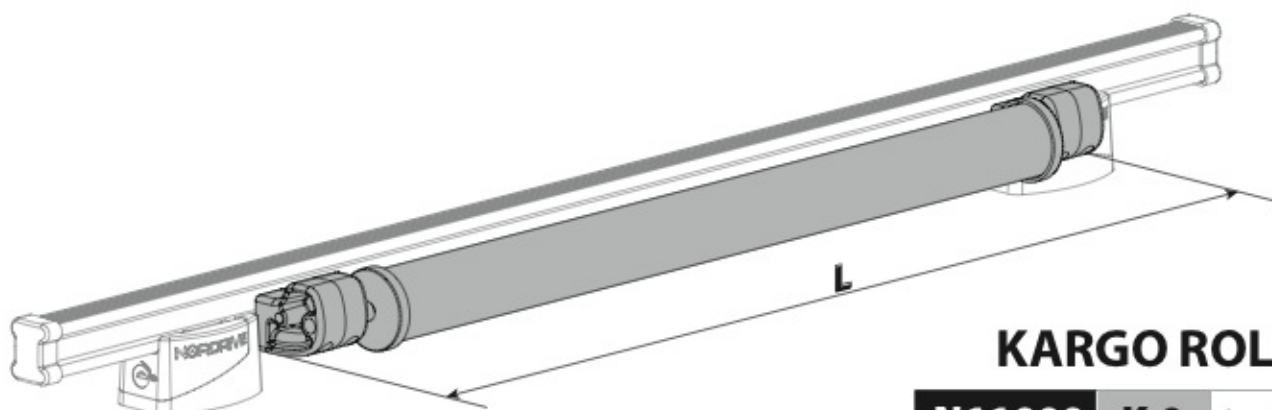

Kargo series

Acciaio / Steel

KARGO ROLLER

N11000	K-0	L = 64 cm
N11003	K-7	L = 96 cm