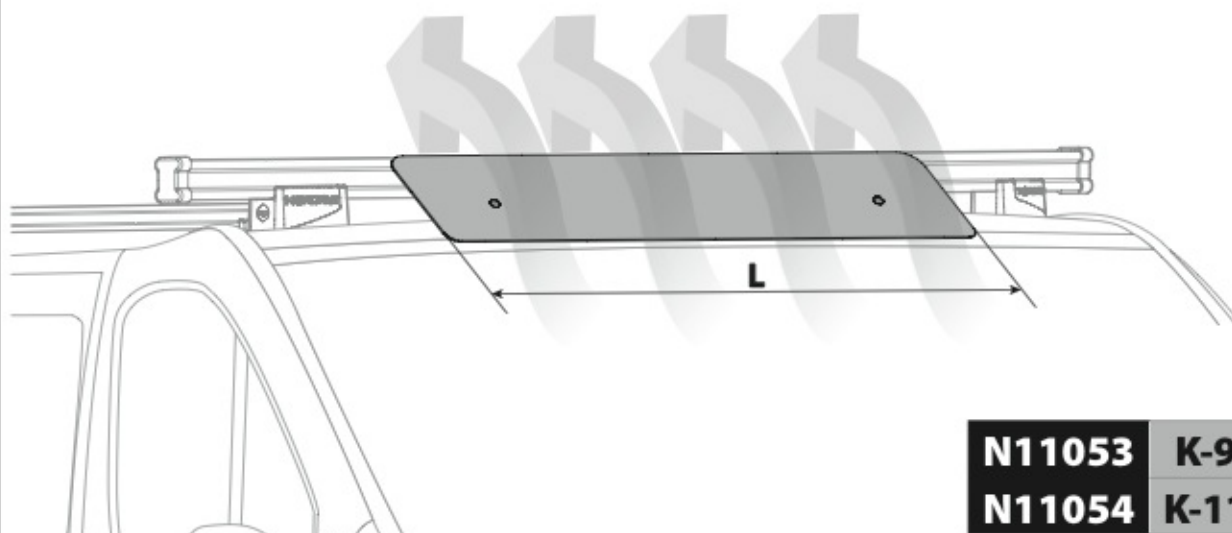

LOAD STOPS

N11001 K-1

LOAD STOPS

N11002 K-2

SPOILER

N11053	K-9	L = 95 cm
N11054	K-11	L = 110 cm

OPTIONALS PER / FOR / FÜR:

Kargo-Plus series