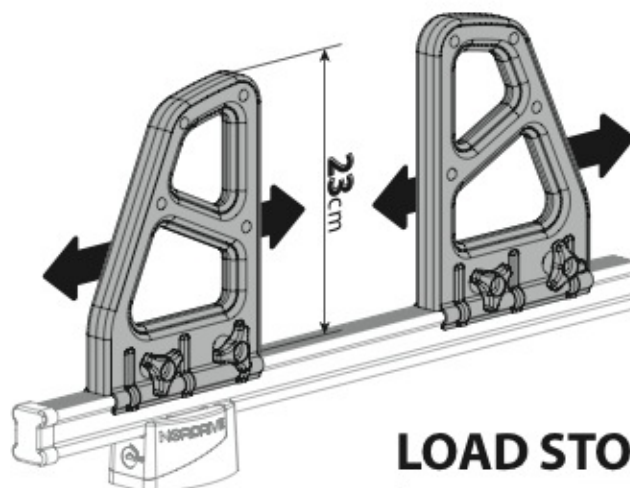

LOAD STOPS

N11001 K-1

LOAD STOPS

N11002 K-2

SPOILER

N11053	K-9	L = 95 cm
N11054	K-11	L = 110 cm

OPTIONALS PER / FOR / FÜR:

Kargo-Plus series