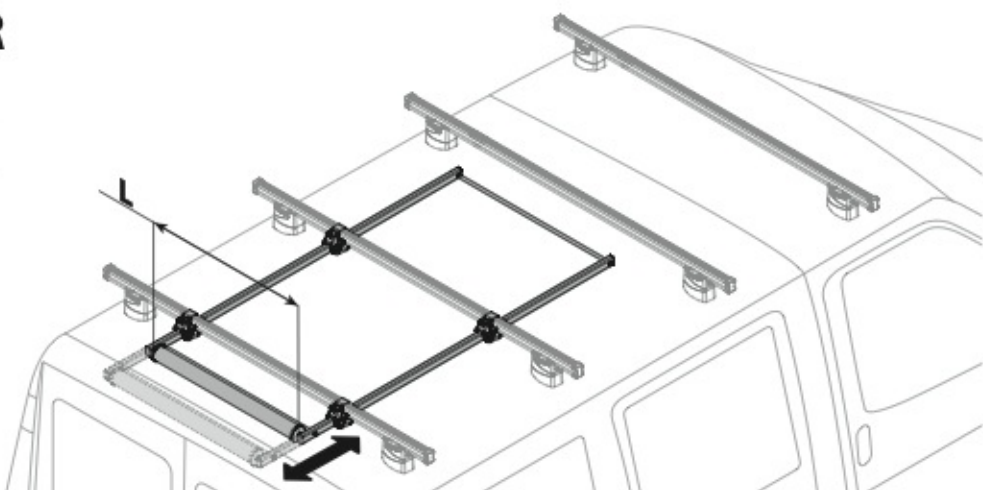

EXTENSION ROLLER

N11020 U-0 L = 64 cm

N11021 U-7 L = 96 cm

NORDRIVE®
TRANSPORT SOLUTIONS

NORDRIVE® is a registered trademark of
LAMPA S.p.A.
Via G. Rossa 53/55, 46019 Viadana (MN) ITALY
Tel. +39 0375 820700
UNI EN ISO 9001:2008 Certified Company
www.nordrive.it
www.lampa.it

91CA0366 r04