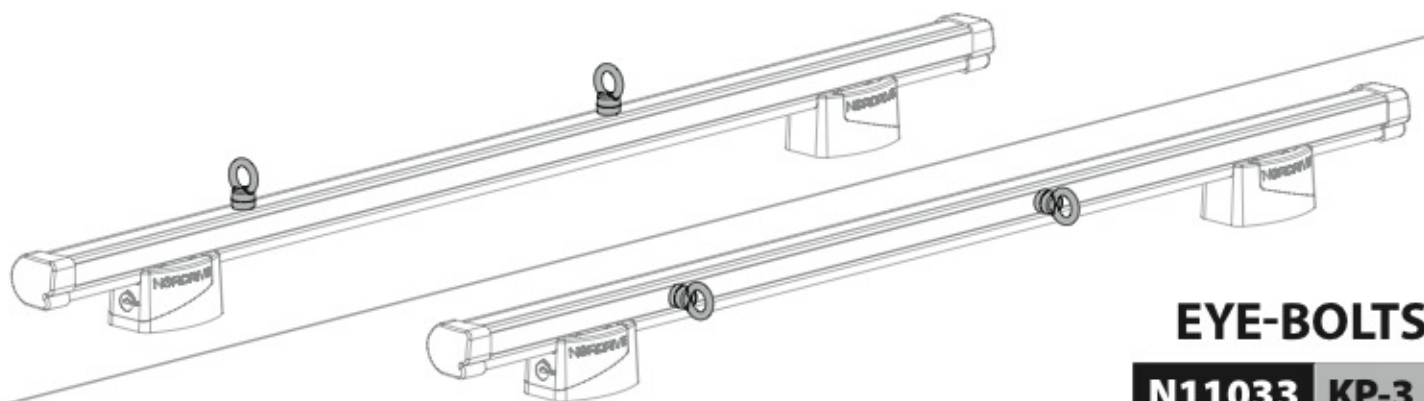

Alluminio / Aluminium

KARGO ROLLER

N11030 KP-0 L = 64 cm

N11034 KP-7 L = 96 cm

LOAD STOPS

N11031 KP-1

EYE-BOLTS

N11033 KP-3