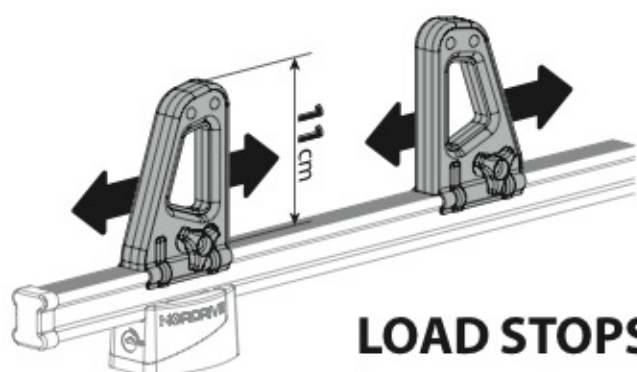

LOAD STOPS

N11001 K-1

LOAD STOPS

N11002 K-2

SPOILER

N11053	K-9	L = 95 cm
N11054	K-11	L = 110 cm

OPTIONALS PER / FOR / FÜR:

Kargo-Plus series