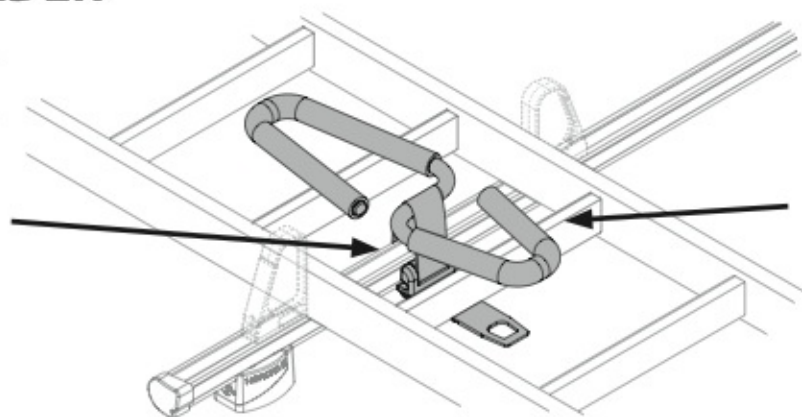

KARGO-TUBE

N11050 T200 L = 205 cm

N11051 T300 L = 305 cm

N11052 T400 L = 405 cm

LADDER HOLDER STRAPS

N11065 U-5

LADDER STEP ADAPTER

N11067 U-6