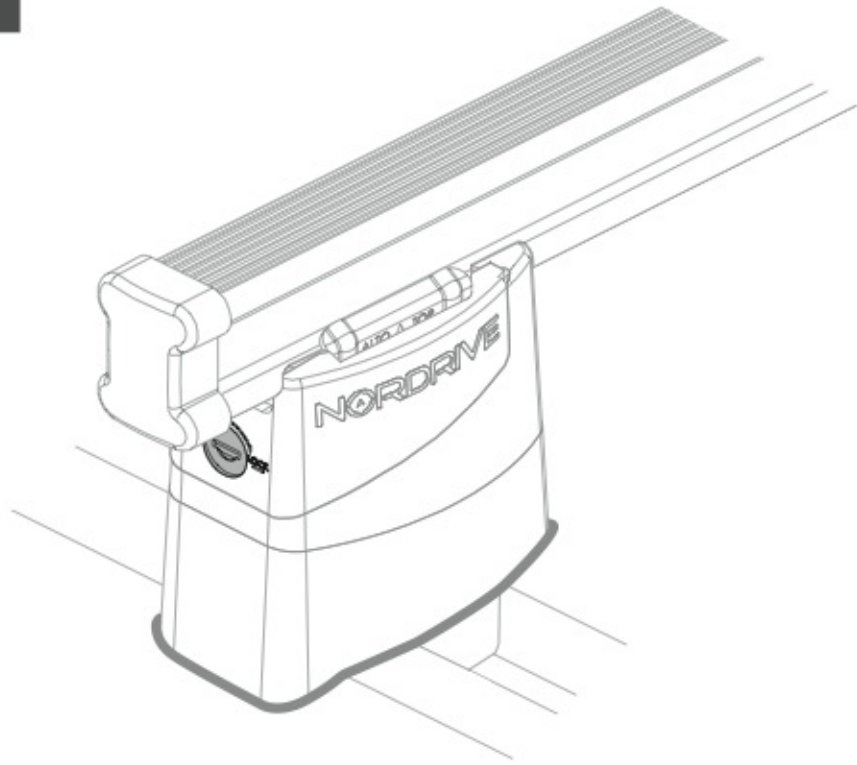

OPTIONALS

Kargo series

Acciaio / Steel

KARGO ROLLER

N11000	K-0	L = 64 cm
N11003	K-7	L = 96 cm

LOAD STOPS

N11001 K-1

LOAD STOPS