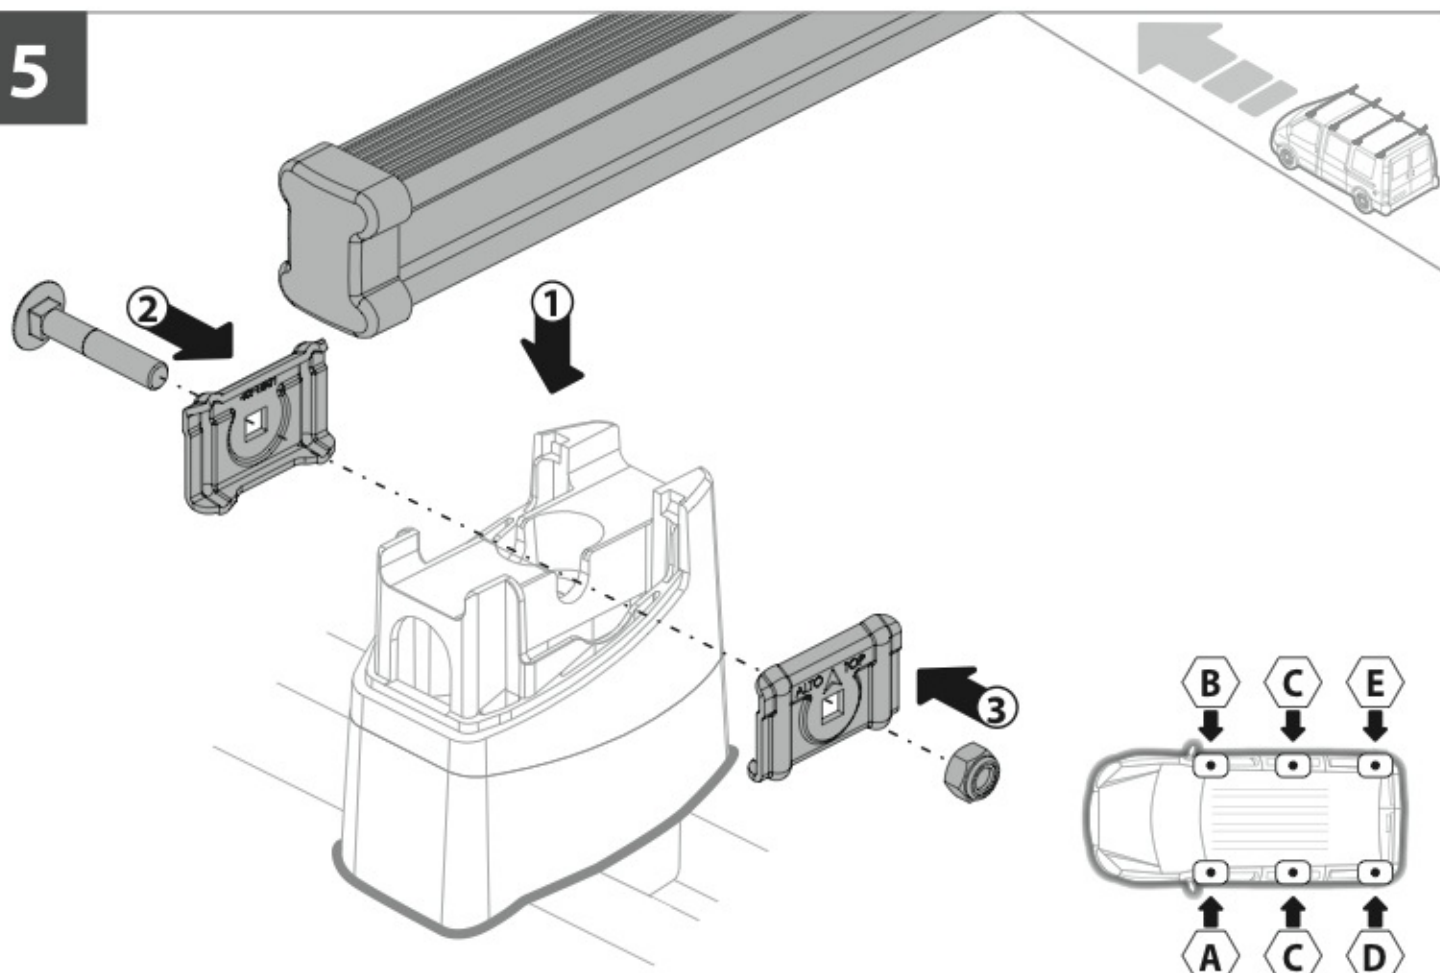

Kargo series

Acciaio / Steel

4

Kargo-Plus series

Alluminio / Aluminium

1

2

5