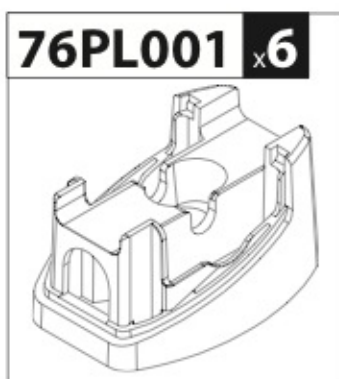

NORDRIVE[®]
TRANSPORT SOLUTIONS

max:
???kg

NORDRIVE®

TRANSPORT SOLUTIONS

Art. **N30183**

40FE001 x12

60BQ8045 x6

62BB0800 x6