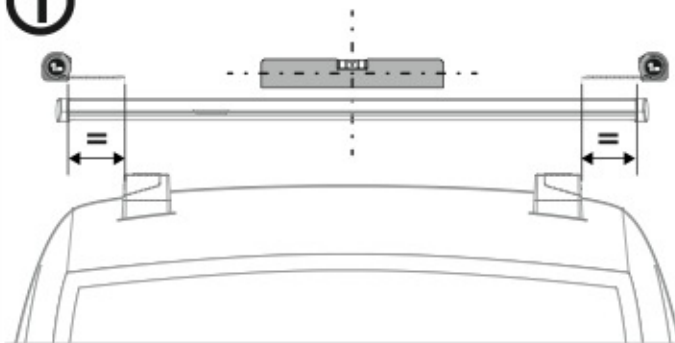

Kargo-Plus series

Alluminio / Aluminium

1