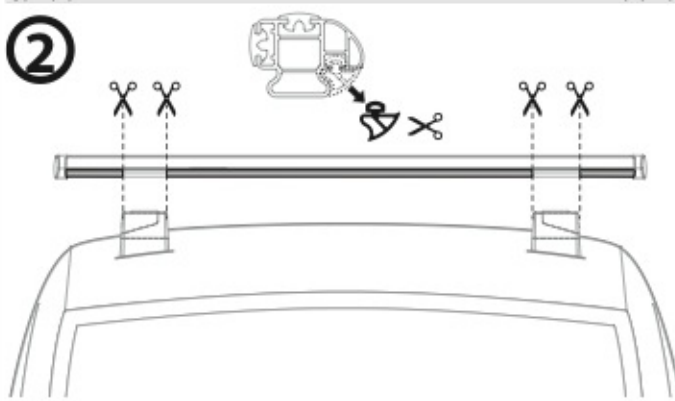

Kargo series

Acciaio / Steel

4

Kargo-Plus series

Alluminio / Aluminium

1

2

5