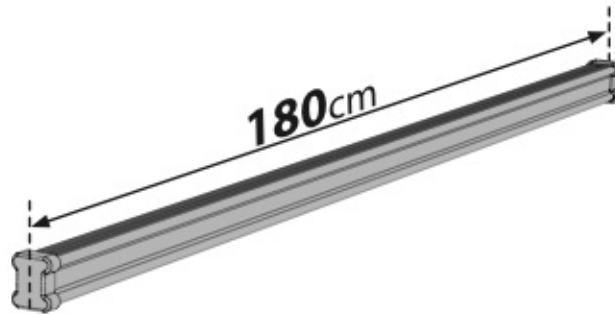

Kargo series

Acciaio / Steel

Art. **N10015** x4