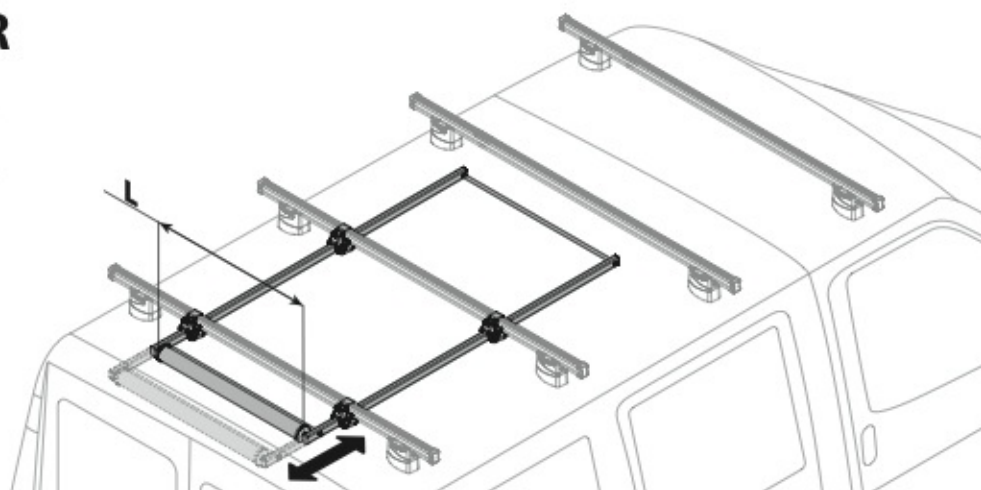

EXTENSION ROLLER

N11020

U-0

L = 64 cm

N11021

U-7

L = 96 cm

Acciaio
Steel

Alluminio
Aluminium

NORDRIVE®
TRANSPORT SOLUTIONS

is a registered trade mark of
LAMPA S.p.A.
46019 Viadana (MN) ITALY
Ditta certificata UNI EN ISO 9001:2008
www.nordrive.it
www.lampa.it

91CA0332 r03