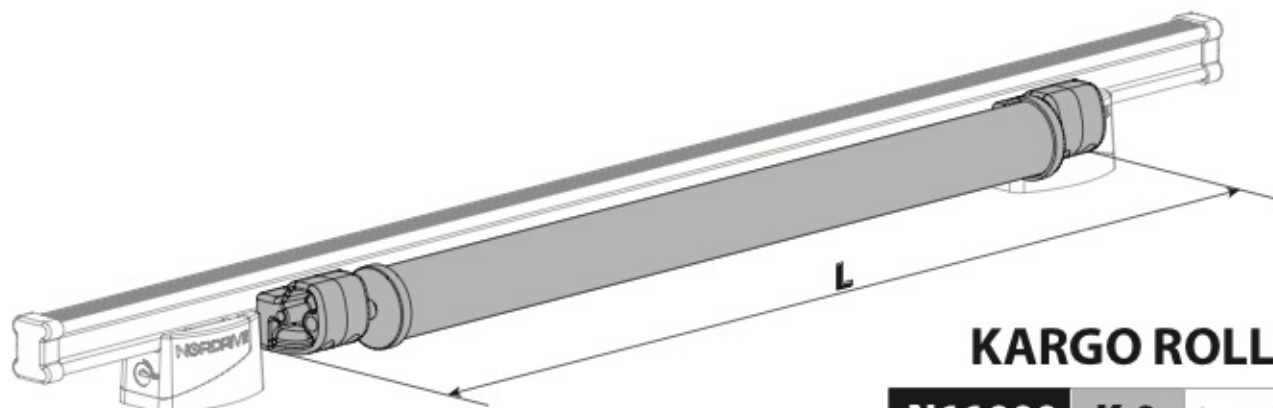

OPTIONALS

Kargo series

Acciaio / Steel

KARGO ROLLER

N11000	K-0	L = 64 cm
N11003	K-7	L = 96 cm

LOAD STOPS

N11001 K-1

LOAD STOPS