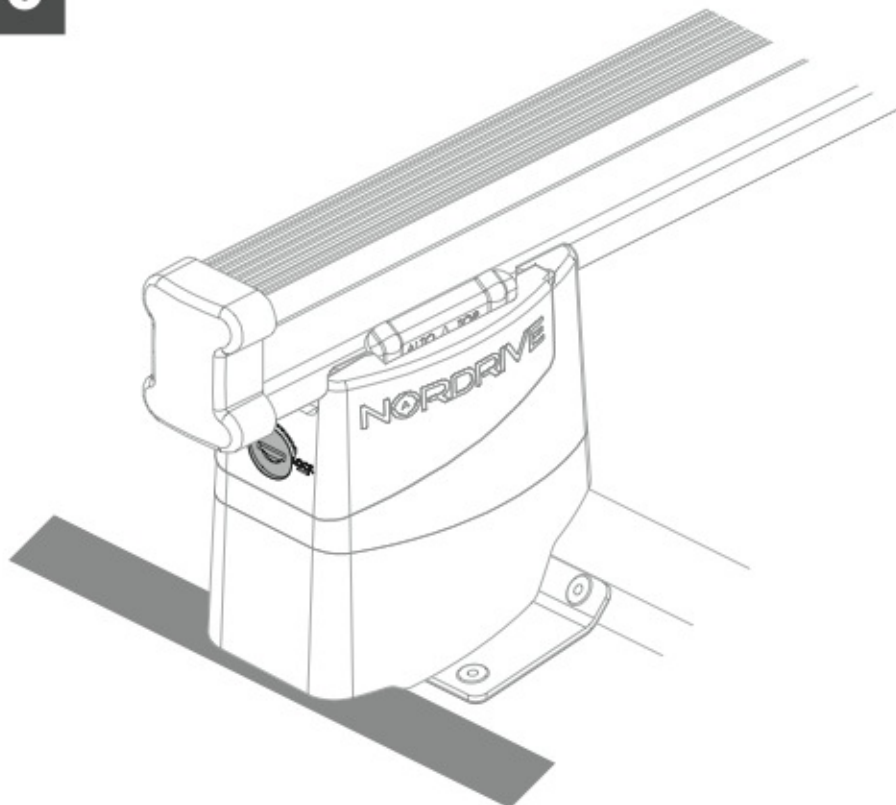

OPTIONALS

Kargo series

Acciaio / Steel

KARGO ROLLER

N11000	K-0	L = 64 cm
N11003	K-7	L = 96 cm

LOAD STOPS

N11001 K-1

LOAD STOPS