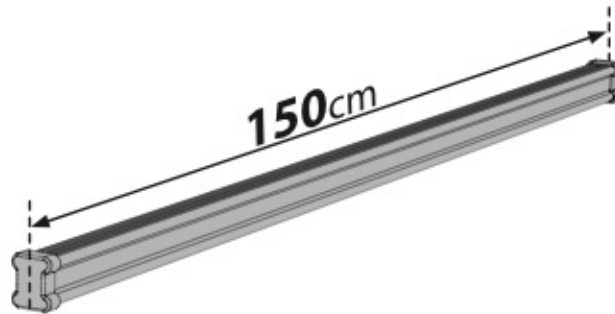

Art. **N10010** x3

Kargo series

Acciaio / Steel