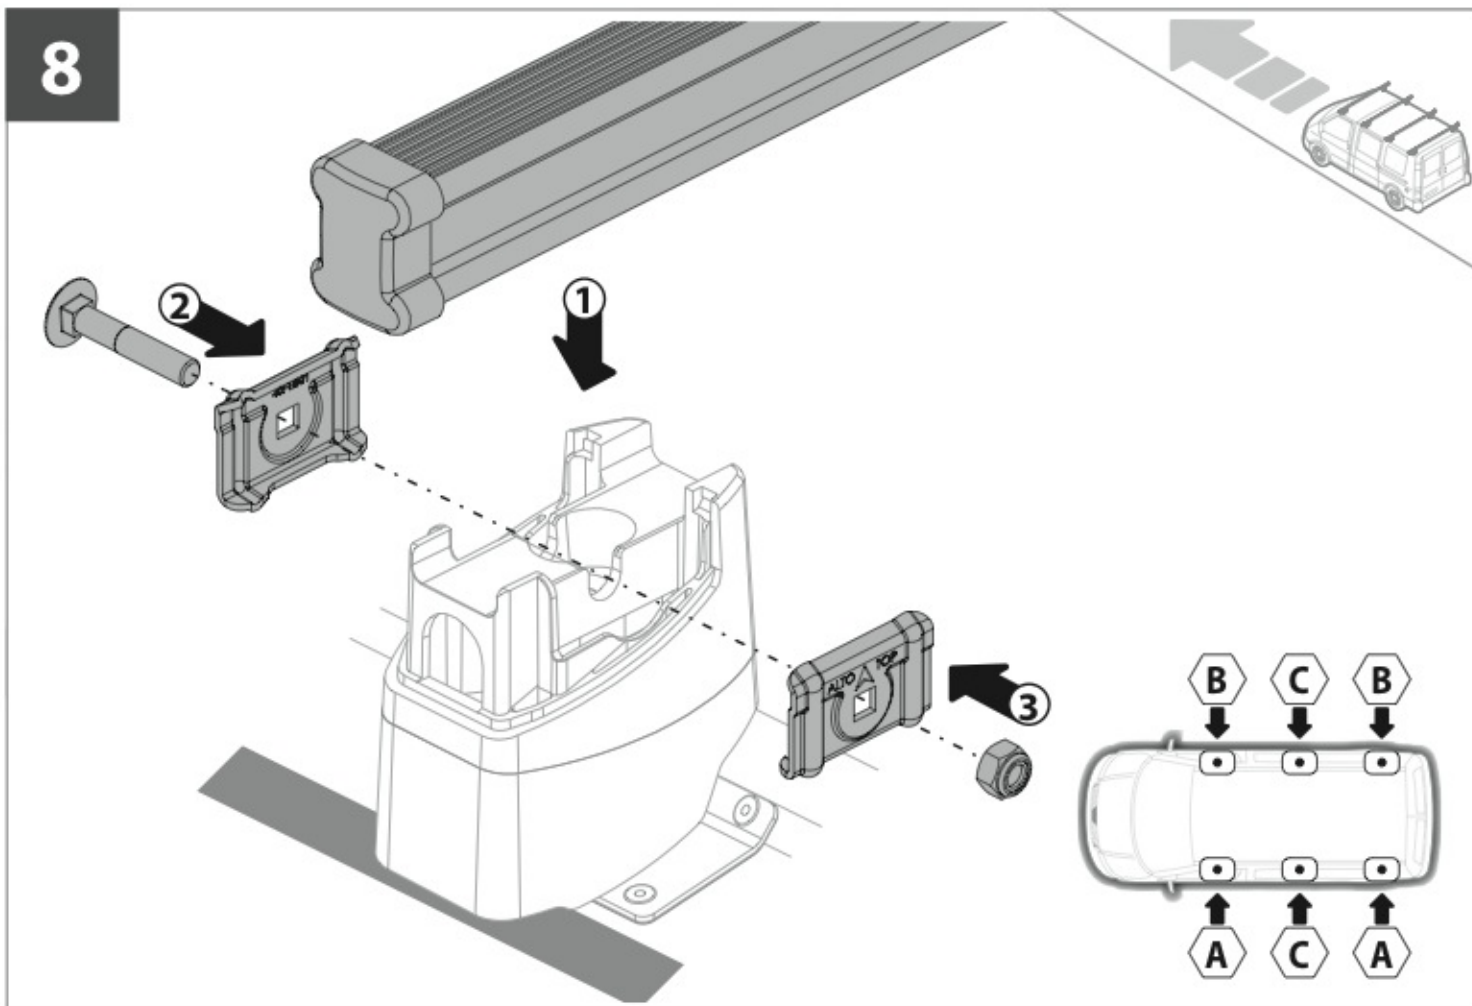

Kargo series

Acciaio / Steel

7

Kargo-Plus series

Alluminio / Aluminium

1

2

8