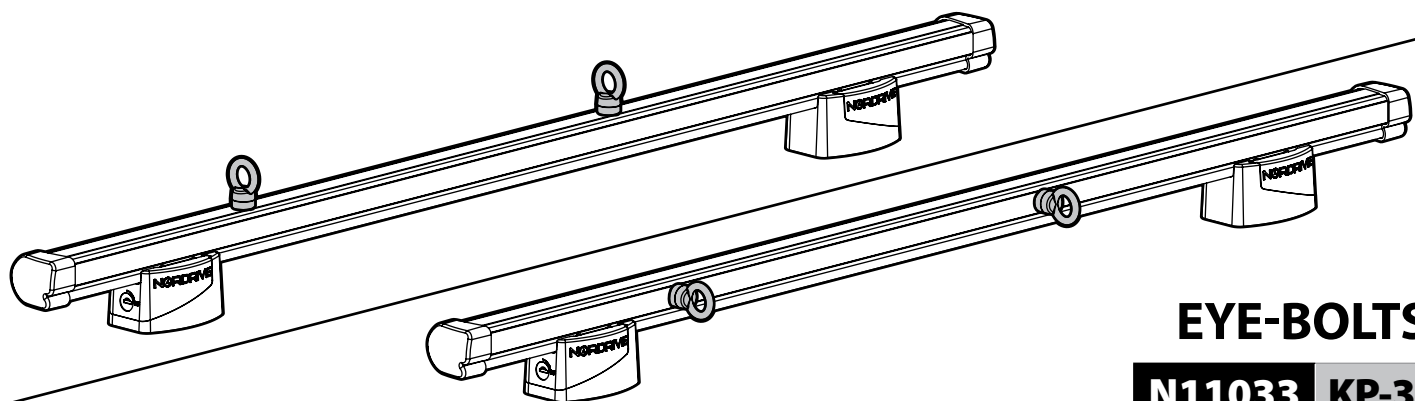

Alluminio / Aluminium

KARGO ROLLER

N11030 KP-0 L = 64 cm

N11034 KP-7 L = 96 cm

LOAD STOPS

N11031 KP-1

EYE-BOLTS

N11033 KP-3