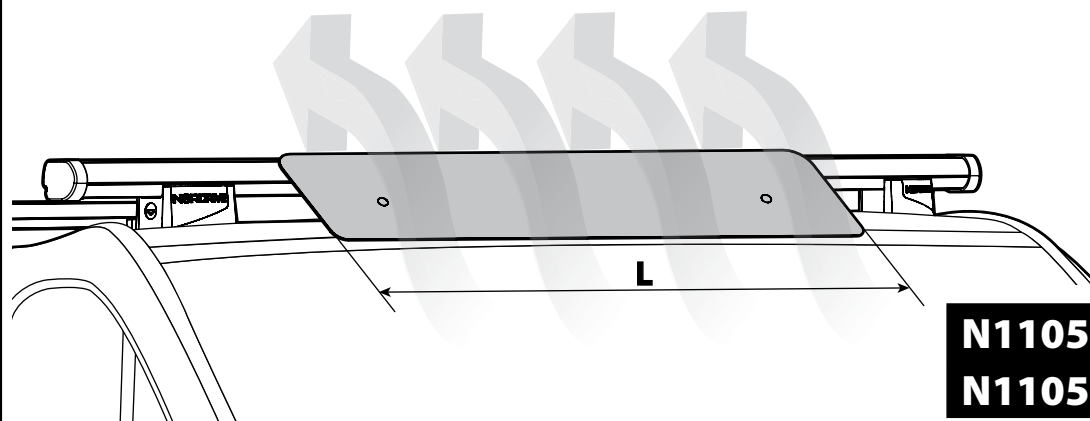

SPOILER

N11057 KP-9 L = 95 cm

N11058 KP-11 L = 110 cm

OPTIONALS PER / FOR / FÜR:

Kargo series

Acciaio / Steel

Kargo-Plus
series

Alluminio / Aluminium