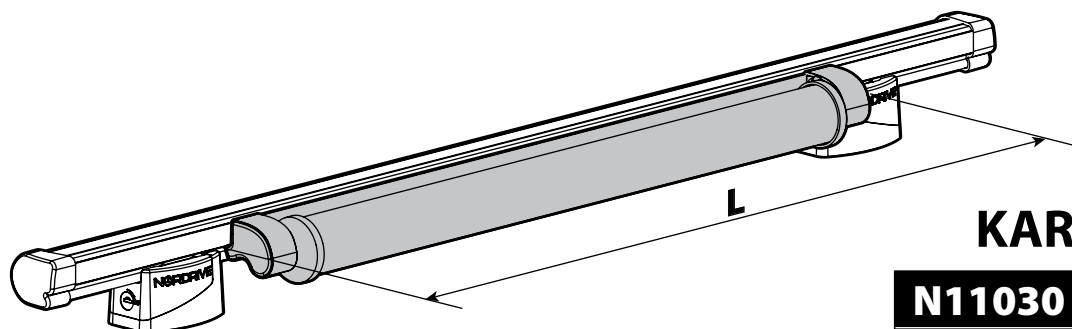

OPTIONALS PER / FOR / FÜR:

Kargo-Plus series

Alluminio / Aluminium

KARGO ROLLER

N11030 KP-0 L = 64 cm

N11034 KP-7 L = 96 cm