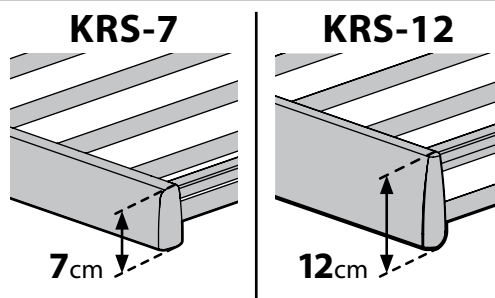

KRS-7

KRS-12

- ☐ CESTE PORTATUTTO KRS-7 / KRS-12
- ☒ KRS-7 / KRS-12 VAN ROOF RACKS
- ☐ GALERIE KRS-7 / KRS-12
- ☐ DACHKÖRBEIN KRS-7 / KRS-12
- ☐ BACAS KRS-7 / KRS-12

NORDRIVE®

TRANSPORT SOLUTIONS