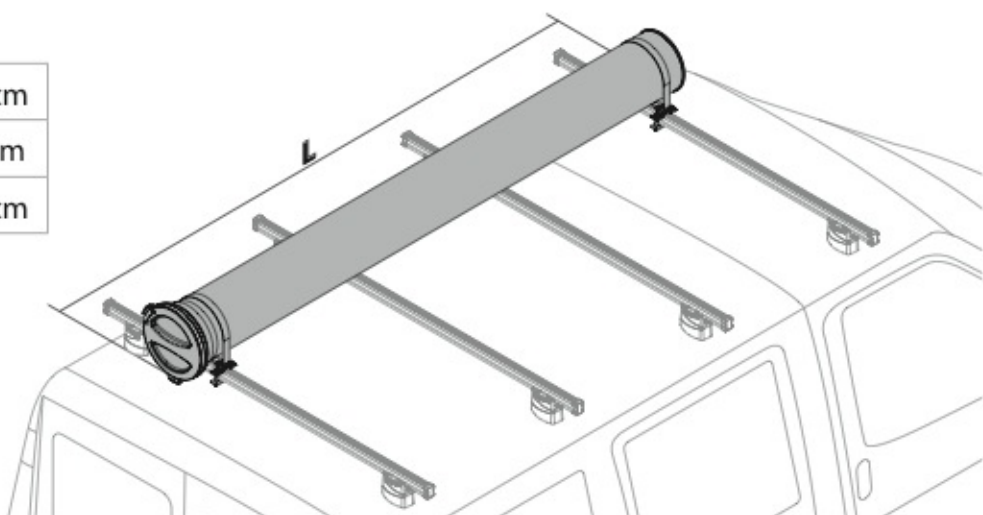

N11050 T200 L = 205 cm

N11051 T300 L = 305 cm

N11052 T400 L = 405 cm

LADDER HOLDER STRAPS

N11065 U-5

LADDER STEP ADAPTER

N11067 U-6

EXTENSION ROLLER