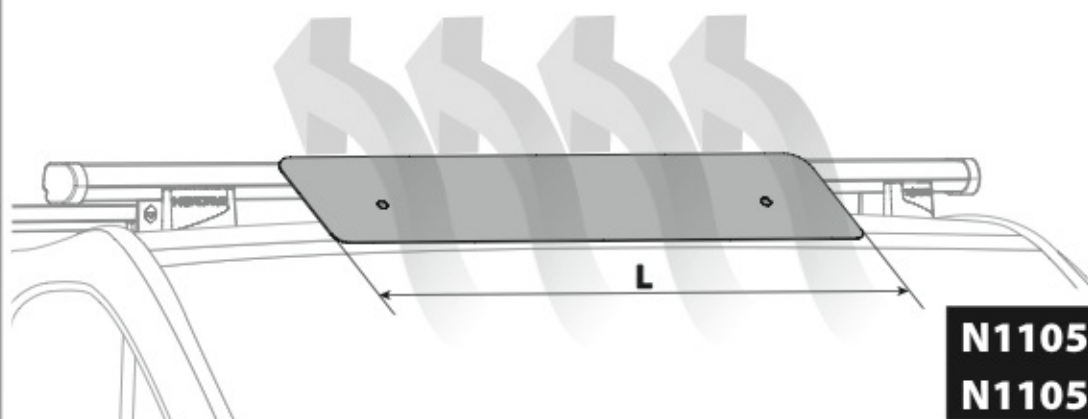

KARGO ROLLER

N11030 KP-0 L = 64 cm

N11034 KP-7 L = 96 cm

LOAD STOPS

N11031 KP-1

EYE-BOLTS

N11033 KP-3

SPOILER