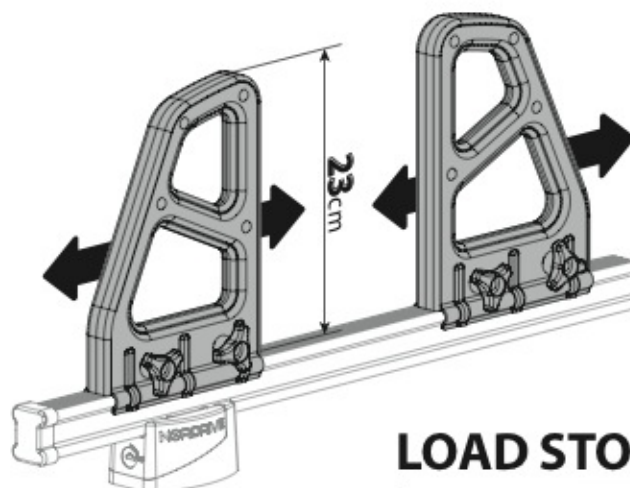

N11001 K-1

LOAD STOPS

N11002 K-2

SPOILER

N11053	K-9	L = 95 cm
N11054	K-11	L = 110 cm

OPTIONALS PER / FOR / FÜR:

Kargo-Plus series

Alluminio / Aluminium