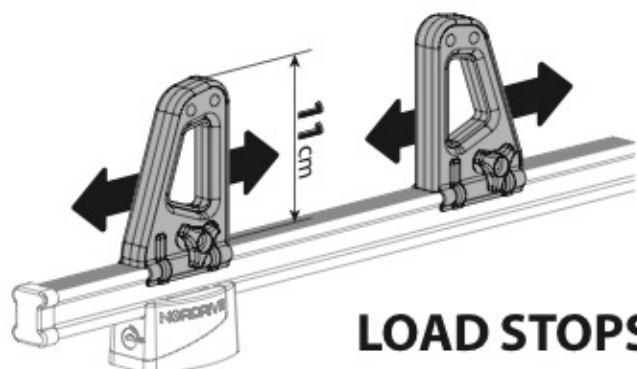

LOAD STOPS

N11001 K-1