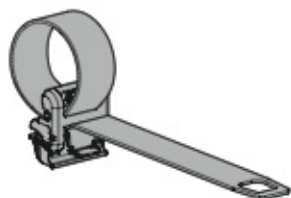

N11050 T200 L = 205 cm

N11051 T300 L = 305 cm

N11052 T400 L = 405 cm

LADDER HOLDER STRAPS

N11065 U-5

LADDER STEP ADAPTER

N11067 U-6

EXTENSION ROLLER