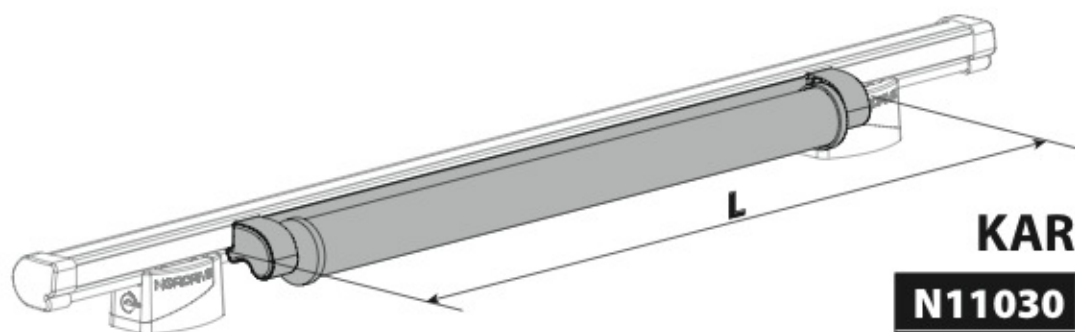

N11001 K-1

LOAD STOPS

N11002 K-2

SPOILER

N11053	K-9	L = 95 cm
N11054	K-11	L = 110 cm

OPTIONALS PER / FOR / FÜR:

Kargo-Plus series

Alluminio / Aluminium