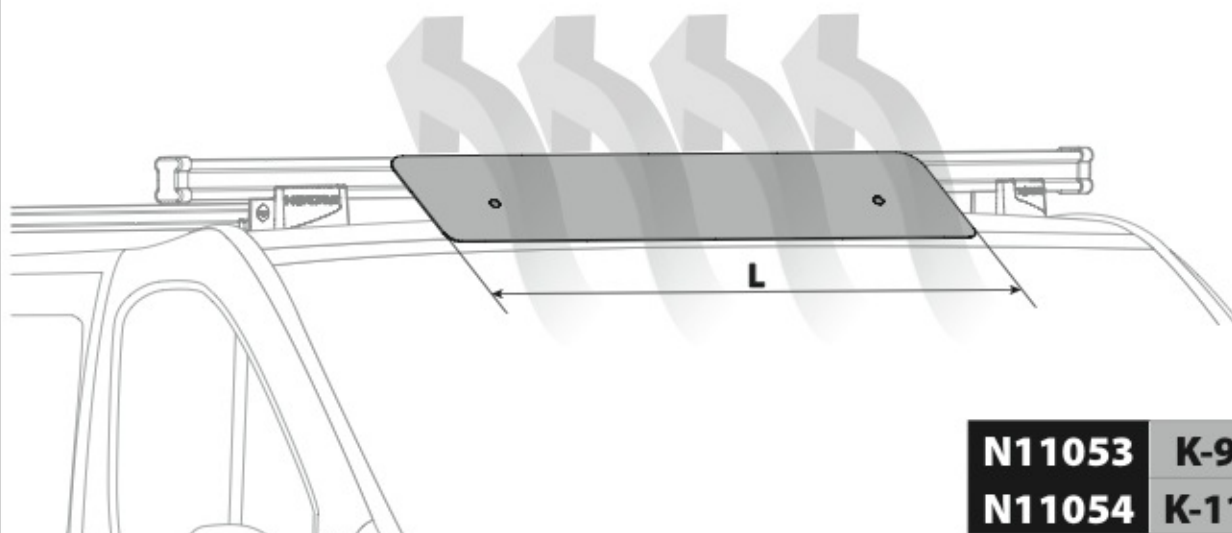

N11001 K-1

LOAD STOPS

N11002 K-2

SPOILER

N11053	K-9	L = 95 cm
N11054	K-11	L = 110 cm

OPTIONALS PER / FOR / FÜR:

Kargo-Plus series

Alluminio / Aluminium