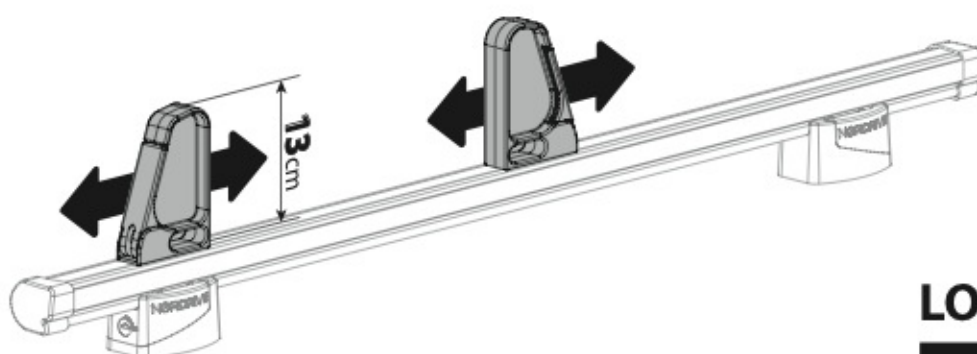

LOAD STOPS

N11031 KP-1