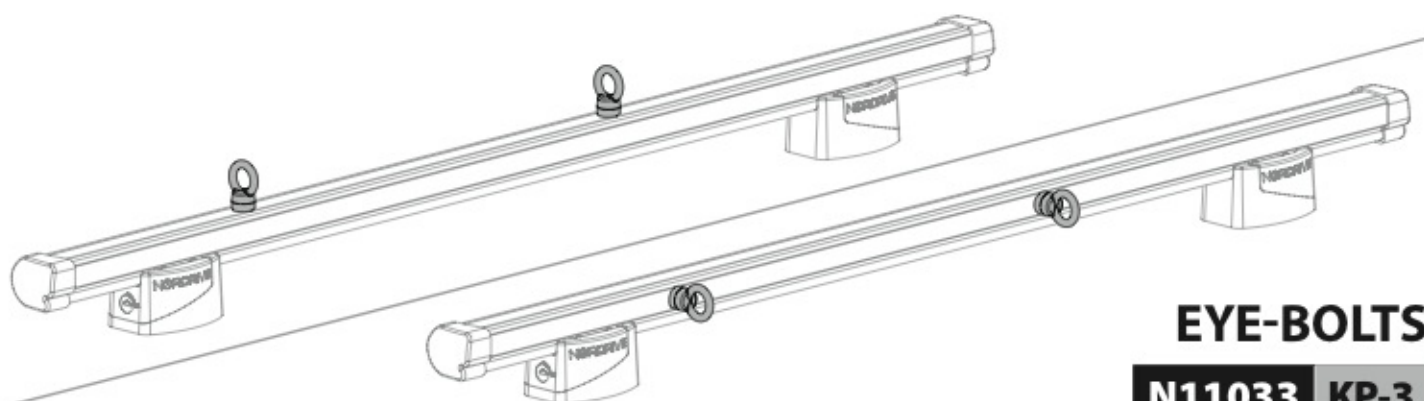

EYE-BOLTS

N11033 KP-3