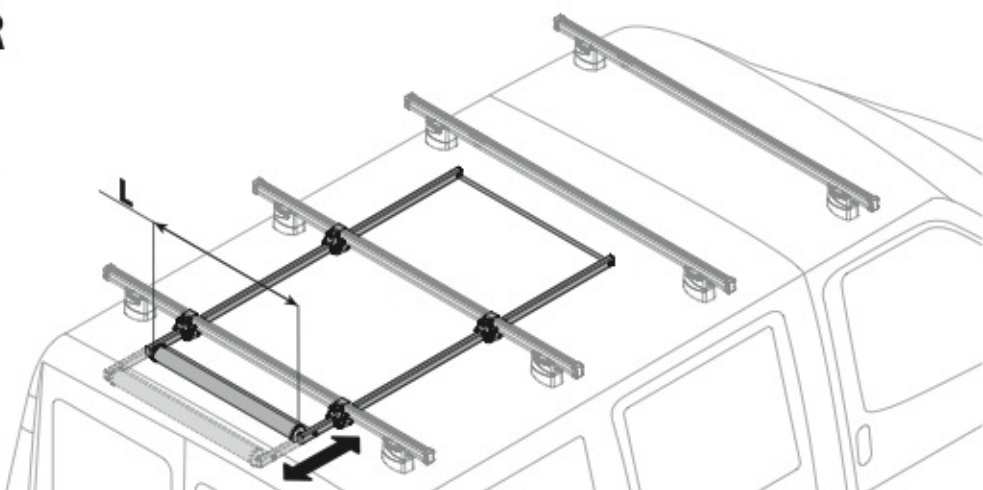

EXTENSION ROLLER

N11020 U-0 L = 64 cm

N11021 U-7 L = 96 cm

NORDRIVE®
TRANSPORT SOLUTIONS

is a registered trade mark of
LAMPA S.p.A.
46019 Viadana (MN) ITALY
Ditta certificata UNI EN ISO 9001:2008
www.nordrive.it
www.lampa.it