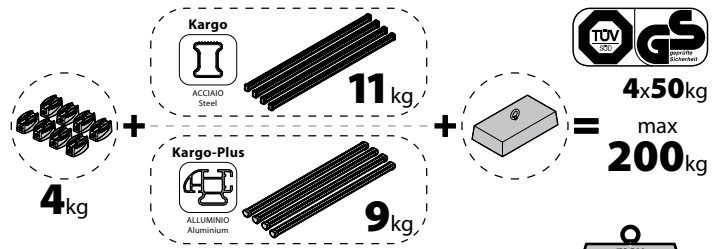

! max ???kg

4 = Art. N30372 x 2
bars