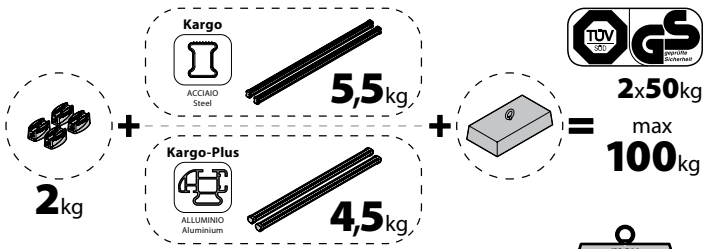

80GO027B

x4

60RO004

x1

72FE0001

x1

72FE0002

2 = Art. N30372 x 1
bars