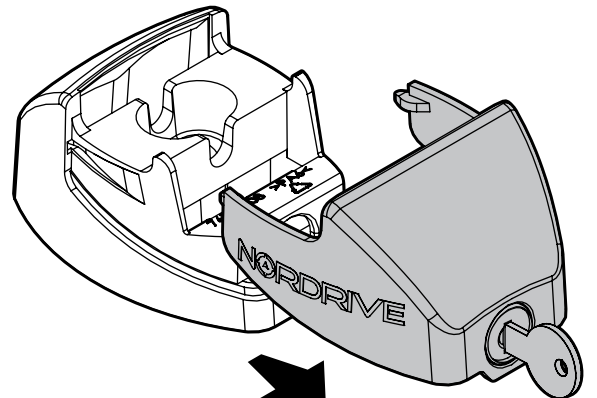

NORDRIVE®

TRANSPORT SOLUTIONS

Art. **N30372**