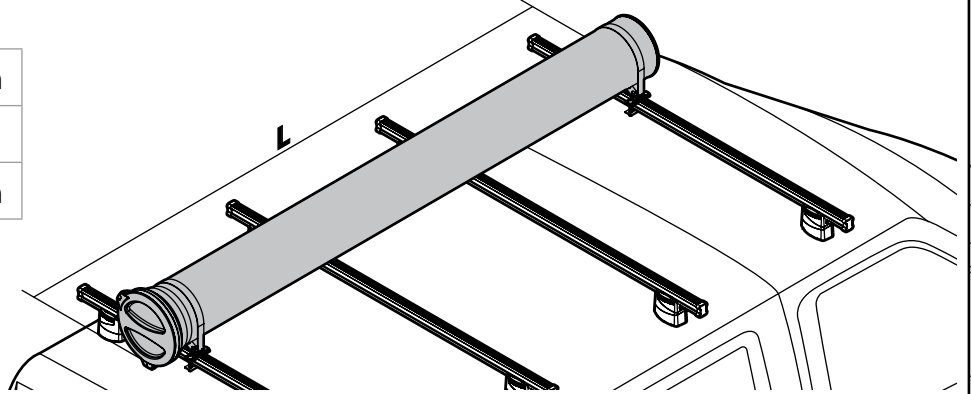

Kargo series

Acciaio / Steel

Kargo-Plus series

Alluminio / Aluminium

KARGO-TUBE

N11050	T200	L = 205 cm
N11051	T300	L = 305 cm
N11052	T400	L = 405 cm

LADDER HOLDER STRAPS

N11065 U-5