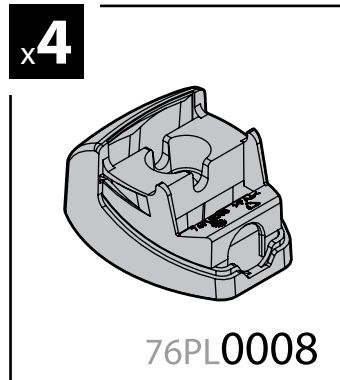

NORDRIVE®

TRANSPORT SOLUTIONS

Art. **N30372**