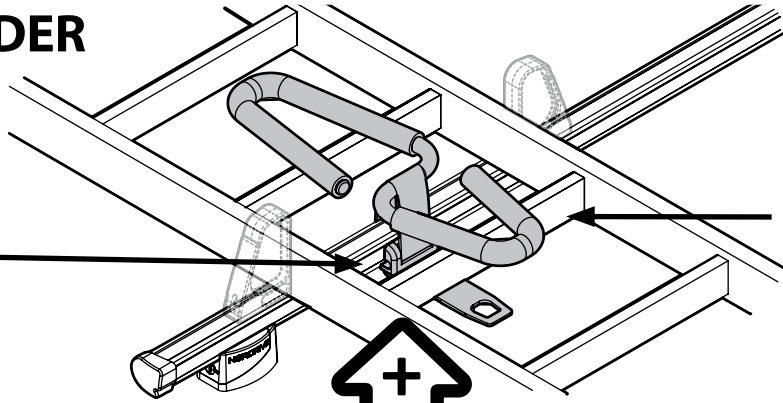

Kargo series

Acciaio / Steel

Kargo-Plus series

Alluminio / Aluminium

KARGO-TUBE

N11050	T200	L = 205 cm
N11051	T300	L = 305 cm
N11052	T400	L = 405 cm

LADDER HOLDER STRAPS

N11065 U-5