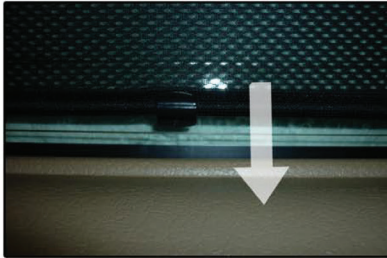

TAILGATE SHADE INSTALLATION