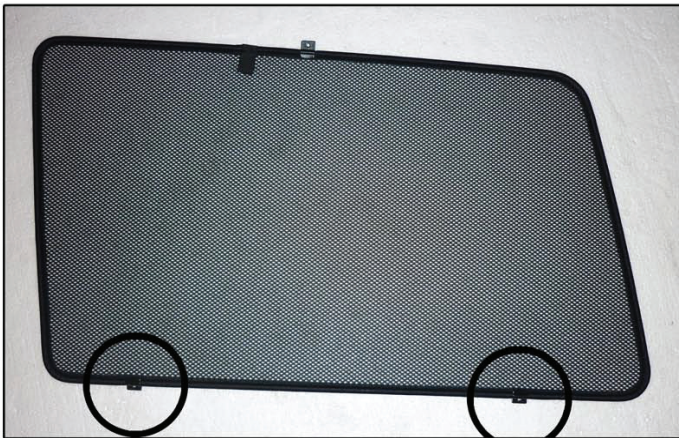

NISSAN TERRANO 5DR
NIS-TERR-5-A

SIDE SHADE INSTALLATION

Installation

NISSAN TERRANO 5DR
NIS-TERR-5-A

SIDE SHADE INSTALLATION

Installation

NISSAN TERRANO 5DR
NIS-TERR-5-A

SIDE SHADE INSTALLATION

Installation

NISSAN TERRANO 5DR
NIS-TERR-5-A

SIDE SHADE INSTALLATION

X2

Installation

NISSAN TERRANO 5DR
NIS-TERR-5-A

PORT SHADE INSTALLATION

Installation