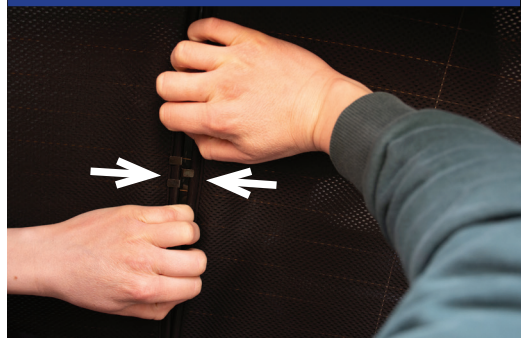

Installation

PEUGEOT 2008 5DR
PEU-2008-5-A

Tailgate Shade Installation

STEP 7

STEP 8

STEP 9

STEP 10

STEP 11