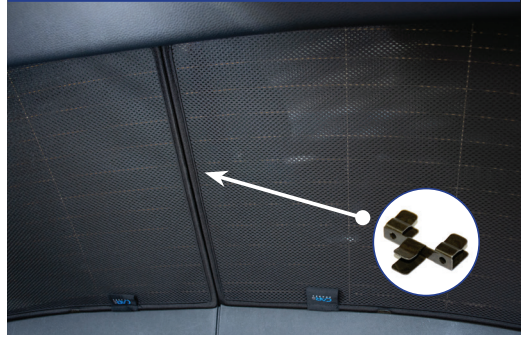

Installation

PEUGEOT 2008 5DR
PEU-2008-5-A

Tailgate Shade Installation

STEP 7

STEP 8

STEP 9

STEP 10

STEP 11