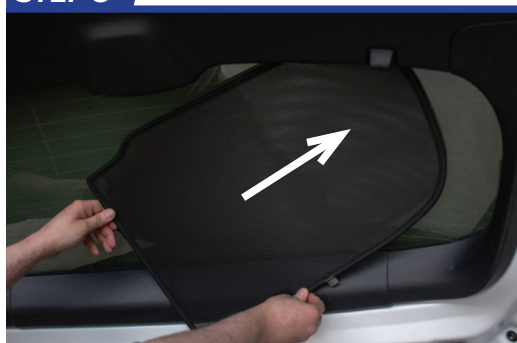

Installation

PEUGEOT 2008 5DR
PEU-2008-5-A

Components Needed

Tailgate Shade Installation

STEP 1

STEP 2

STEP 3

STEP 4

STEP 5

STEP 6

Repeat this whole process for the other side.