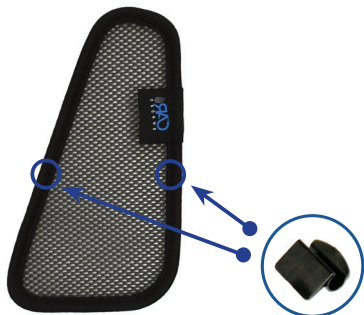

Installation

PEUGEOT 2008 5DR
PEU-2008-5-A

Side Shade Installation

STEP 7

STEP 8

STEP 9

STEP 10

STEP 11

STEP 12

Repeat this whole process for the other side.

Installation

PEUGEOT 2008 5DR
PEU-2008-5-A

Components Needed

Port Shades

CL-M02 x 4

Port Shade Installation

STEP 1

STEP 2

STEP 3

STEP 4

STEP 5

STEP 6

Repeat this whole process for the other side.

Installation