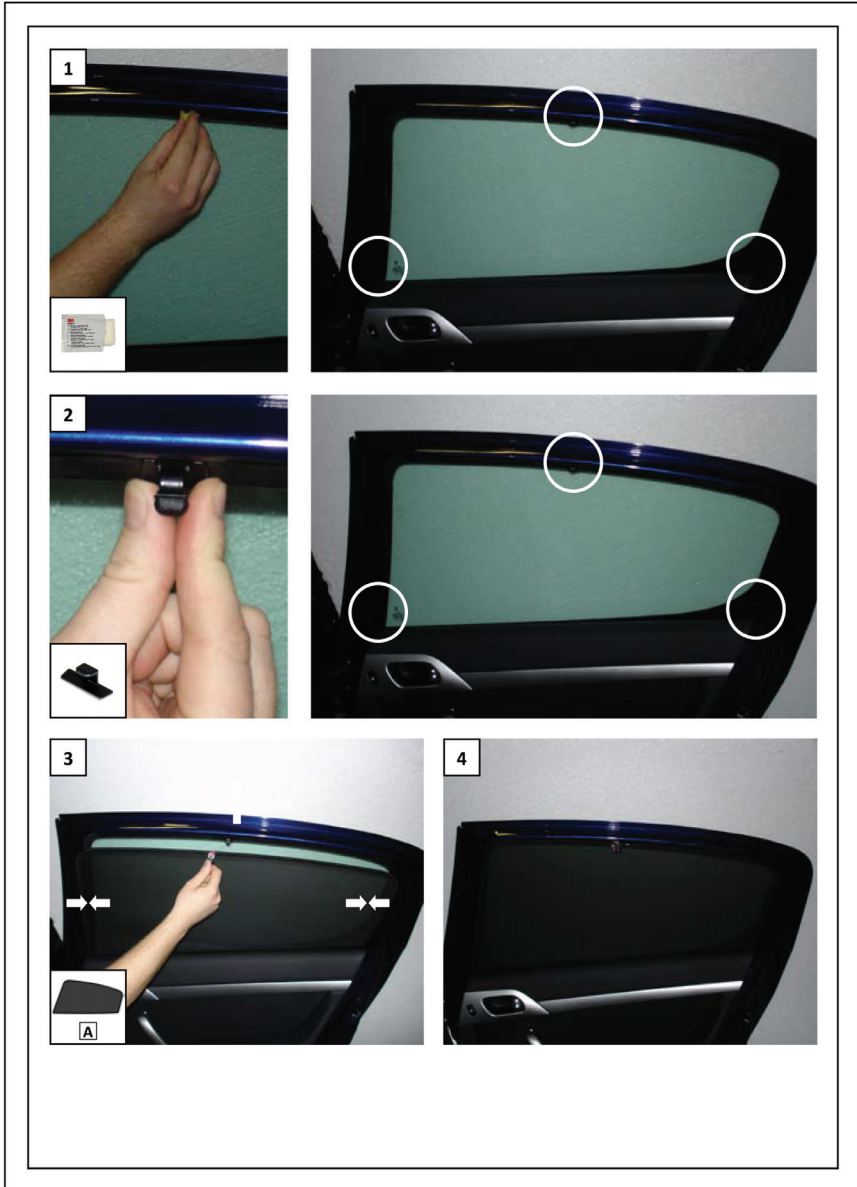

SIDE SHADE INSTALLATION