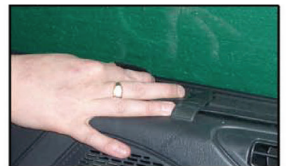

PORT SHADE INSTALLATION