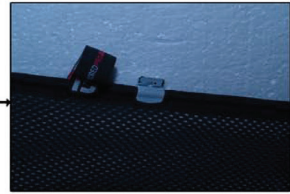

RENAULT CLIO (MKII) 5DR
REN-CLIO-5-A

SIDE SHADE INSTALLATION

X2

Installation

RENAULT CLIO (MKII) 5DR
REN-CLIO-5-A

TAILGATE SHADE INSTALLATION

Installation

RENAULT CLIO (MKII) 5DR
REN-CLIO-5-A