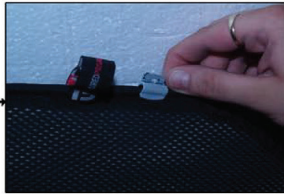

RENAULT CLIO (MKII) 5DR
REN-CLIO-5-A

SIDE SHADE INSTALLATION

X2

Installation

RENAULT CLIO (MKII) 5DR
REN-CLIO-5-A

TAILGATE SHADE INSTALLATION

Installation

RENAULT CLIO (MKII) 5DR
REN-CLIO-5-A