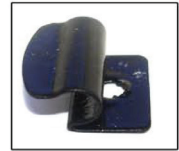

CAR
SHADES

Installation

RENAULT CLIO (MKII) 5DR
REN-CLIO-5-A

SIDE SHADE INSTALLATION

Installation

RENAULT CLIO (MKII) 5DR
REN-CLIO-5-A

SIDE SHADE INSTALLATION

Installation

RENAULT CLIO (MKII) 5DR
REN-CLIO-5-A

SIDE SHADE INSTALLATION

X2

Installation

RENAULT CLIO (MKII) 5DR
REN-CLIO-5-A

TAILGATE SHADE INSTALLATION

Installation

RENAULT CLIO (MKII) 5DR
REN-CLIO-5-A