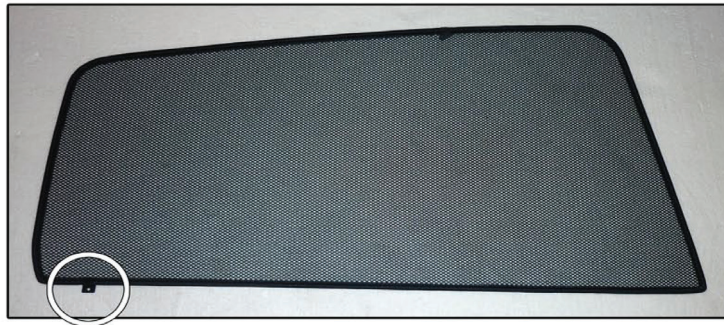

Installation Manual

RENAULT CLIO (MKII) 5DR
REN-CLIO-5-A

COMPONENTS INCLUDED

SIDE WINDOWS X2

TAILGATE WINDOW X2

CL-M02 x 2

CL-M05 x 4

CL-M12 x 2

CAR
SHADES

Installation

RENAULT CLIO (MKII) 5DR
REN-CLIO-5-A

SIDE SHADE INSTALLATION

Installation

RENAULT CLIO (MKII) 5DR
REN-CLIO-5-A

SIDE SHADE INSTALLATION

Installation