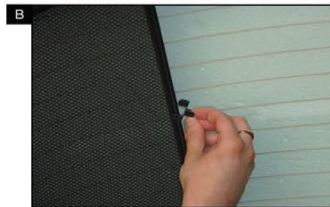

Installation

SAAB 9-5 4DR

SAA-95-4-A

TAILGATE SHADE INSTALLATION