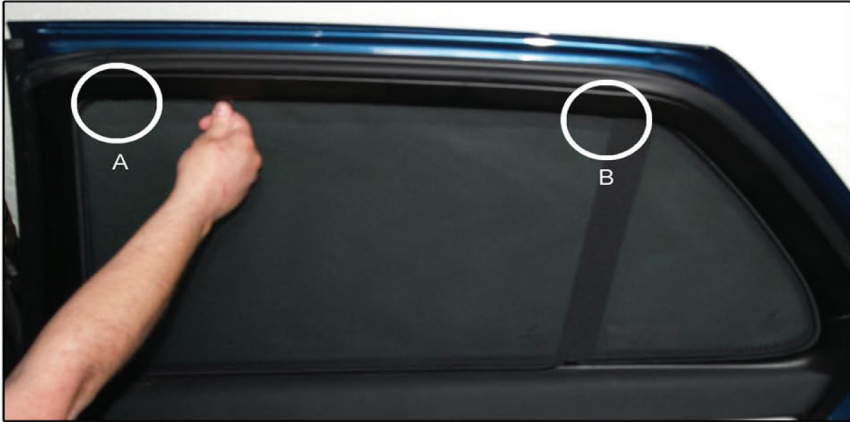

Installation

SAAB 9-5 4DR

SAA-95-4-A

SIDE SHADE INSTALLATION

X2