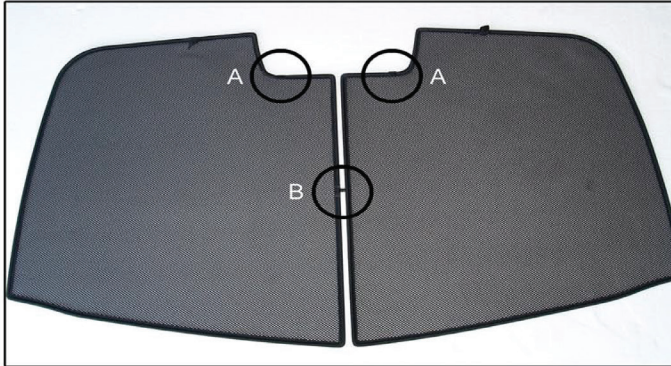

Installation Manual

SAAB 9-5 4DR
SAA-95-4-A

COMPONENTS INCLUDED

SIDE WINDOWS X2

TAILGATE WINDOW X2

CL-M02 x 6

CL-M03 x 2

CL-M14 x 1

Installation

SAAB 9-5 4DR

SAA-95-4-A

SIDE SHADE INSTALLATION

X2

Installation

SAAB 9-5 4DR

SAA-95-4-A

TAILGATE SHADE INSTALLATION

Installation

SAAB 9-5 4DR

SAA-95-4-A

TAILGATE SHADE INSTALLATION

Installation

SAAB 9-5 4DR

SAA-95-4-A