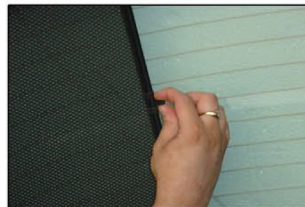

TAILGATE SHADE INSTALLATION