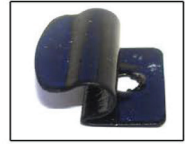

Installation Manual

SAAB 9-5 4DR
SAA-95-4-A

COMPONENTS INCLUDED

SIDE WINDOWS X2

TAILGATE WINDOW X2

CL-M02 x 6

CL-M03 x 2

CL-M14 x 1

Installation

SAAB 9-5 4DR

SAA-95-4-A

SIDE SHADE INSTALLATION

Installation

SAAB 9-5 4DR

SAA-95-4-A

SIDE SHADE INSTALLATION