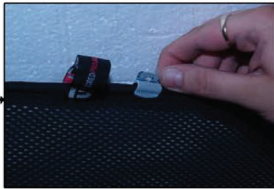

SIDE SHADE INSTALLATION