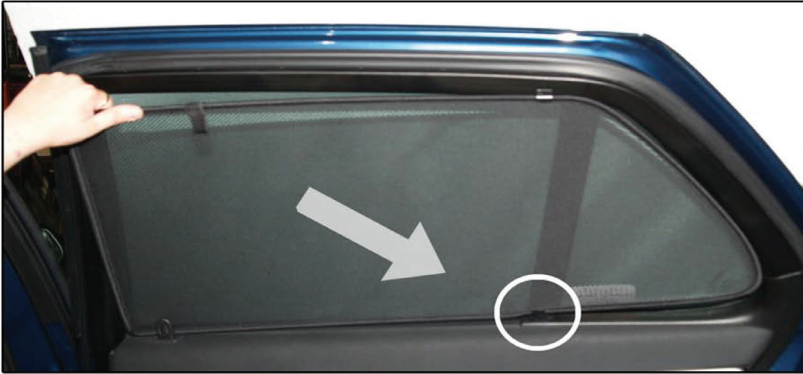

Installation Manual

SAAB 9-5 4DR
SAA-95-4-A

COMPONENTS INCLUDED

SIDE WINDOWS X2

TAILGATE WINDOW X2

CL-M02 x 6

CL-M03 x 2

CL-M14 x 1

Installation

SAAB 9-5 4DR

SAA-95-4-A

SIDE SHADE INSTALLATION

Installation

SAAB 9-5 4DR

SAA-95-4-A

SIDE SHADE INSTALLATION