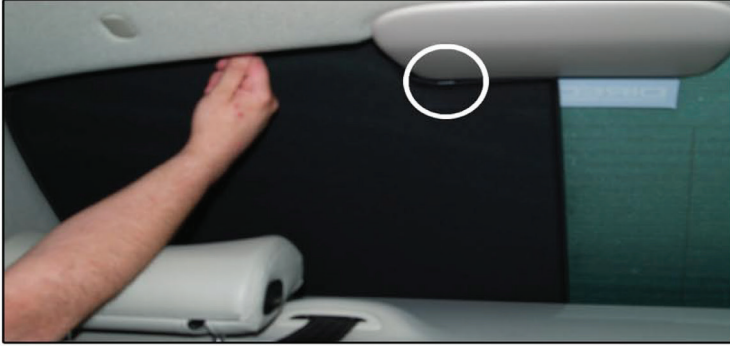

TAILGATE SHADE INSTALLATION

Installation

SAAB 9-5 4DR

SAA-95-4-A

TAILGATE SHADE INSTALLATION

Installation

SAAB 9-5 4DR

SAA-95-4-A