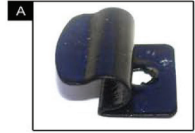

Installation Manual

SAAB 9-5 4DR
SAA-95-4-A

COMPONENTS INCLUDED

SIDE WINDOWS X2

TAILGATE WINDOW X2

CL-M02 x 6

CL-M03 x 2

CL-M14 x 1

Installation

SAAB 9-5 4DR

SAA-95-4-A

SIDE SHADE INSTALLATION

X2

Installation

SAAB 9-5 4DR

SAA-95-4-A

TAILGATE SHADE INSTALLATION

Installation

SAAB 9-5 4DR

SAA-95-4-A

TAILGATE SHADE INSTALLATION

Installation

SAAB 9-5 4DR

SAA-95-4-A