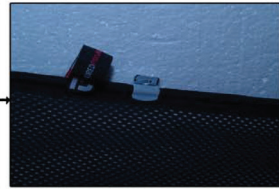

Installation Manual

SAAB 9-5 4DR
SAA-95-4-A

COMPONENTS INCLUDED

SIDE WINDOWS X2

TAILGATE WINDOW X2

CL-M02 x 6

CL-M03 x 2

CL-M14 x 1

Installation

SAAB 9-5 4DR

SAA-95-4-A

SIDE SHADE INSTALLATION

Installation

SAAB 9-5 4DR

SAA-95-4-A

SIDE SHADE INSTALLATION