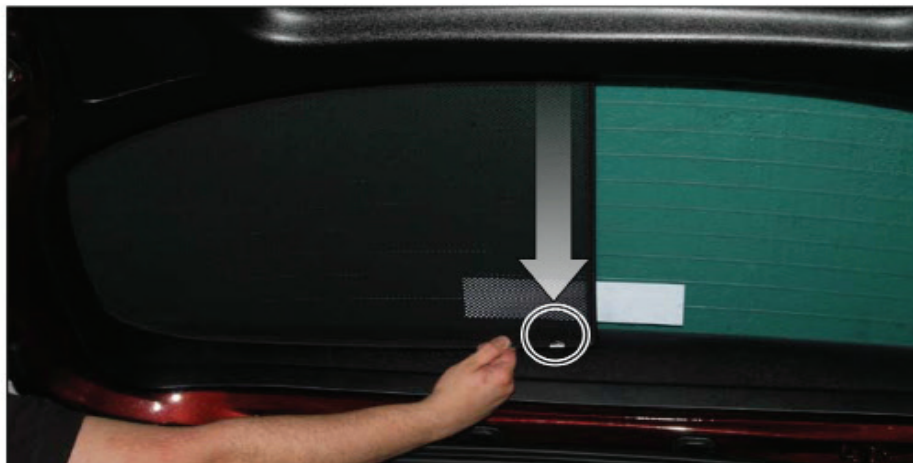

REAR SHADE INSTALLATION