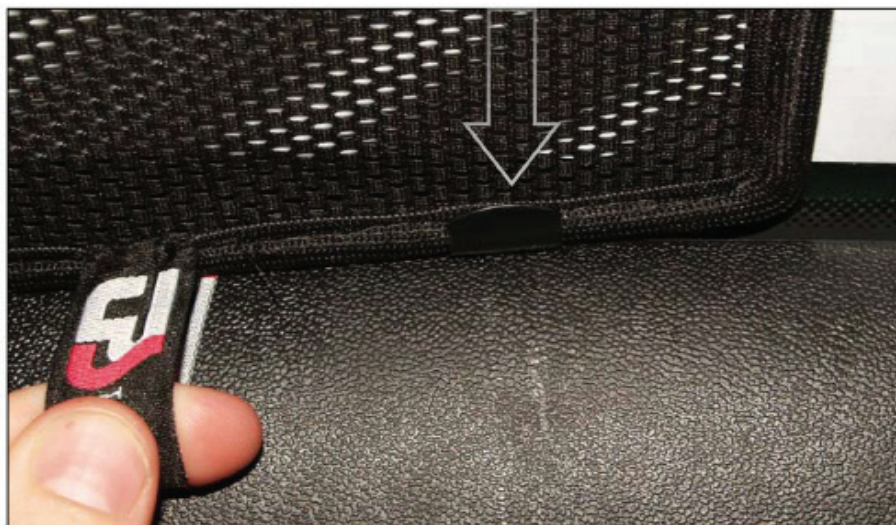

REAR SHADE INSTALLATION