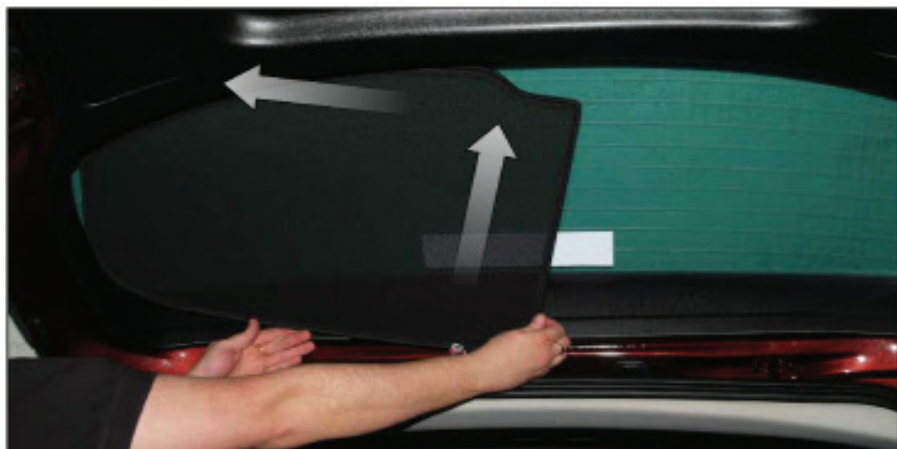

Installation

SEAT ALTEA XL 5DR
SEA-ALXL-5-A

REAR SHADE INSTALLATION

X2