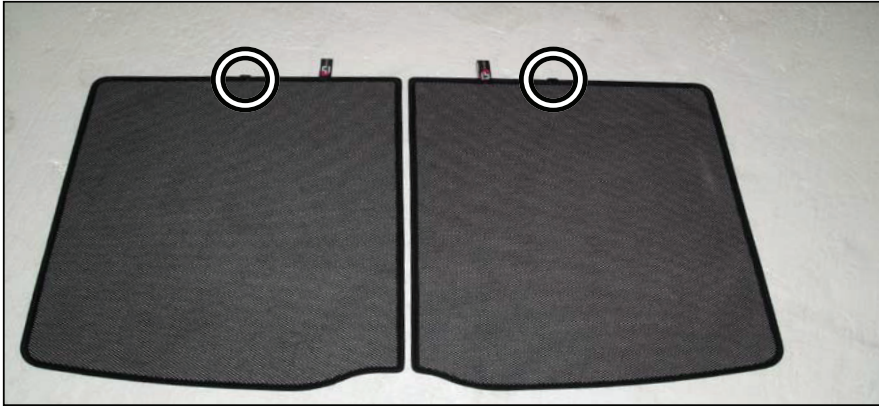

TAILGATE SHADE INSTALLATION