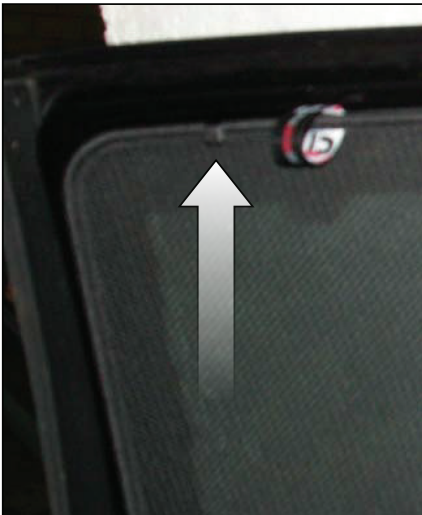

SEA-LEON-5-A

SIDE SHADE INSTALLATION

Installation

SEAT LEON 5DR

SEA-LEON-5-A

SIDE SHADE INSTALLATION

X2

Installation