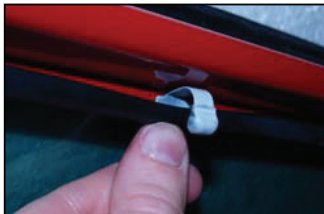

Installation

SEAT LEON 5DR

SEA-LEON-5-A

SIDE SHADE INSTALLATION

X2