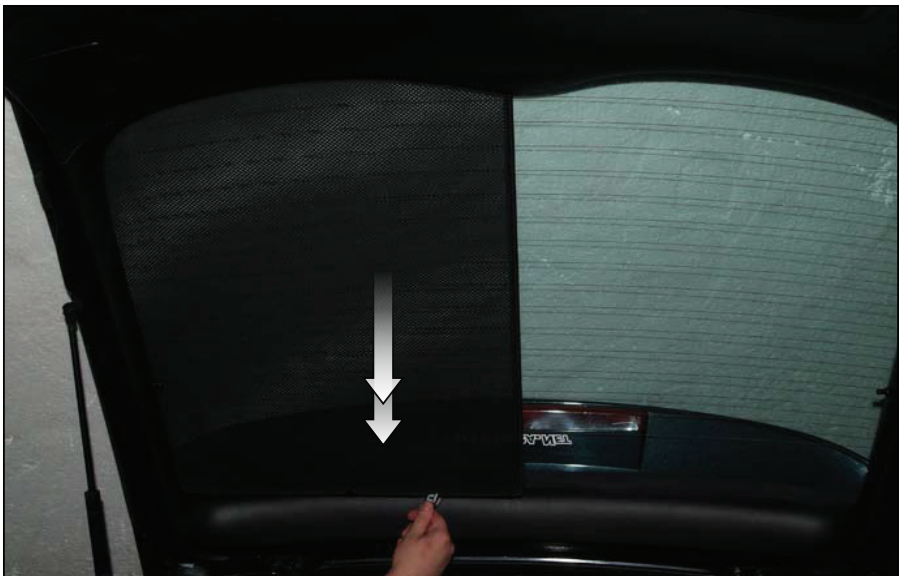

SEAT LEON 5DR

SEA-LEON-5-A

TAILGATE SHADE INSTALLATION

X2

Installation

SEAT LEON 5DR

SEA-LEON-5-A

TAILGATE SHADE INSTALLATION