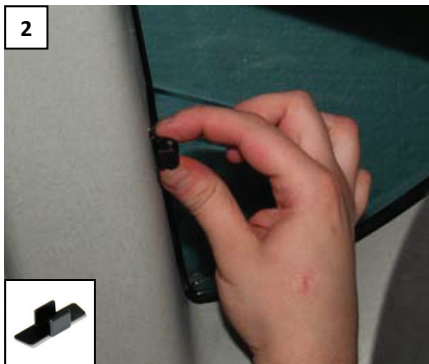

Installation

SEAT LEON 5DR

SEA-LEON-5-C

PORT SHADE INSTALLATION