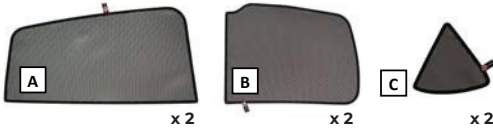

Installation Manual

SEAT LEON 5DR
SEA-LEON-5-C

COMPONENTS INCLUDED

FIXING CLIPS

SIDE SHADE INSTALLATION

Installation

SEAT LEON 5DR

SEA-LEON-5-C