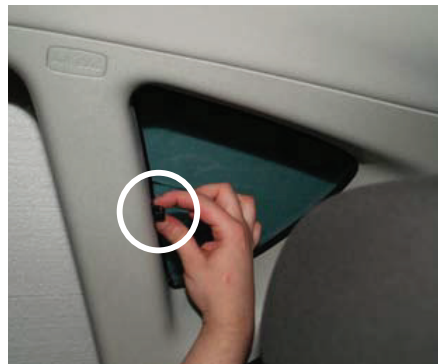

Installation

SEAT LEON 5DR

SEA-LEON-5-C

PORT SHADE INSTALLATION