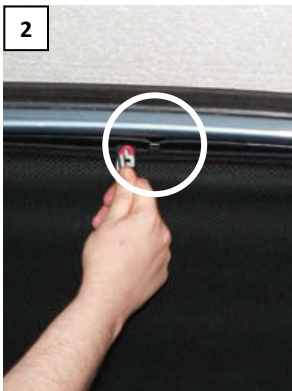

Installation Manual

SEAT LEON 5DR
SEA-LEON-5-C

COMPONENTS INCLUDED

FIXING CLIPS

SIDE SHADE INSTALLATION

Installation

SEAT LEON 5DR

SEA-LEON-5-C