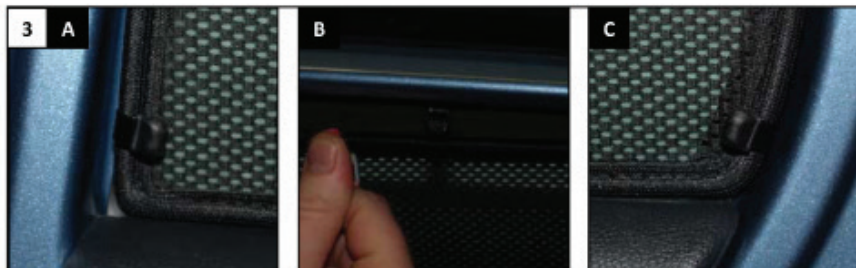

Installation Manual

SKODA FABIA ESTATE
SKO-FABI-E-B

COMPONENTS INCLUDED

CL-M02 x 6

CL-M09 x 6

Installation

SKODA FABIA ESTATE
SKO-FABI-E-B

Installation