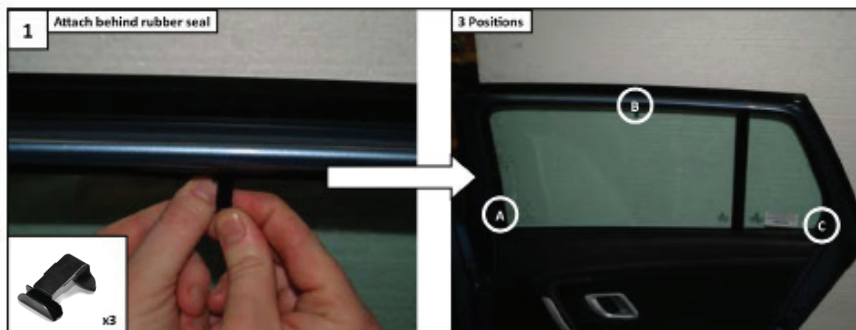

Installation Manual

SKODA FABIA ESTATE
SKO-FABI-E-B

COMPONENTS INCLUDED

CL-M02 x 6

CL-M09 x 6

Installation

SKODA FABIA ESTATE
SKO-FABI-E-B

Installation