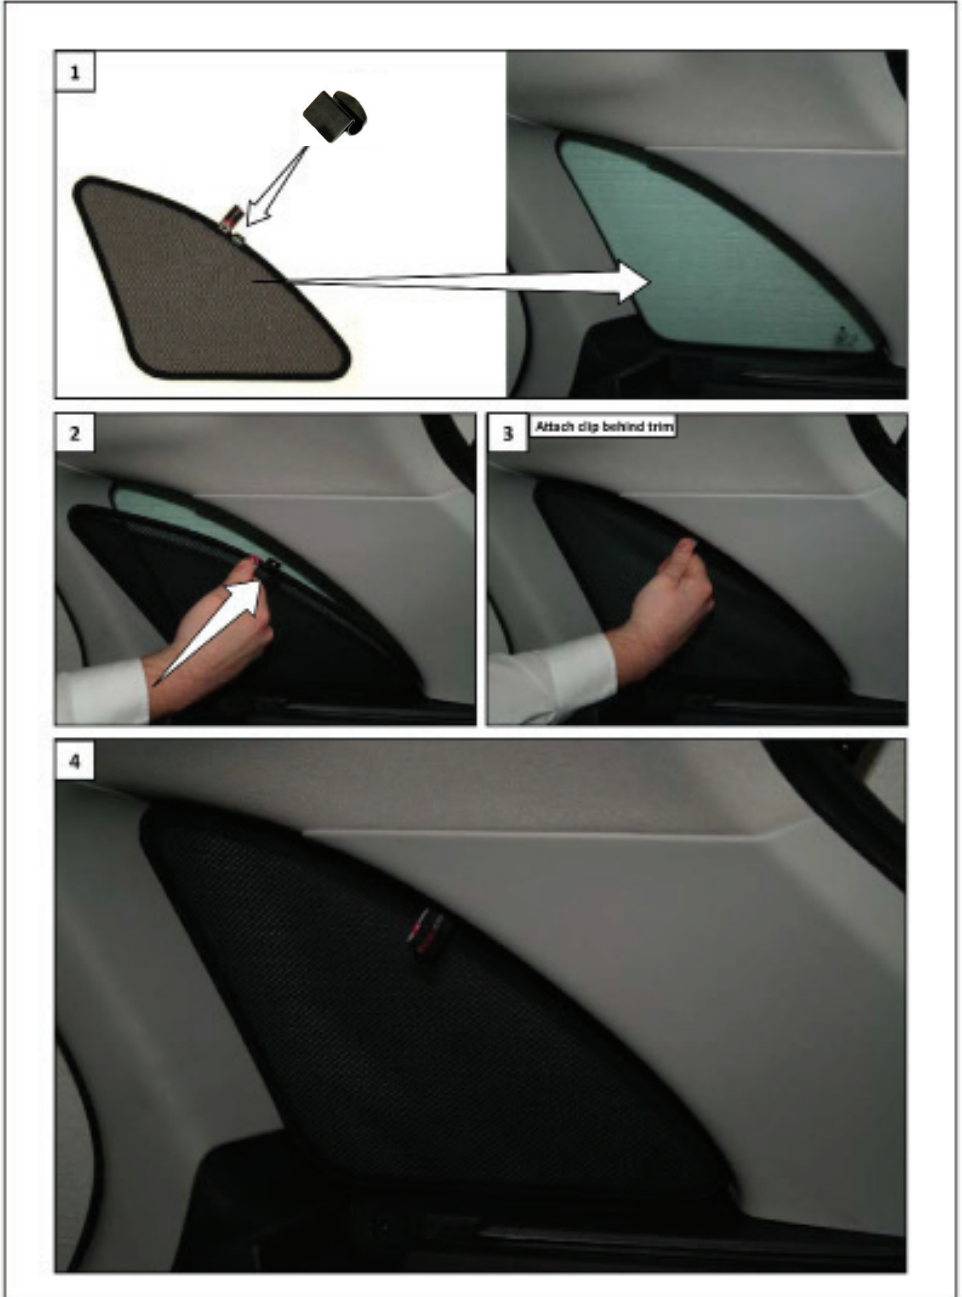

Installation

SKODA FABIA ESTATE
SKO-FABI-E-B