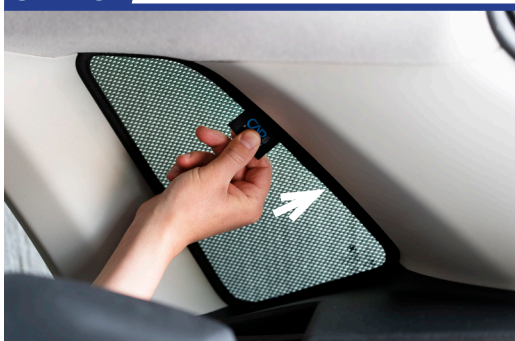

Repeat this whole process for the other side.

Installation

SKODA KAMIQ 5DR
SKO-KAMI-5-A

Components Needed

Port Shades

CL-M02 x 4

Port Shade Installation

STEP 1

STEP 2

STEP 3

STEP 4

STEP 5

STEP 6

Repeat this whole process for the other side.

Installation

SKODA KAMIQ 5DR
SKO-KAMI-5-A