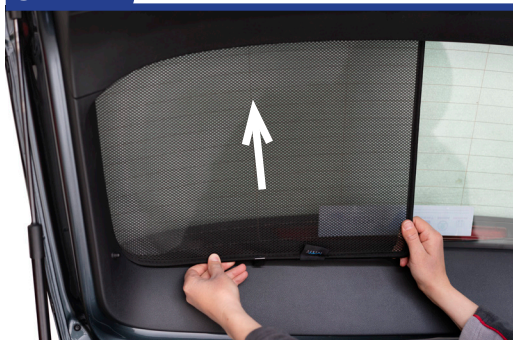

Installation

SKODA KAMIQ 5DR
SKO-KAMI-5-A

Components Needed

Tailgate Shade Installation

STEP 1

STEP 2

STEP 3

STEP 4

STEP 5

STEP 6