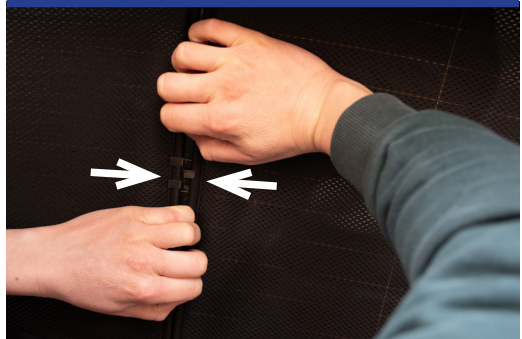

Installation

SKODA KAMIQ 5DR
SKO-KAMI-5-A

Tailgate Shade Installation

STEP 7

Repeat this whole process for the other side.

STEP 8

STEP 9

STEP 10

STEP 11