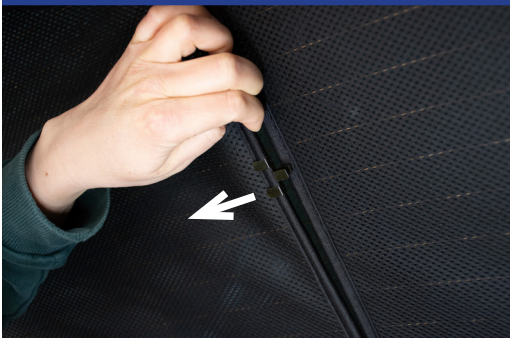

Installation

SKODA KAMIQ 5DR
SKO-KAMI-5-A

Tailgate Shade Installation

STEP 7

Repeat this whole process for the other side.

STEP 8

STEP 9

STEP 10

STEP 11