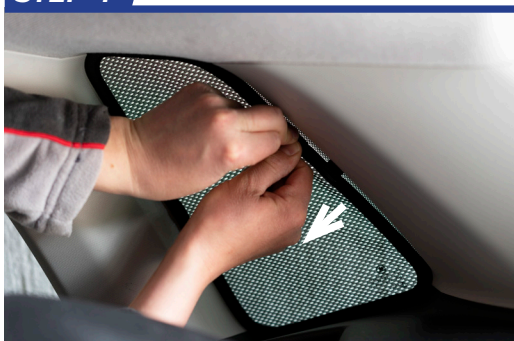

Installation

SKODA KAMIQ 5DR
SKO-KAMI-5-A

Components Needed

Port Shade Installation

STEP 1

STEP 2

STEP 3

STEP 4

STEP 5

STEP 6

Repeat this whole process for the other side.