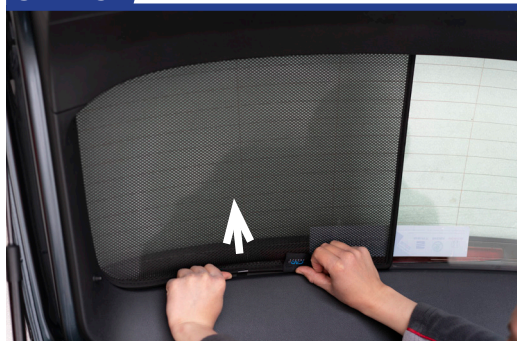

Installation

SKODA KAMIQ 5DR
SKO-KAMI-5-A

Components Needed

Tailgate Shade Installation

STEP 1

STEP 2

STEP 3

STEP 4

STEP 5

STEP 6