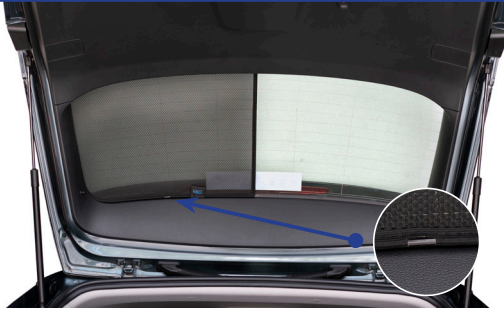

STEP 4

STEP 5

STEP 6

Installation

SKODA KAMIQ 5DR
SKO-KAMI-5-A

Tailgate Shade Installation

STEP 7

Repeat this whole process for the other side.