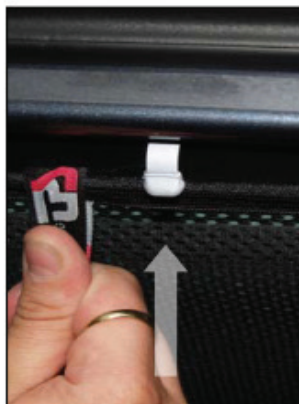

x3

Installation

SKODA OCTAVIA ESTATE
SKO-OCTA-E-B

SIDE SHADE INSTALLATION

X2

Installation

SKODA OCTAVIA ESTATE
SKO-OCTA-E-B

PORT/LOAD AREA SHADE INSTALLATION