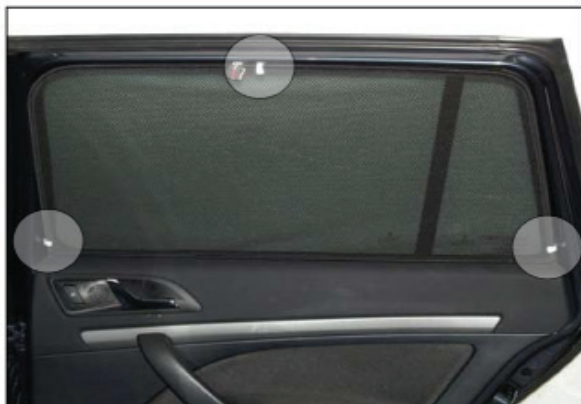

x3

Installation

SKODA OCTAVIA ESTATE
SKO-OCTA-E-B

SIDE SHADE INSTALLATION

X2

Installation

SKODA OCTAVIA ESTATE
SKO-OCTA-E-B

PORT/LOAD AREA SHADE INSTALLATION