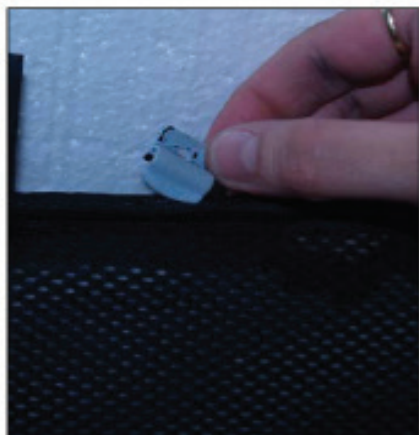

Installation

SKODA OCTAVIA ESTATE
SKO-OCTA-E-B

PORT/LOAD AREA SHADE INSTALLATION

X2