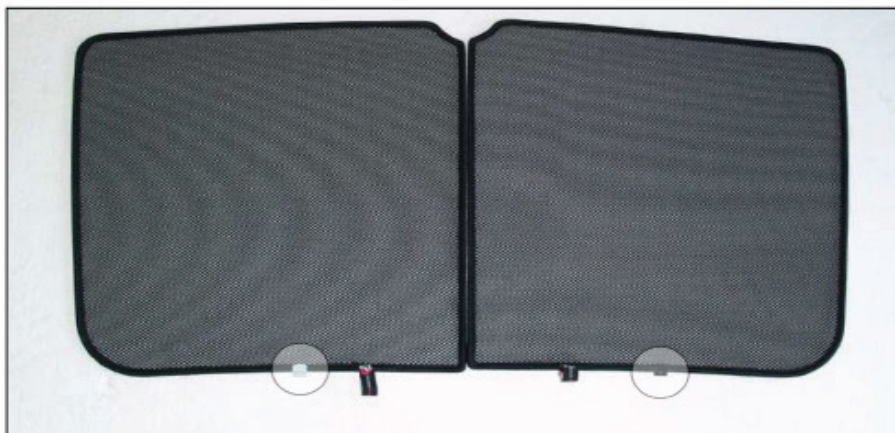

Installation

SKODA OCTAVIA ESTATE
SKO-OCTA-E-B

REAR SHADE INSTALLATION