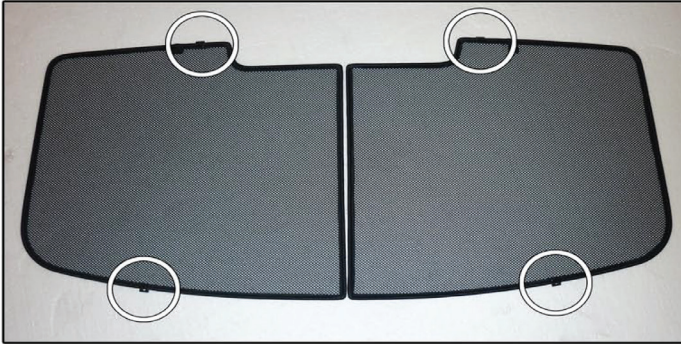

Installation

SKODA SUPERB 5DR

SKO-SUPE-5-B

TAILGATE SHADE INSTALLATION