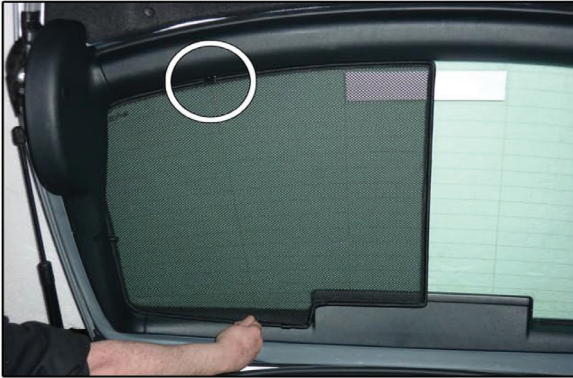

TAILGATE SHADE INSTALLATION

Installation

SKODA SUPERB 5DR

SKO-SUPE-5-B

TAILGATE SHADE INSTALLATION

Installation

SKODA SUPERB 5DR

SKO-SUPE-5-B