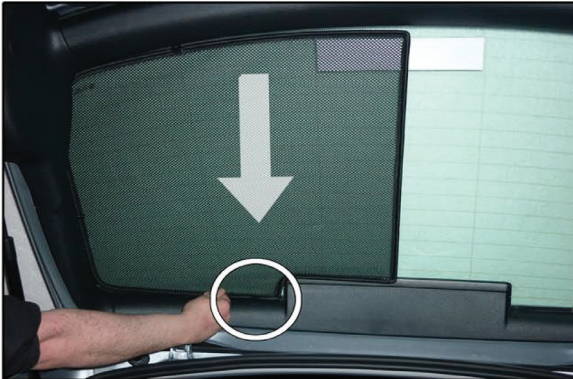

TAILGATE SHADE INSTALLATION

Installation

SKODA SUPERB 5DR

SKO-SUPE-5-B

TAILGATE SHADE INSTALLATION

Installation

SKODA SUPERB 5DR

SKO-SUPE-5-B