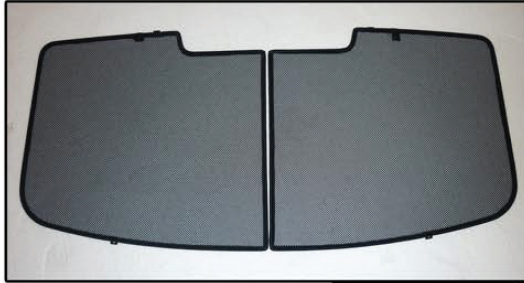

Installation Manual

SKODA SUPERB 5DR
SKO-SUPE-5-B

COMPONENTS INCLUDED

SIDE WINDOWS X2

TAILGATE WINDOW X2

CL-M02 x 4

CL-M05 x 6

CAR
SHADES