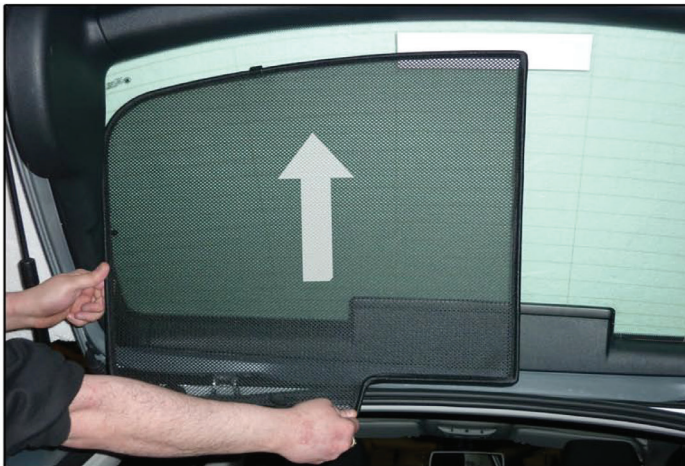

Installation

SKODA SUPERB 5DR

SKO-SUPE-5-B

TAILGATE SHADE INSTALLATION