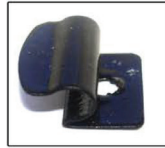

Installation

SUZUKI LIANA 5DR

SUZ-LIAN-5-A

PORT SHADE INSTALLATION