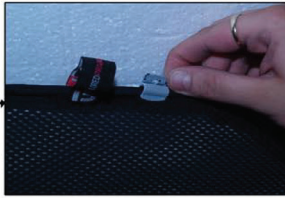

SIDE SHADE INSTALLATION