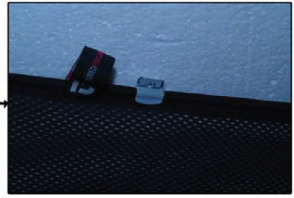

SIDE SHADE INSTALLATION