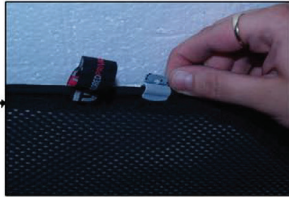

TAILGATE SHADE INSTALLATION