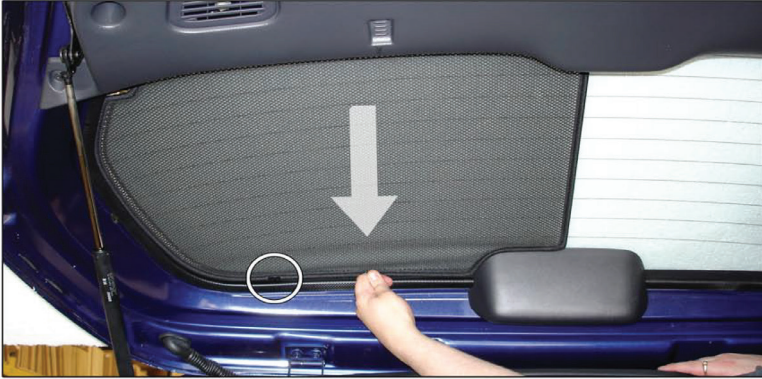

SUZUKI LIANA 5DR

SUZ-LIAN-5-A

TAILGATE SHADE INSTALLATION

Installation

SUZUKI LIANA 5DR

SUZ-LIAN-5-A

TAILGATE SHADE INSTALLATION

x2