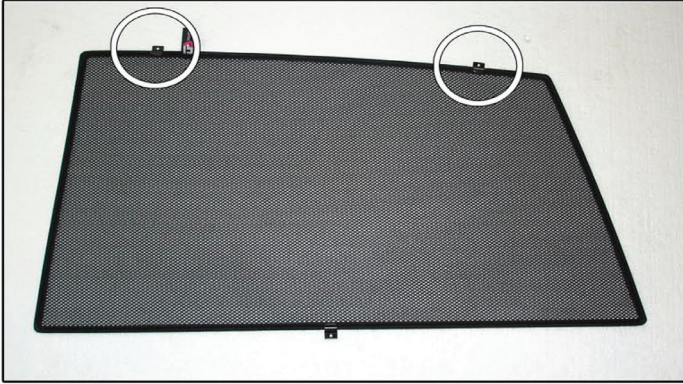

Installation Manual

SUZUKI LIANA 5DR
SUZ-LIAN-5-A

COMPONENTS INCLUDED

SIDE WINDOWS X2

PORT WINDOW X2

TAILGATE WINDOW X2

CL-M03 x 2

CL-M02 x 6

CL-M12 x 4

Installation

SUZUKI LIANA 5DR

SUZ-LIAN-5-A

SIDE SHADE INSTALLATION

Installation

SUZUKI LIANA 5DR

SUZ-LIAN-5-A