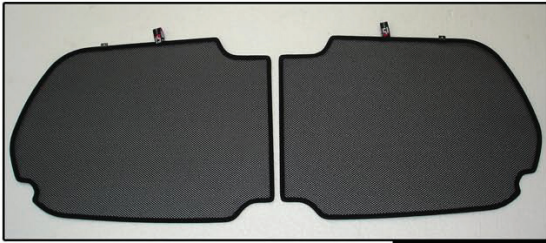

Installation Manual

SUZUKI LIANA 5DR
SUZ-LIAN-5-A

COMPONENTS INCLUDED

SIDE WINDOWS X2

PORT WINDOW X2

TAILGATE WINDOW X2

CL-M03 x 2

CL-M02 x 6