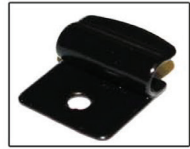

Installation Manual

SUZUKI LIANA 5DR
SUZ-LIAN-5-A

COMPONENTS INCLUDED

SIDE WINDOWS X2

PORT WINDOW X2

TAILGATE WINDOW X2

CL-M03 x 2

CL-M02 x 6

CL-M12 x 4

Installation

SUZUKI LIANA 5DR

SUZ-LIAN-5-A

SIDE SHADE INSTALLATION

Installation

SUZUKI LIANA 5DR

SUZ-LIAN-5-A