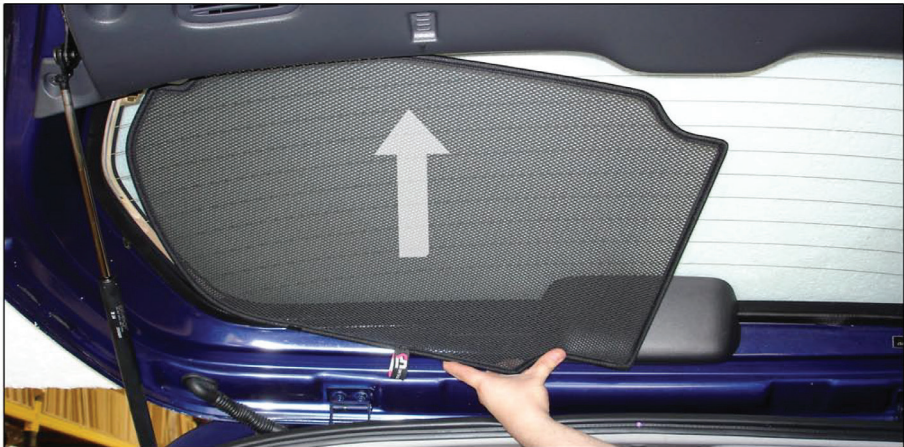

Installation

SUZUKI LIANA 5DR

SUZ-LIAN-5-A

TAILGATE SHADE INSTALLATION