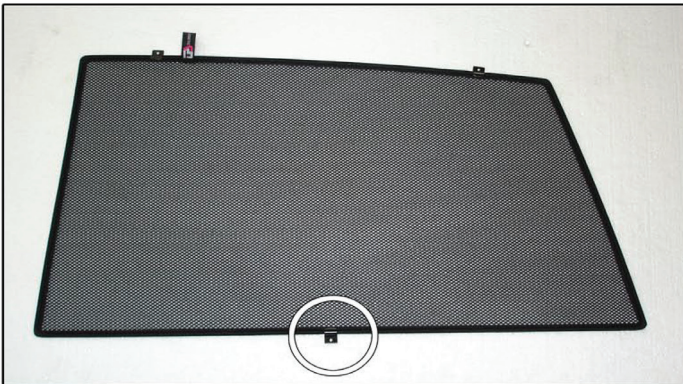

Installation Manual

SUZUKI LIANA 5DR
SUZ-LIAN-5-A

COMPONENTS INCLUDED

SIDE WINDOWS X2

PORT WINDOW X2

TAILGATE WINDOW X2

CL-M03 x 2

CL-M02 x 6

CL-M12 x 4

Installation

SUZUKI LIANA 5DR

SUZ-LIAN-5-A

SIDE SHADE INSTALLATION

Installation

SUZUKI LIANA 5DR

SUZ-LIAN-5-A