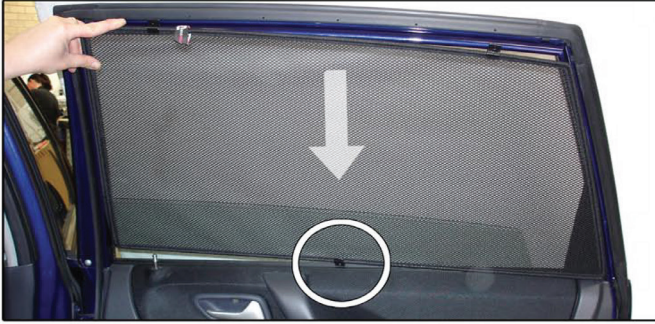

Installation

SUZUKI LIANA 5DR

SUZ-LIAN-5-A

SIDE SHADE INSTALLATION