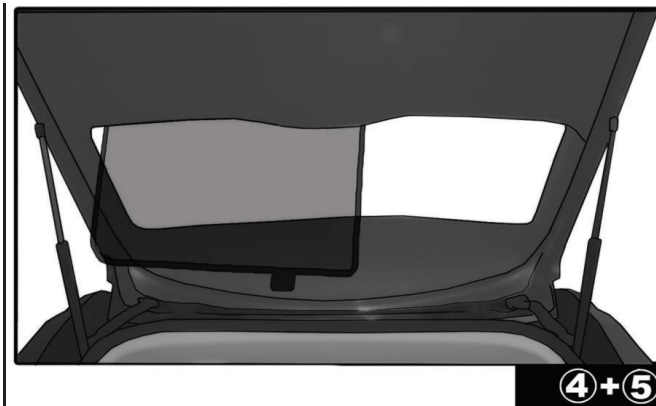

Installation

TOYOTA AURIS ESTATE

TOY-AURI-E-B

TAILGATE SHADE INSTALLATION