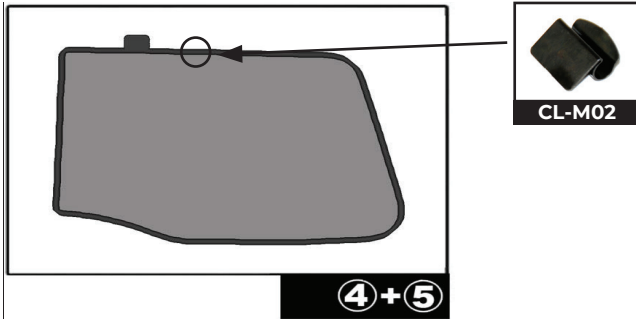

Installation

TOYOTA AURIS ESTATE

TOY-AURI-E-B

TAILGATE SHADE INSTALLATION