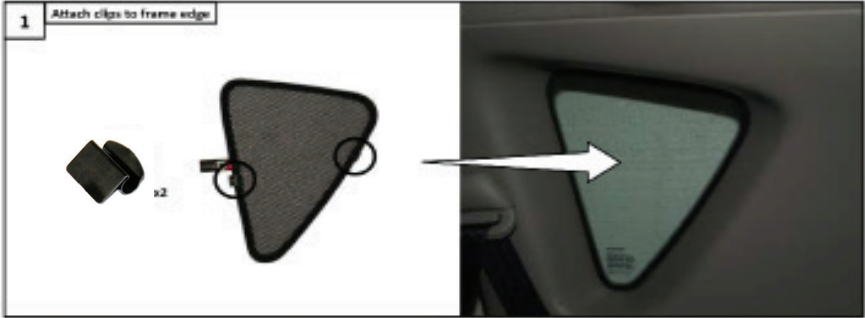

Installation

TOYOTA COROLLA VERSO 5DR
TOY-CORV-5-A