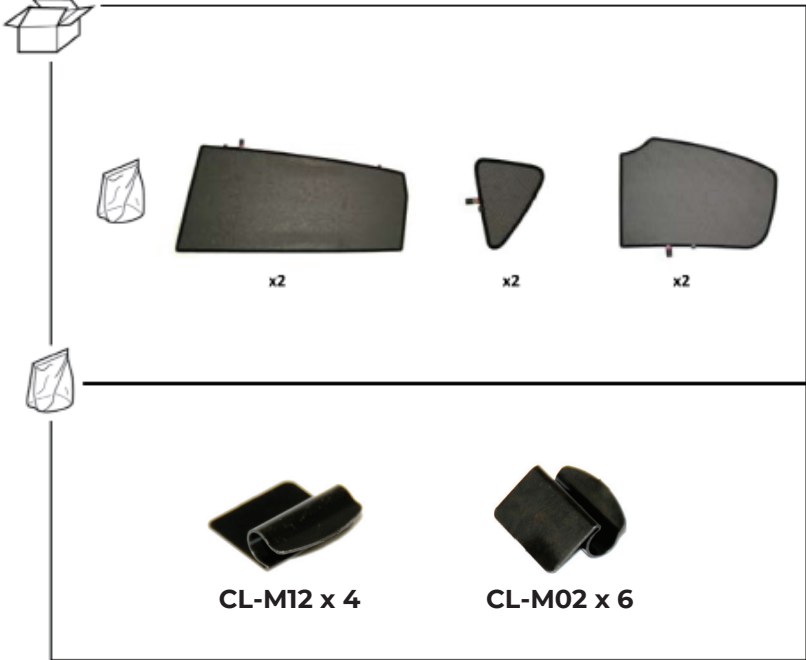

Installation Manual

TOYOTA COROLLA VERSO 5DR
TOY-CORV-5-A

COMPONENTS INCLUDED

Installation

TOYOTA COROLLA VERSO 5DR
TOY-CORV-5-A

1 Attach clips to frame edge **2 Positions**

2 Connect at positions A, B

3 **A** **B**

4

Installation

TOYOTA COROLLA VERSO 5DR
TOY-CORV-5-A

Installation

TOYOTA COROLLA VERSO 5DR
TOY-CORV-5-A