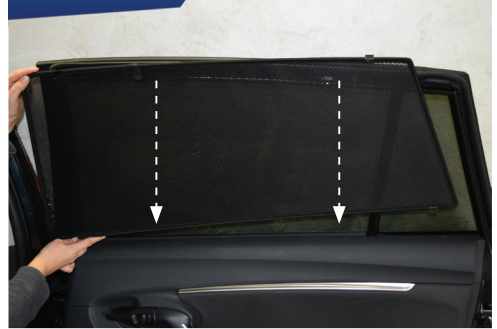

Side Shade Installation

TOYOTA COROLLA VERSO
TOY-VERS-5-B

COMPONENTS NEEDED:

STEP #1

ATTACH CLIPS ON SHADE EDGES

STEP #2

POSITION THE SIDE SHADE

STEP #3

INSERT CLIPS INSIDE WEATHERSTRIP

STEP #4

ENSURE SECURELY FITTED IN PLACE

CAR
SHADES

Quarter Light Shade Installation

TOYOTA COROLLA VERSO

TOY-VERS-5-B

COMPONENTS NEEDED: