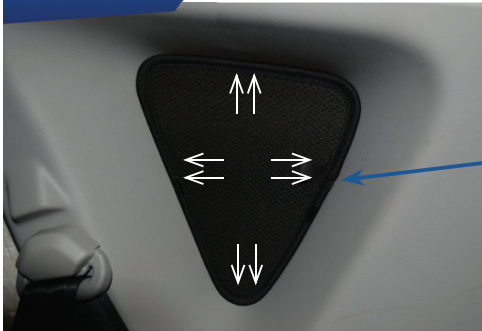

INSERT CLIPS INSIDE WEATHERSTRIP

STEP #4

ENSURE SECURELY FITTED IN PLACE

CAR
SHADES

Quarter Light Shade Installation

TOYOTA COROLLA VERSO

TOY-VERS-5-B

COMPONENTS NEEDED:

STEP #1

ATTACH CLIPS ON SHADE EDGES

STEP #2

INSERT CLIPS BEHIND INTERIOR TRIM

STEP #3

ENSURE SECURELY FITTED IN PLACE

Rear Shade Installation

TOYOTA COROLLA VERSO
TOY-VERS-5-B

COMPONENTS NEEDED:

STEP #1

ATTACH CLIPS ON SHADE EDGES

STEP #2

POSITION THE REAR SHADE

STEP #3

INSERT CLIPS BEHIND INTERIOR TRIM

STEP #4