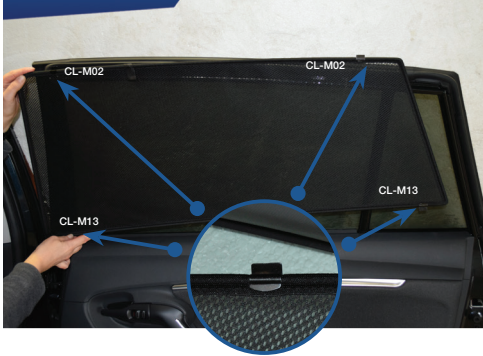

Side Shade Installation

TOYOTA COROLLA VERSO
TOY-VERS-5-B

COMPONENTS NEEDED:

STEP #1

ATTACH CLIPS ON SHADE EDGES

STEP #2

POSITION THE SIDE SHADE

STEP #3

INSERT CLIPS INSIDE WEATHERSTRIP

STEP #4

ENSURE SECURELY FITTED IN PLACE

CAR
SHADES

Quarter Light Shade Installation

TOYOTA COROLLA VERSO

TOY-VERS-5-B

COMPONENTS NEEDED: