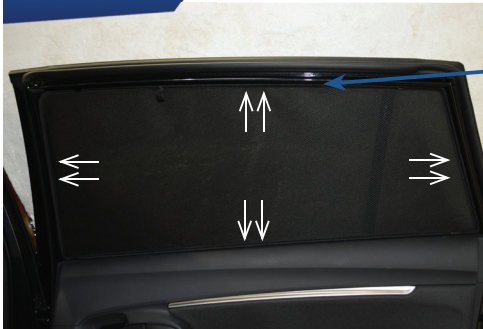

Side Shade Installation

TOYOTA COROLLA VERSO
TOY-VERS-5-B

COMPONENTS NEEDED:

STEP #1

ATTACH CLIPS ON SHADE EDGES

STEP #2

POSITION THE SIDE SHADE

STEP #3

INSERT CLIPS INSIDE WEATHERSTRIP

STEP #4

ENSURE SECURELY FITTED IN PLACE

CAR
SHADES

Quarter Light Shade Installation

TOYOTA COROLLA VERSO

TOY-VERS-5-B

COMPONENTS NEEDED: