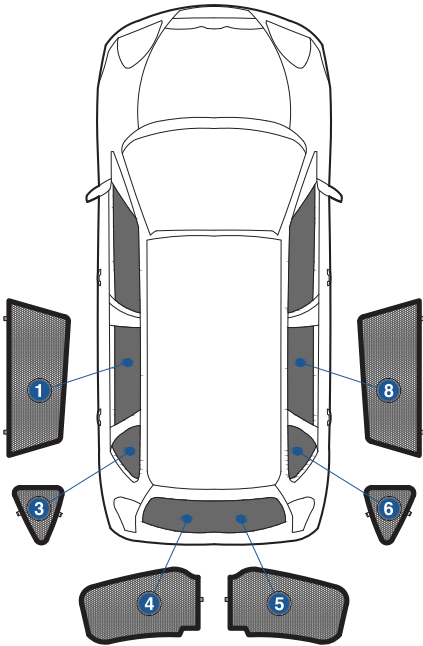

Installation Manual

TOYOTA COROLLA VERSO
TOY-VERS-5-B

COMPONENTS INCLUDED

SHADES

FIXING CLIPS

CL-M02 x 12

CL-M13 x 4

CL-M14 x 1

Side Shade Installation

TOYOTA COROLLA VERSO
TOY-VERS-5-B

COMPONENTS NEEDED:

STEP #1

ATTACH CLIPS ON SHADE EDGES

STEP #2

POSITION THE SIDE SHADE

STEP #3

INSERT CLIPS INSIDE WEATHERSTRIP

STEP #4

ENSURE SECURELY FITTED IN PLACE

CAR
SHADES

Quarter Light Shade Installation

TOYOTA COROLLA VERSO

TOY-VERS-5-B

COMPONENTS NEEDED: