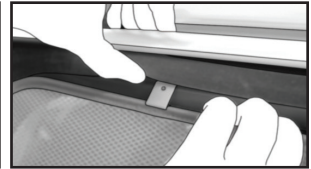

STEP #3

INSERT CLIPS INSIDE WEATHERSTRIP