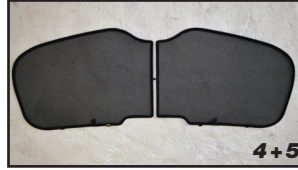

Rear Shade Installation

TOYOTA COROLLA VERSO
TOY-VERS-5-B

COMPONENTS NEEDED: