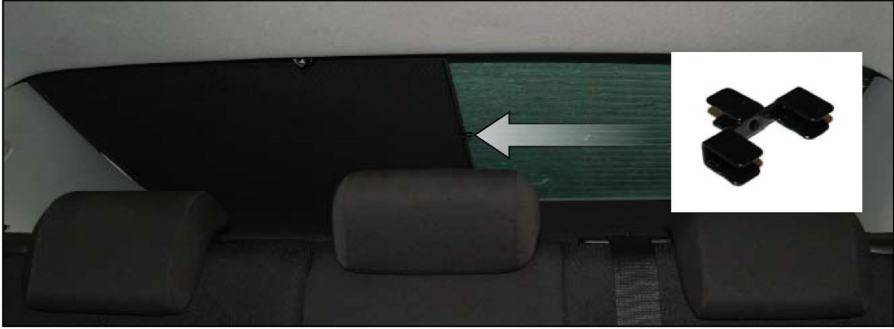

Installation

VAUXHALL INSIGNIA 4DR

VAU-INSI-4-A

REAR SHADE INSTALLATION