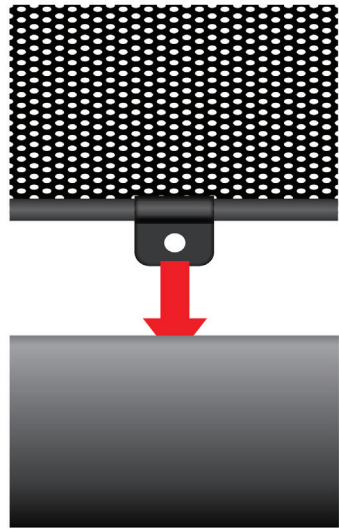

Installation

VAUXHALL INSIGNIA 4DR

VAU-INSI-4-A

SIDE SHADE INSTALLATION