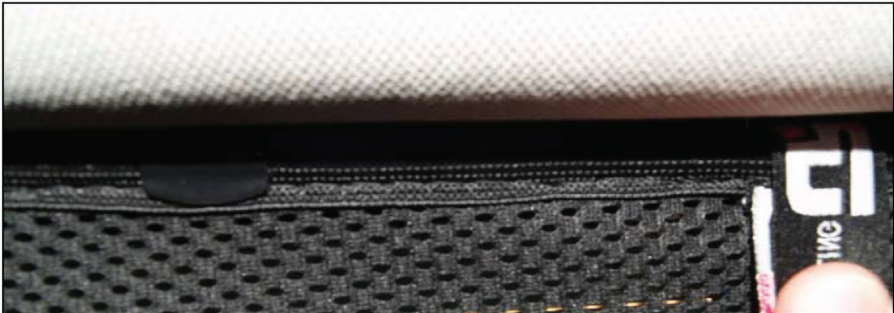

REAR SHADE INSTALLATION

Installation

VAUXHALL INSIGNIA 4DR

VAU-INSI-4-A

REAR SHADE INSTALLATION

Installation

VAUXHALL INSIGNIA 4DR

VAU-INSI-4-A