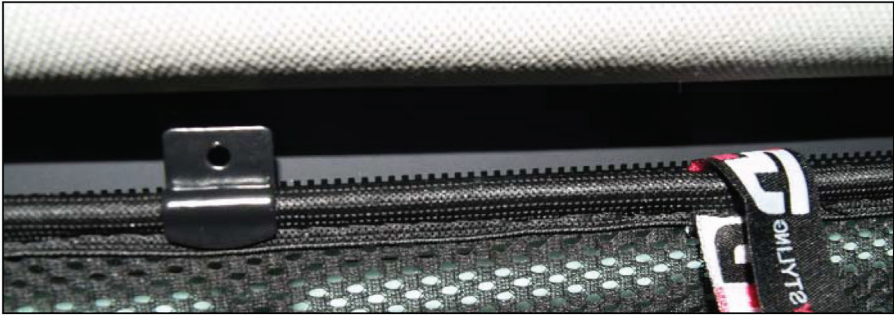

REAR SHADE INSTALLATION

Installation

VAUXHALL INSIGNIA 4DR

VAU-INSI-4-A

REAR SHADE INSTALLATION

Installation

VAUXHALL INSIGNIA 4DR

VAU-INSI-4-A