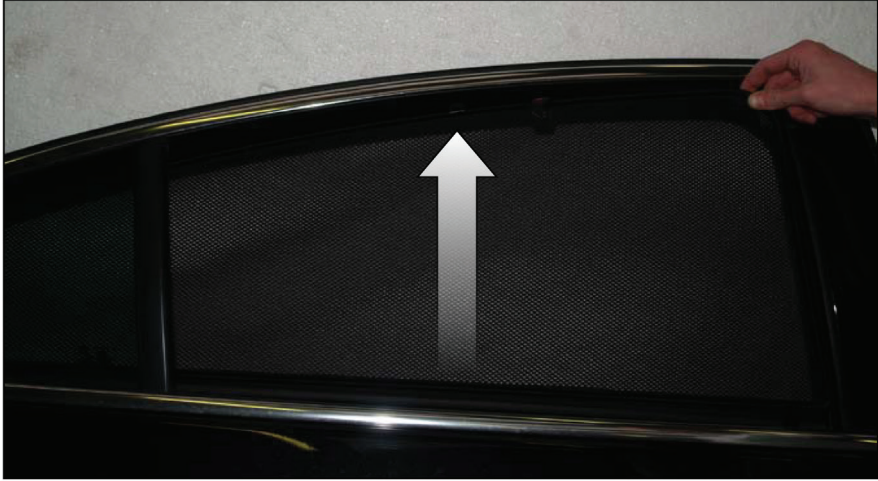

Installation

VAUXHALL INSIGNIA 4DR

VAU-INSI-4-A

SIDE SHADE INSTALLATION

Installation

VAUXHALL INSIGNIA 4DR

VAU-INSI-4-A

SIDE SHADE INSTALLATION

Installation

VAUXHALL INSIGNIA 4DR

VAU-INSI-4-A

SIDE SHADE INSTALLATION

X2

Installation

VAUXHALL INSIGNIA 4DR

VAU-INSI-4-A