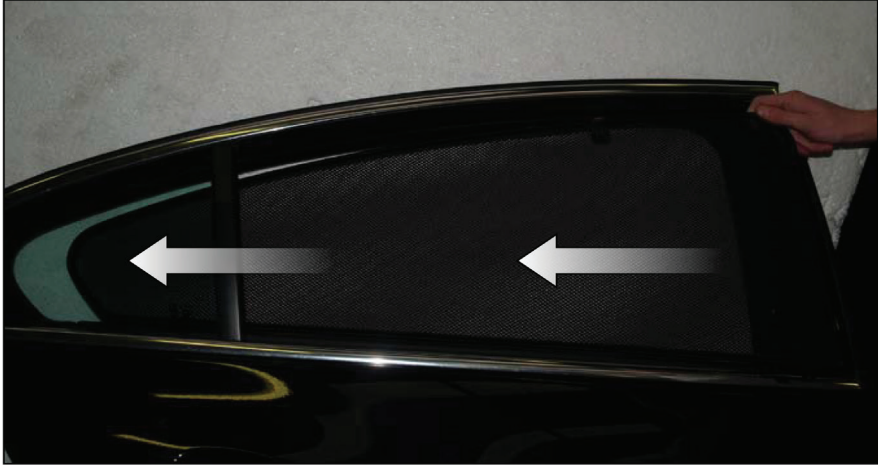

VAUXHALL INSIGNIA 4DR

VAU-INSI-4-A

SIDE SHADE INSTALLATION

X2

Installation

VAUXHALL INSIGNIA 4DR

VAU-INSI-4-A

SIDE SHADE INSTALLATION

Installation

VAUXHALL INSIGNIA 4DR

VAU-INSI-4-A

SIDE SHADE INSTALLATION

Installation

VAUXHALL INSIGNIA 4DR

VAU-INSI-4-A

SIDE SHADE INSTALLATION