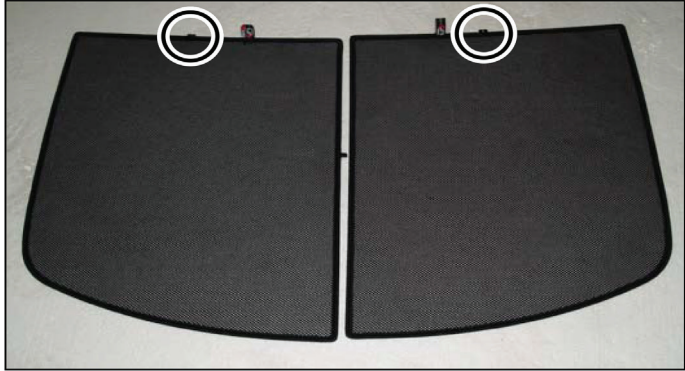

Installation

VAUXHALL INSIGNIA 4DR

VAU-INSI-4-A

REAR SHADE INSTALLATION