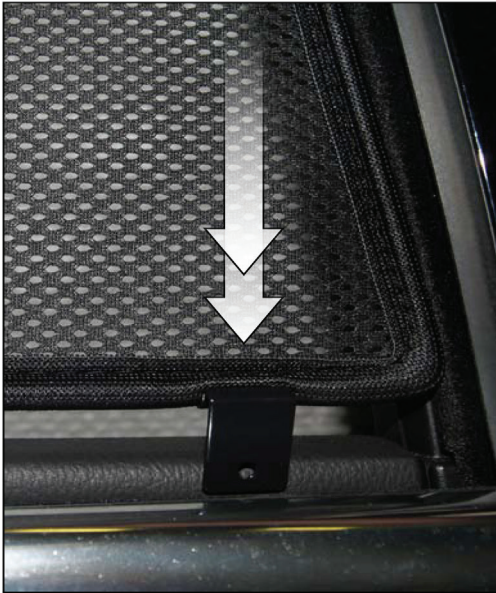

Installation

VAUXHALL INSIGNIA 4DR

VAU-INSI-4-A

SIDE SHADE INSTALLATION

Installation

VAUXHALL INSIGNIA 4DR

VAU-INSI-4-A

SIDE SHADE INSTALLATION