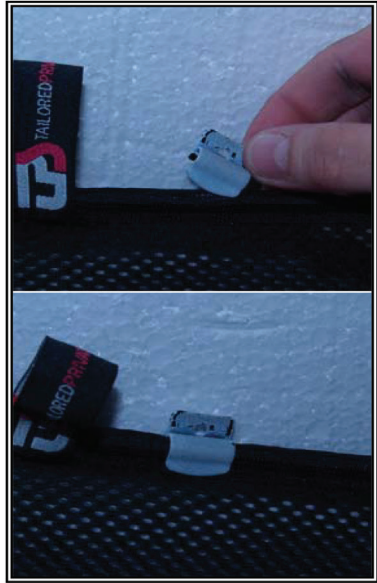

CL-M03 x 2

CL-M14 x 1

Installation

VAUXHALL INSIGNIA 4DR

VAU-INSI-4-A

SIDE SHADE INSTALLATION

X2