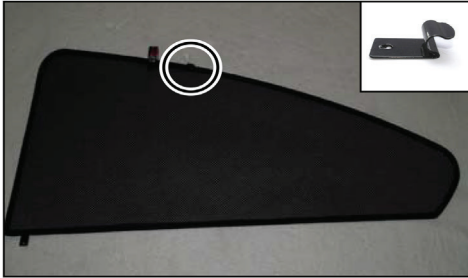

CL-M01 x 2

CL-M12 x 2

Installation

VAUXHALL INSIGNIA 4DR

VAU-INSI-4-A

SIDE SHADE INSTALLATION

X2