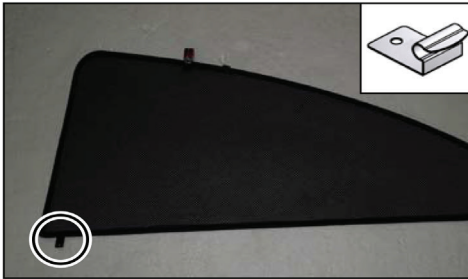

Installation

VAUXHALL INSIGNIA 4DR

VAU-INSI-4-A

SIDE SHADE INSTALLATION

X2