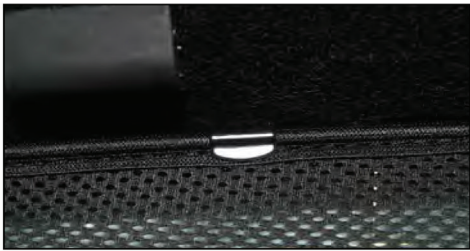

VAU-INSI-5-A

REAR SHADE INSTALLATION

Installation

VAUXHALL INSIGNIA 5DR

VAU-INSI-5-A

REAR SHADE INSTALLATION

Installation

VAUXHALL INSIGNIA 5DR