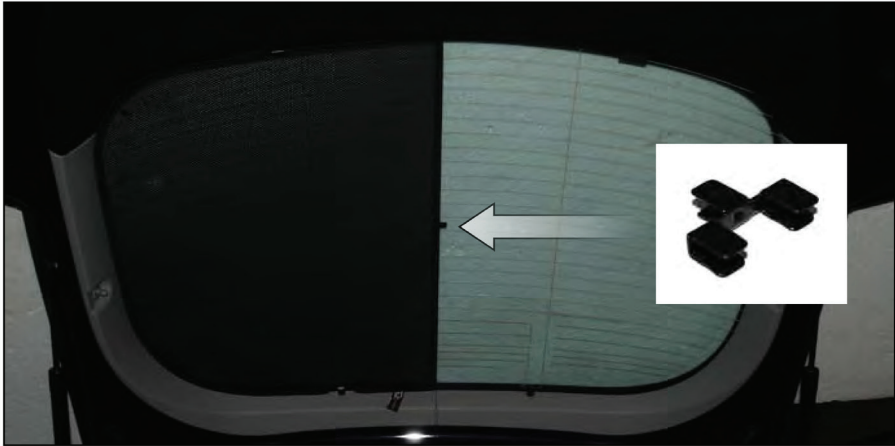

VAU-INSI-5-A

REAR SHADE INSTALLATION

Installation

VAUXHALL INSIGNIA 5DR

VAU-INSI-5-A

REAR SHADE INSTALLATION

Installation

VAUXHALL INSIGNIA 5DR