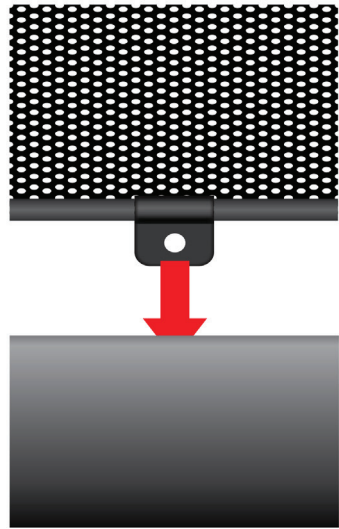

SIDE SHADE INSTALLATION

Installation

VAUXHALL INSIGNIA 5DR

VAU-INSI-5-A

SIDE SHADE INSTALLATION

Installation

VAUXHALL INSIGNIA 5DR

VAU-INSI-5-A