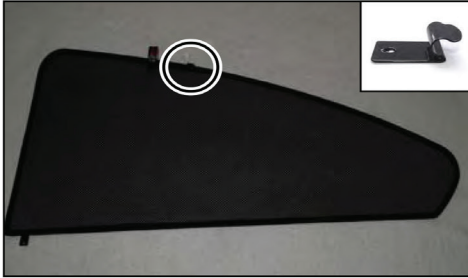

CL-M02 x 2

Installation

VAUXHALL INSIGNIA 5DR

VAU-INSI-5-A

SIDE SHADE INSTALLATION

X2