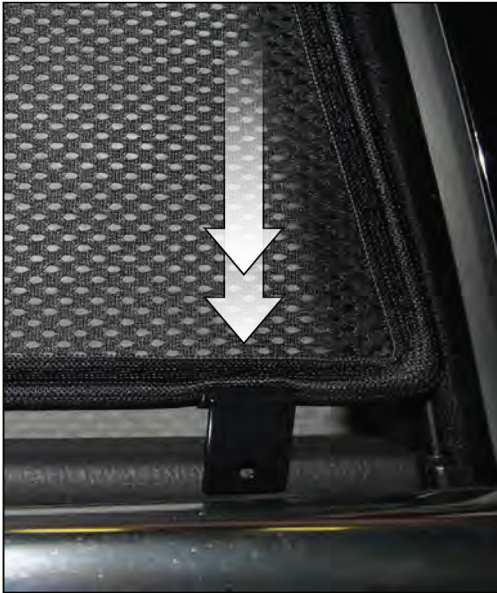

SIDE SHADE INSTALLATION

Installation

VAUXHALL INSIGNIA 5DR

VAU-INSI-5-A

SIDE SHADE INSTALLATION

Installation

VAUXHALL INSIGNIA 5DR

VAU-INSI-5-A