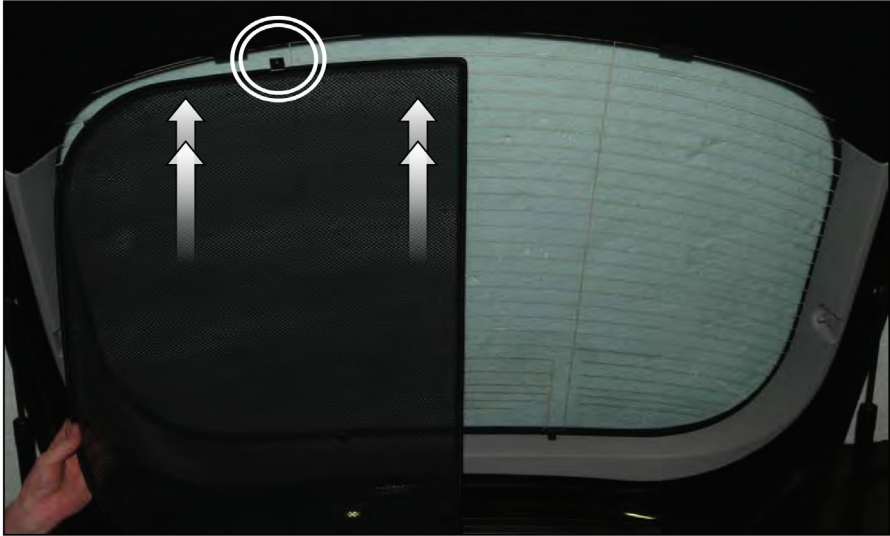

VAU-INSI-5-A

REAR SHADE INSTALLATION

Installation

VAUXHALL INSIGNIA 5DR

VAU-INSI-5-A

REAR SHADE INSTALLATION

Installation

VAUXHALL INSIGNIA 5DR