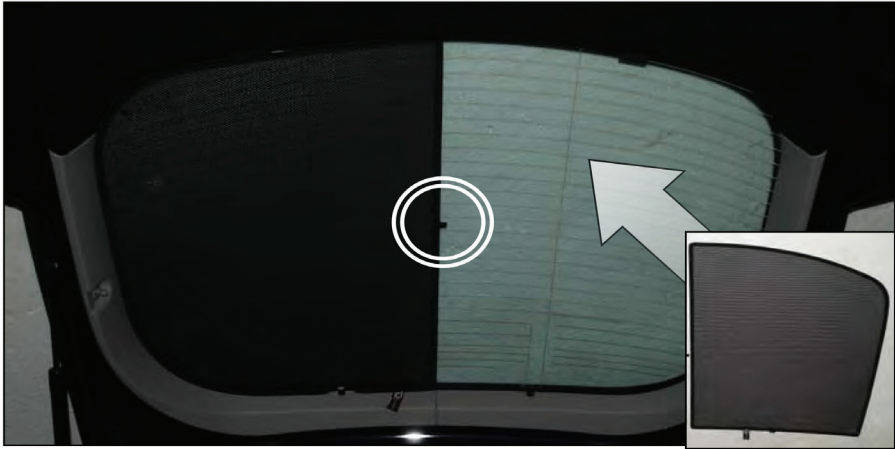

Installation

VAUXHALL INSIGNIA 5DR

VAU-INSI-5-A

REAR SHADE INSTALLATION