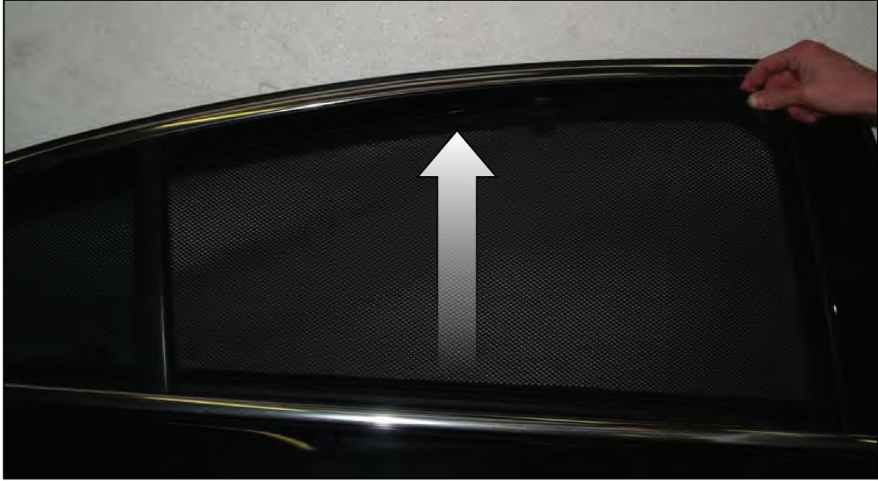

Installation

VAUXHALL INSIGNIA 5DR

VAU-INSI-5-A

SIDE SHADE INSTALLATION