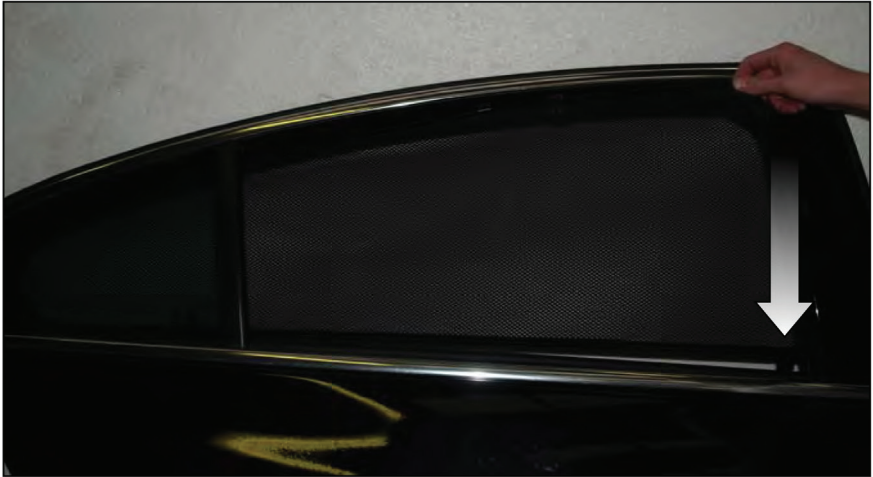

SIDE SHADE INSTALLATION

Installation

VAUXHALL INSIGNIA 5DR

VAU-INSI-5-A

SIDE SHADE INSTALLATION

Installation

VAUXHALL INSIGNIA 5DR

VAU-INSI-5-A