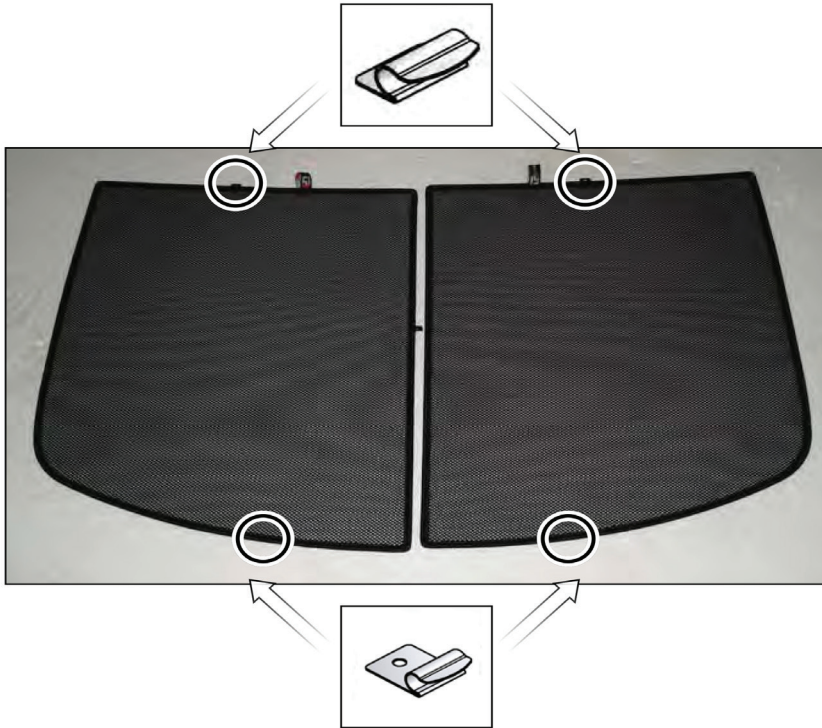

Installation

VAUXHALL INSIGNIA 5DR

VAU-INSI-5-A

REAR SHADE INSTALLATION