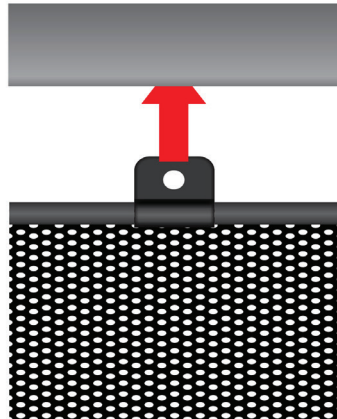

Installation

VAUXHALL INSIGNIA 5DR

VAU-INSI-5-A

SIDE SHADE INSTALLATION