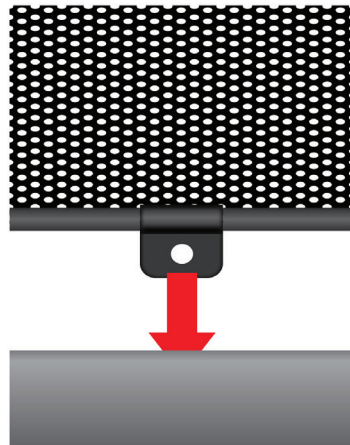

Installation

VAUXHALL INSIGNIA 5DR

VAU-INSI-5-A

REAR SHADE INSTALLATION