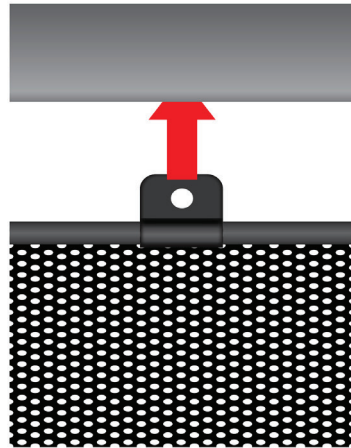

VAU-INSI-5-A

REAR SHADE INSTALLATION

Installation

VAUXHALL INSIGNIA 5DR

VAU-INSI-5-A

REAR SHADE INSTALLATION

Installation

VAUXHALL INSIGNIA 5DR