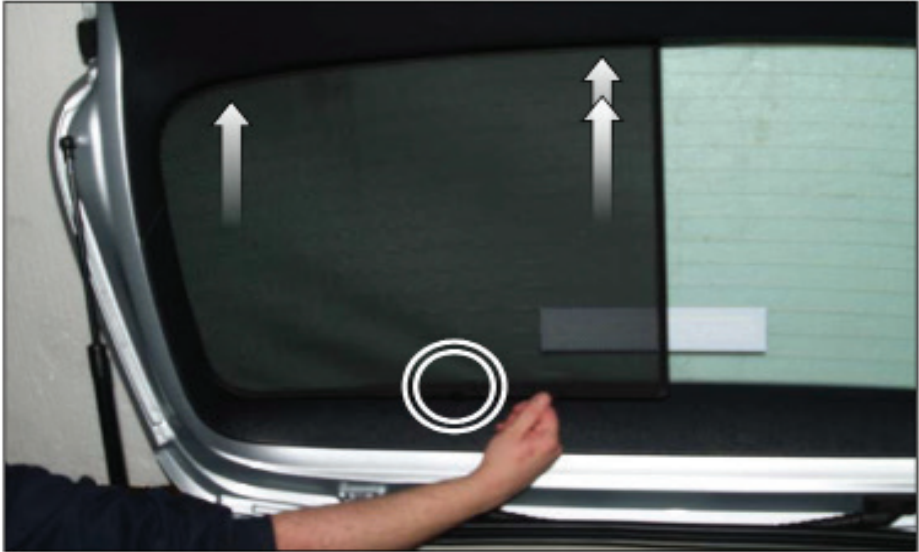

TAILGATE SHADE INSTALLATION

X2

Installation

VOLKSWAGEN GOLF (MK5) ESTATE
VW-GOLF-E-E

TAILGATE SHADE INSTALLATION

Installation

VOLKSWAGEN GOLF (MK5) ESTATE
VW-GOLF-E-E

TAILGATE SHADE INSTALLATION