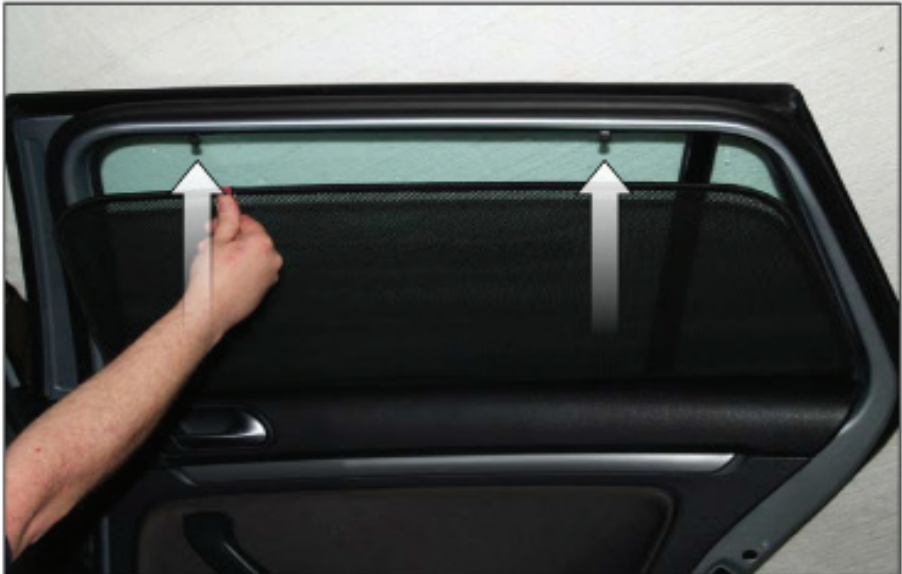

CL-M09 x 4

Installation

VOLKSWAGEN GOLF (MK5) ESTATE
VW-GOLF-E-E

SIDE SHADE INSTALLATION

x2

Installation

VOLKSWAGEN GOLF (MK5) ESTATE
VW-GOLF-E-E

SIDE SHADE INSTALLATION