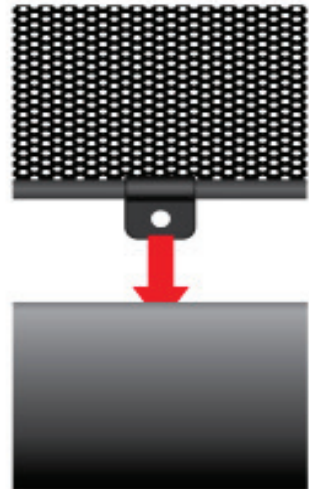

TAILGATE SHADE INSTALLATION

X2

Installation

VOLKSWAGEN GOLF (MK5) ESTATE
VW-GOLF-E-E

TAILGATE SHADE INSTALLATION

Installation

VOLKSWAGEN GOLF (MK5) ESTATE
VW-GOLF-E-E

TAILGATE SHADE INSTALLATION