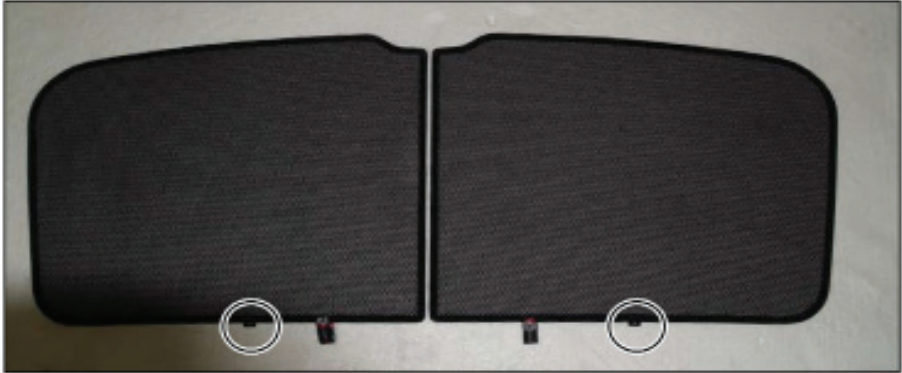

Installation

VOLKSWAGEN GOLF (MK5) ESTATE
VW-GOLF-E-E

TAILGATE SHADE INSTALLATION