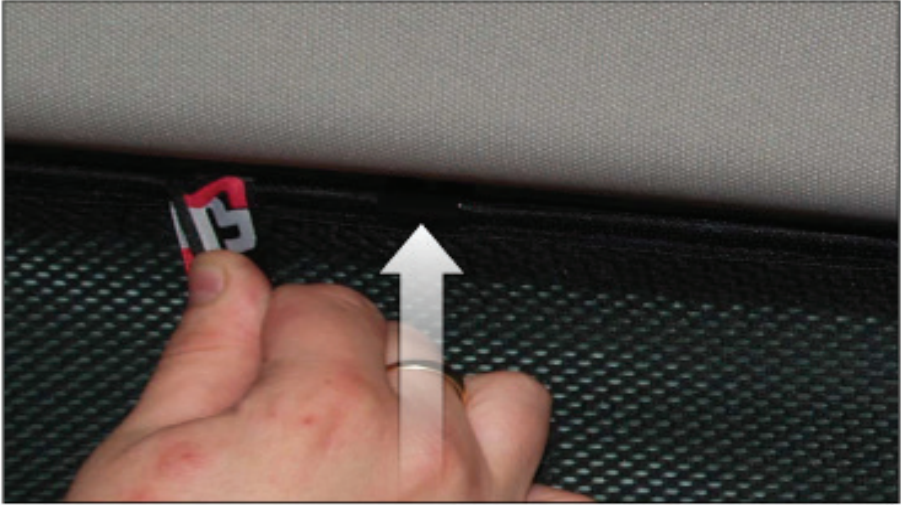

VOLKSWAGEN GOLF (MK5) ESTATE
VW-GOLF-E-E

REAR QUARTER SHADE INSTALLATION

Installation

VOLKSWAGEN GOLF (MK5) ESTATE
VW-GOLF-E-E

REAR QUARTER SHADE INSTALLATION

X2

Installation

VOLKSWAGEN GOLF (MK5) ESTATE
VW-GOLF-E-E