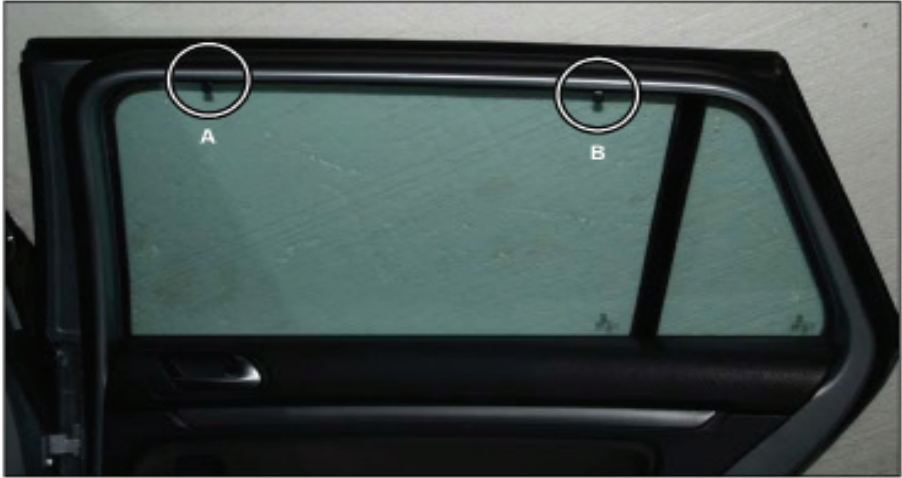

Installation Manual

VOLKSWAGEN GOLF (MK5) ESTATE
VW-GOLF-E-E

COMPONENTS INCLUDED

x 2

x 2

x 2

FIXING CLIPS

CL-M02 x 4

CL-M09 x 4

Installation

VOLKSWAGEN GOLF (MK5) ESTATE
VW-GOLF-E-E

SIDE SHADE INSTALLATION

x2

Installation

VOLKSWAGEN GOLF (MK5) ESTATE
VW-GOLF-E-E

SIDE SHADE INSTALLATION