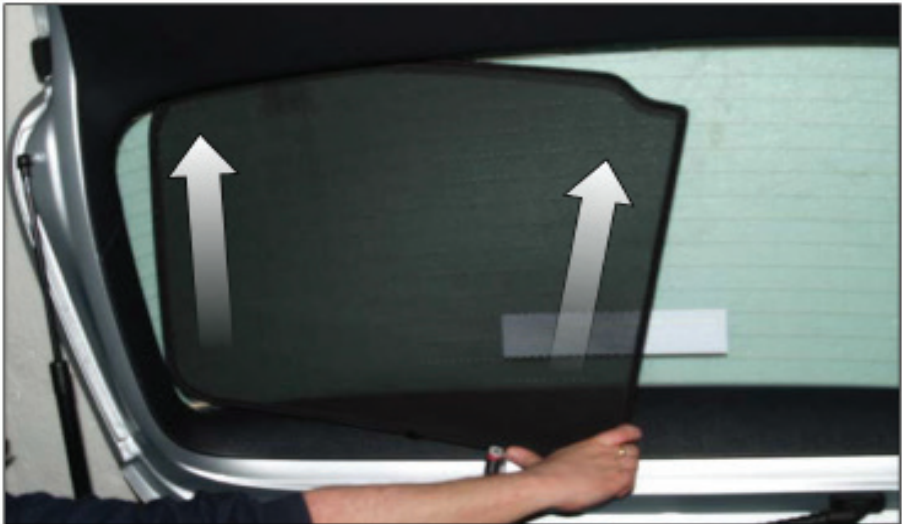

Installation

VOLKSWAGEN GOLF (MK5) ESTATE
VW-GOLF-E-E

TAILGATE SHADE INSTALLATION

X2