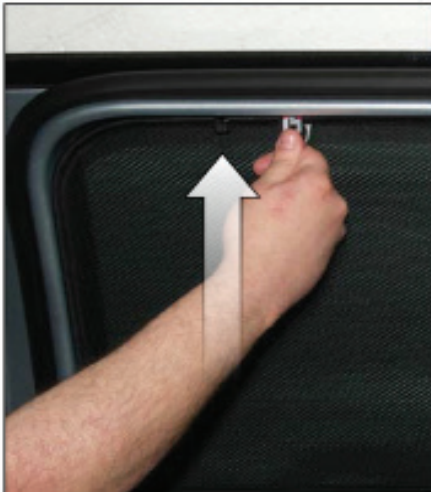

Installation

VOLKSWAGEN GOLF (MK5) ESTATE
VW-GOLF-E-E

SIDE SHADE INSTALLATION

X2