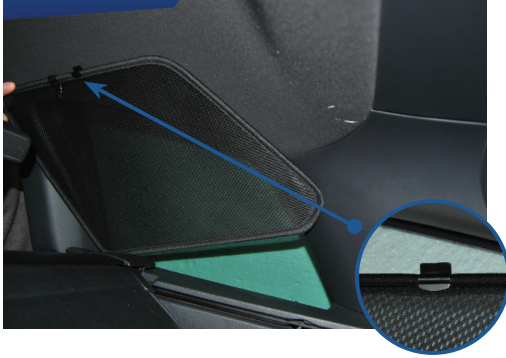

CL-T01 x 1

Side Shade Installation

VW GOLF MK7 EST
VW-GOLF-E-G

COMPONENTS NEEDED:

STEP #1

INSERT CLIPS INSIDE WEATHERSTRIP

STEP #2

POSITION THE SIDE SHADE

STEP #3

ATTACH SIDE SHADE BEHIND CLIPS

STEP #4

ENSURE SECURELY FITTED IN PLACE

CAR
SHADES

Quarter Light Shade Installation

VW GOLF MK7 EST
VW-GOLF-E-G

COMPONENTS NEEDED:

STEP #1

ATTACH CLIPS ON SHADE EDGES

STEP #2

INSERT CLIPS BEHIND INTERIOR TRIM

STEP #3

ENSURE SECURELY FITTED IN PLACE

Rear Shade Installation

VW GOLF MK7 EST
VW-GOLF-E-G