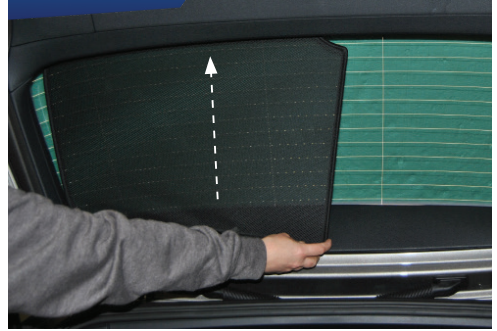

COMPONENTS NEEDED:

STEP #1

ATTACH CLIPS ON SHADE EDGES

STEP #2

POSITION THE REAR SHADE

STEP #3

INSERT CLIPS BEHIND INTERIOR TRIM

STEP #4