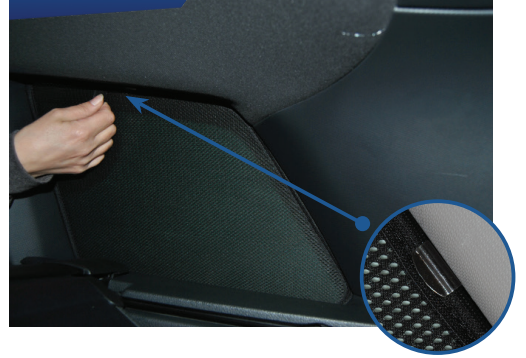

CL-T01 x 1

Side Shade Installation

VW GOLF MK7 EST
VW-GOLF-E-G

COMPONENTS NEEDED:

STEP #1

INSERT CLIPS INSIDE WEATHERSTRIP

STEP #2

POSITION THE SIDE SHADE

STEP #3

ATTACH SIDE SHADE BEHIND CLIPS

STEP #4

ENSURE SECURELY FITTED IN PLACE

CAR
SHADES

Quarter Light Shade Installation

VW GOLF MK7 EST
VW-GOLF-E-G

COMPONENTS NEEDED:

STEP #1

ATTACH CLIPS ON SHADE EDGES

STEP #2

INSERT CLIPS BEHIND INTERIOR TRIM

STEP #3

ENSURE SECURELY FITTED IN PLACE

Rear Shade Installation

VW GOLF MK7 EST
VW-GOLF-E-G