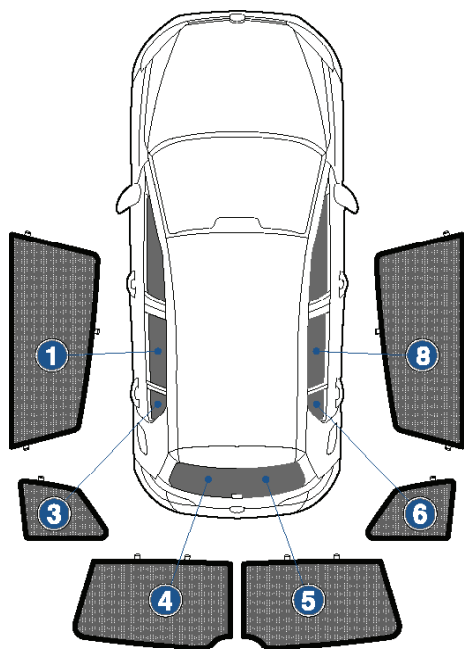

COMPONENTS INCLUDED

SHADES