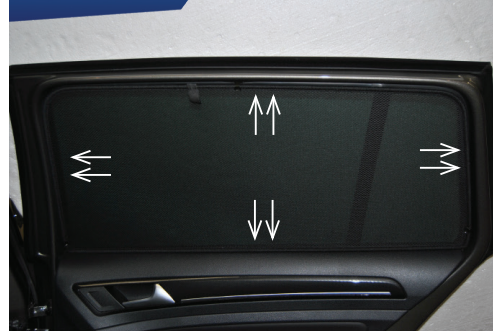

CL-T01 x 1

Side Shade Installation

VW GOLF MK7 EST
VW-GOLF-E-G

COMPONENTS NEEDED:

STEP #1

INSERT CLIPS INSIDE WEATHERSTRIP

STEP #2

POSITION THE SIDE SHADE

STEP #3

ATTACH SIDE SHADE BEHIND CLIPS

STEP #4

ENSURE SECURELY FITTED IN PLACE

CAR
SHADES

Quarter Light Shade Installation

VW GOLF MK7 EST
VW-GOLF-E-G

COMPONENTS NEEDED: