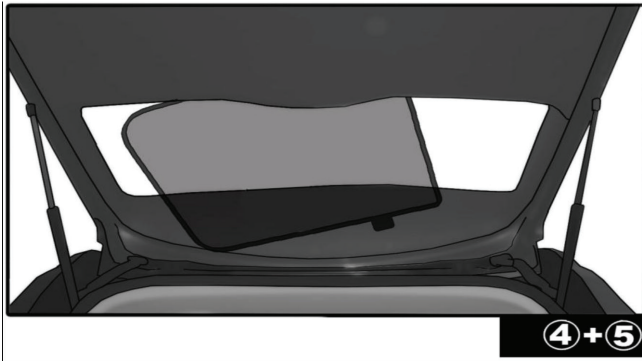

Installation

VOLKSWAGEN JETTA 4DR

VW-JETT-4-B

REAR SHADE INSTALLATION