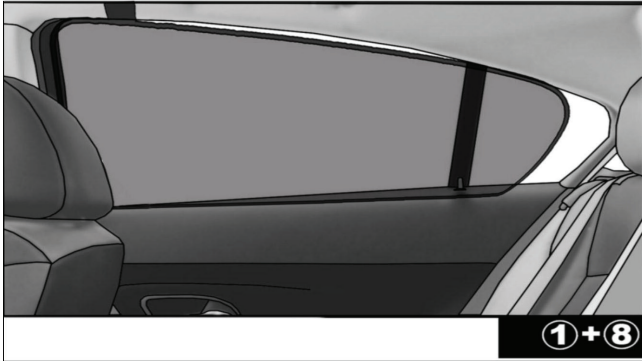

Installation Manual

VOLKSWAGEN JETTA 4DR
VW-JETT-4-B

COMPONENTS INCLUDED

Installation

VOLKSWAGEN JETTA 4DR

VW-JETT-4-B

SIDE SHADE INSTALLATION

Installation