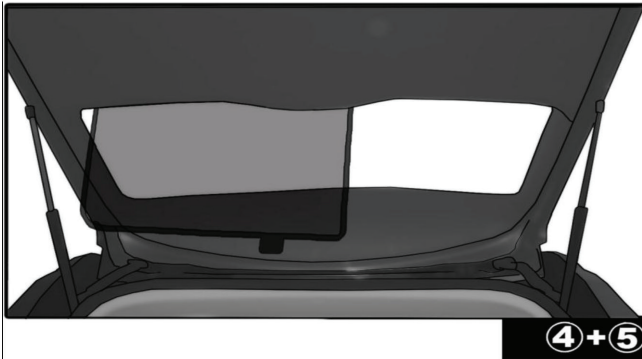

Installation

VOLKSWAGEN JETTA 4DR

VW-JETT-4-B

REAR SHADE INSTALLATION