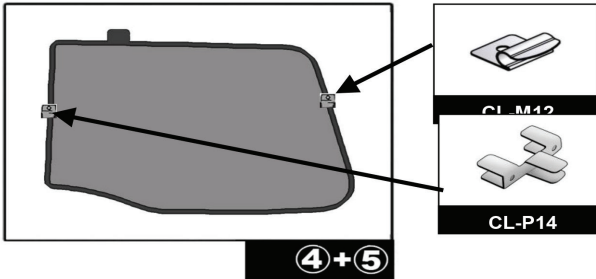

Installation

VOLKSWAGEN JETTA 4DR

VW-JETT-4-B

REAR SHADE INSTALLATION