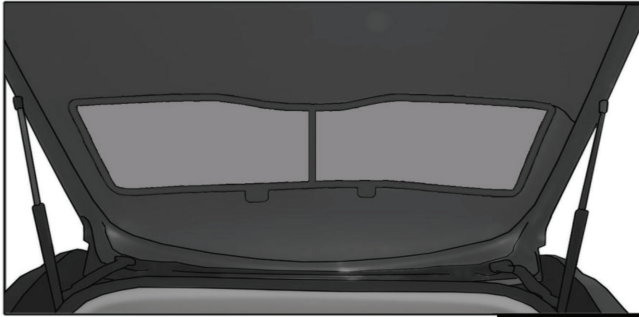

Installation Manual

VOLKSWAGEN JETTA 4DR
VW-JETT-4-B

COMPONENTS INCLUDED

Installation

VOLKSWAGEN JETTA 4DR

VW-JETT-4-B

SIDE SHADE INSTALLATION

Installation

VOLKSWAGEN JETTA 4DR

VW-JETT-4-B

REAR SHADE INSTALLATION

Installation

VOLKSWAGEN JETTA 4DR

VW-JETT-4-B

REAR SHADE INSTALLATION

4 + 5